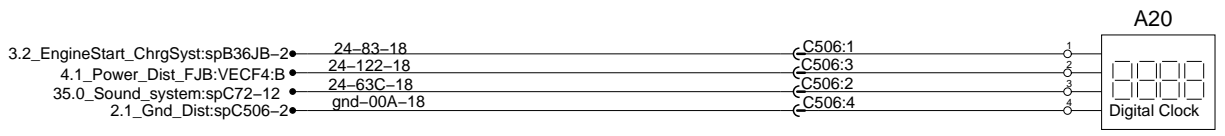

Electronic Destination Sign

Digital Clock

Backup Monitor

Option: Back-up Sensors