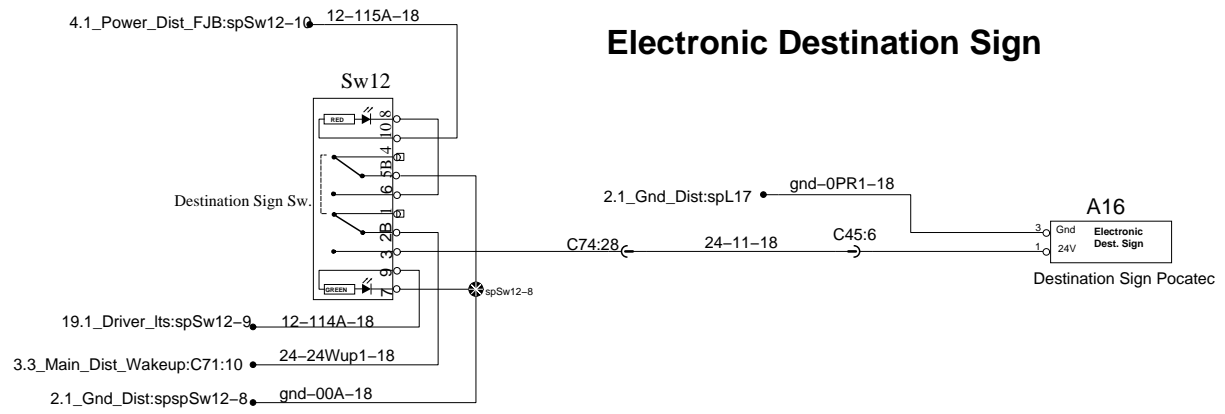

Electronic Destination Sign

Digital Clock

Backup Monitor

Option: Back-up Sensors