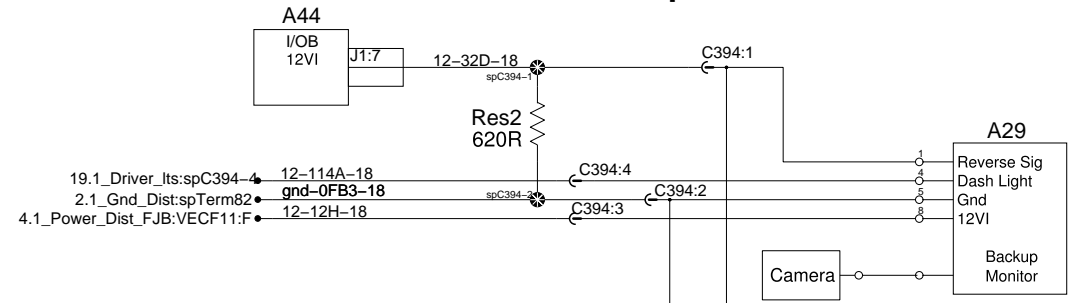

Electronic Destination Sign

Digital Clock

Backup Monitor

Option: Back-up Sensors