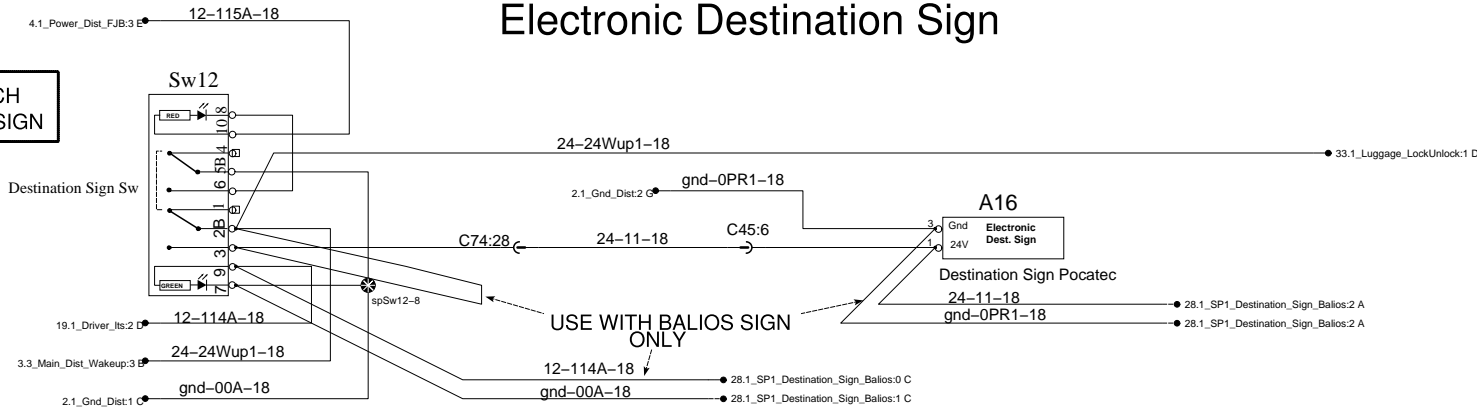

Electronic Destination Sign

REMOVE SWITCH WHEN BALIOS SIGN

Digital Clock

Backup Monitor (GPS)

Option: Back-up Sensors