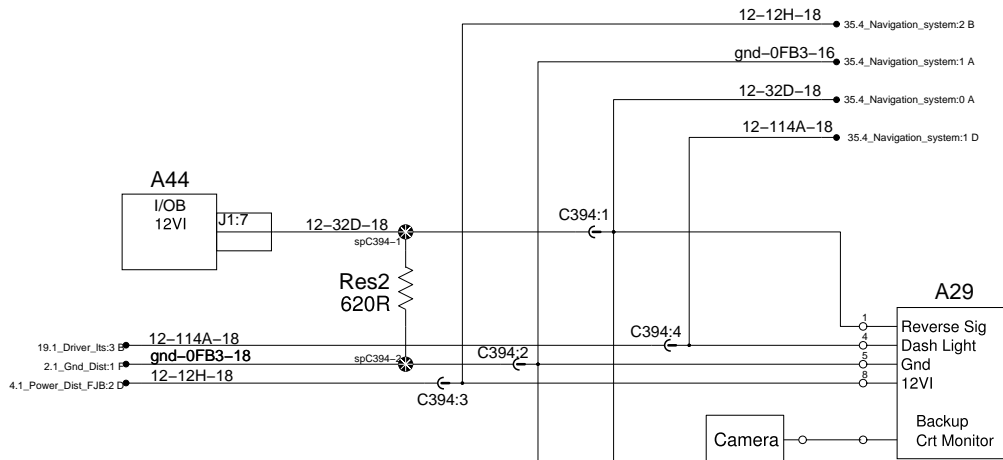

Electronic Destination Sign

REMOVE SWITCH WHEN BALIOS SIGN

Digital Clock

Backup Monitor (GPS)

Option: Back-up Sensors