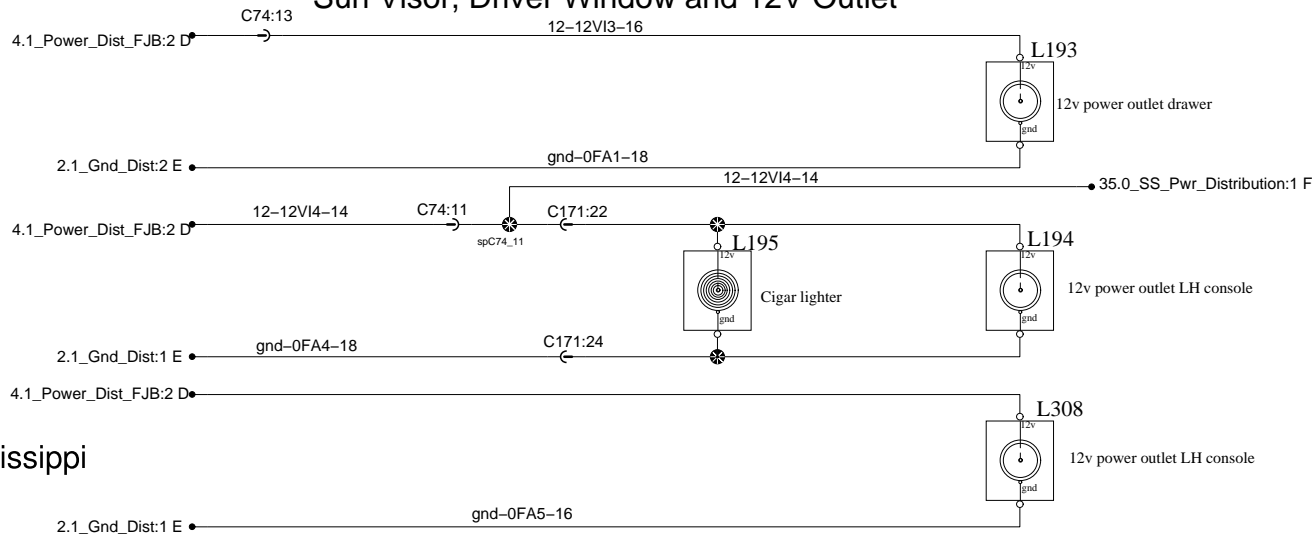

Sun Visor, Driver Window and 12V Outlet

Mississippi