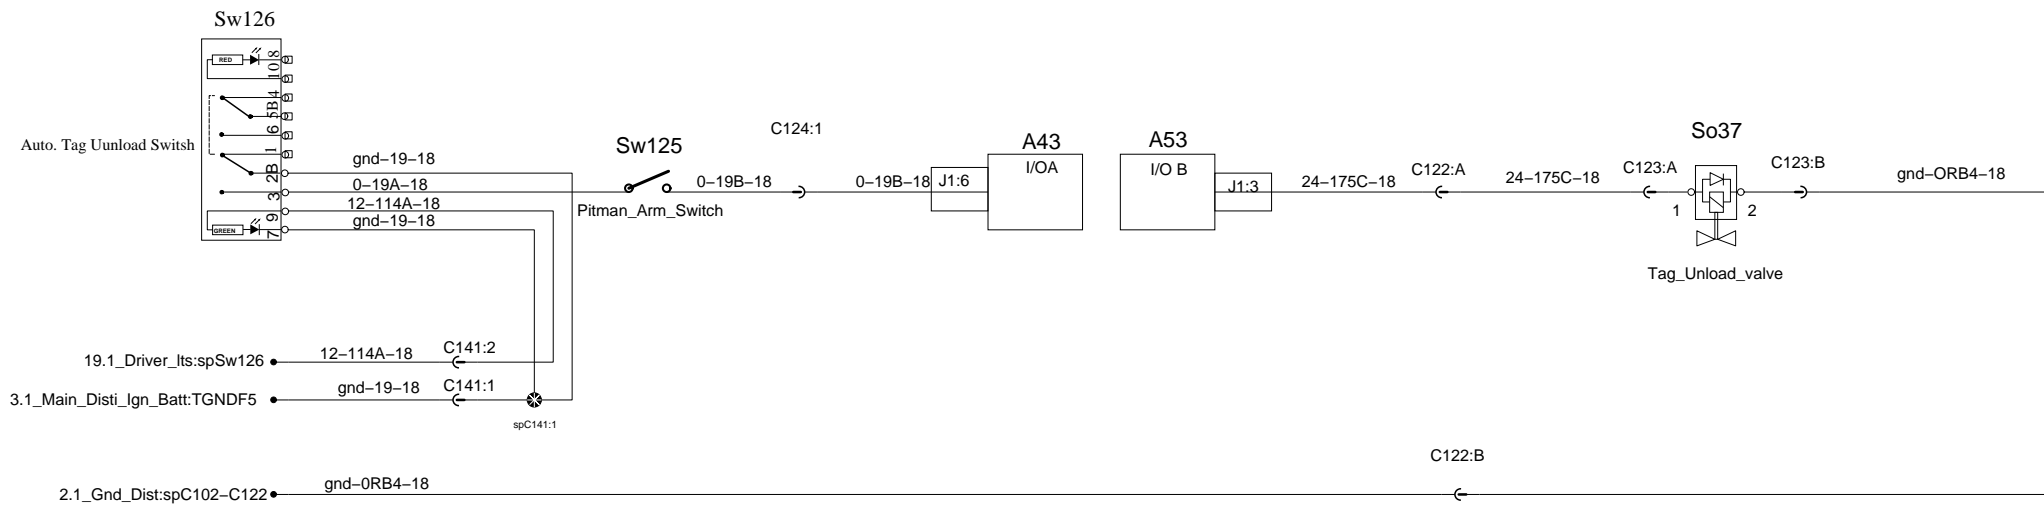

AUTOMATIC TAG UNLOAD

AIR DRYER SYSTEM