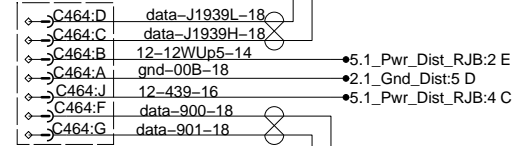

J1939 and J1587 Networks

For Cummins Only
Included in EMS
for Volvo

DDDL RJB

DBus

J1587

DDDL DASH