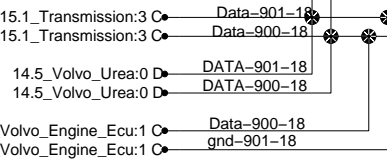

J1939 and J1587 Networks

For Cummins Only
Included in EMS
for Volvo

DDDL RJB

DBus

J1587

DDDL DASH