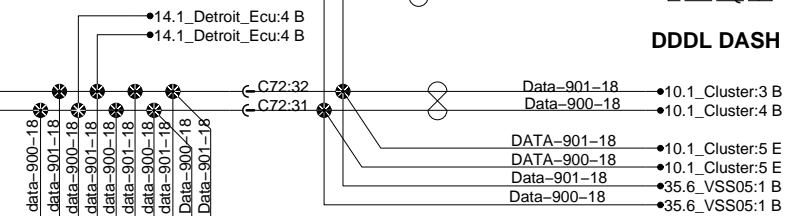

J1939 and J1587 Networks

For Cummins Only
Included in EMS
for Volvo

DDDL RJB

DBus

J1587

DDDL DASH