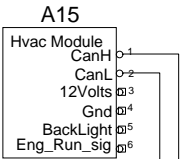

J1939 and J1587 Networks

For Cummins Only
Included in EMS
for Volvo

DDDL RJB

DBus

J1587

DDDL DASH