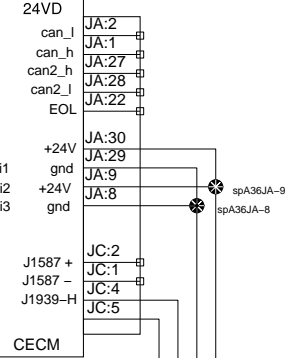

Evaporator Cmpt.

Multiplex Power Supply Distribution

Front Junction Box

A36

Res7

5.1_Pwr_Dist_RJB:C22:1 • 24-24VI9B-8 C23:1
 5.1_Pwr_Dist_RJB:C22:2 • 24-24VI9A-8 C23:2
 3.1_Main_Disti_Ign_Batt:C22:3 • gnd-0G-10 C23:3

4.1_Power_Dist_FJB:spVECF1-H • 24VI 24-24VI5-12
 3.1_Main_Disti_Ign_Batt:TGNDF2 • GND gnd-00B-8
 3.3_Main_Dist_Wakeup:spSR19-30 • 12-12Wup1-12
 3.3_Main_Dist_Wakeup:spSw28-2B • 24-24Wup1-18
 4.1_Power_Dist_FJB:VECF11:A • 12VI
 4.1_Power_Dist_FJB:spVECF2-E • 24VD 24-24VD3-18

4.1_Power_Dist_FJB:VECF10:G • 12-12Wup2-18

3.2_EngineStart_ChrgSyst:C74:20 • 24-25-18
 19.1_Driver_lts:spA15-5 • 12-114A-18
 2.1_Gnd_Dist:spA13J1-1 • gnd-0FB3-18

Rear Junction Box

RH Console

5.1_Pwr_Dist_RJB:VECR4:D • 12-12Wup5-14
 5.1_Pwr_Dist_RJB:VECR12:C • 24-24VI8-12
 5.1_Pwr_Dist_RJB:VECR4:H • 12-12VI6-12