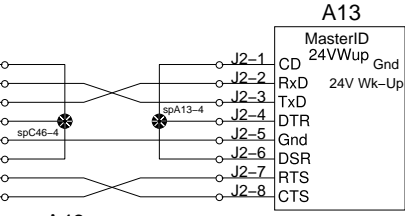

Res7

5.1_Pwr_Dist_RJB:C22:1 • 24-24VI9B-8 C23:1
5.1_Pwr_Dist_RJB:C22:2 • 24-24VI9A-8 C23:2
3.1_Main_Disti_Ign_Batt:C22:3 • gnd-0G-10 C23:3

4.1_Power_Dist_FJB:spVECF1-H • 24VI 24-24VI5-12
3.1_Main_Disti_Ign_Batt:TGNDF2 • GND gnd-00B-8
3.3_Main_Dist_Wakeup:spSR19-30 • 12-12Wup1-12
3.3_Main_Dist_Wakeup:spSw28-2B • 24-24Wup1-18
4.1_Power_Dist_FJB:VECF11:A • 12VI
4.1_Power_Dist_FJB:spVECF2-E • 24VD 24-24VD3-18

4.1_Power_Dist_FJB:VECF10:G • 12-12Wup2-18

3.2_EngineStart_ChrgSyst:C74:20 • 24-25-18
19.1_Driver_lts:spA15-5 • 12-114A-18
2.1_Gnd_Dist:spA13J1-1 • gnd-0FB3-18