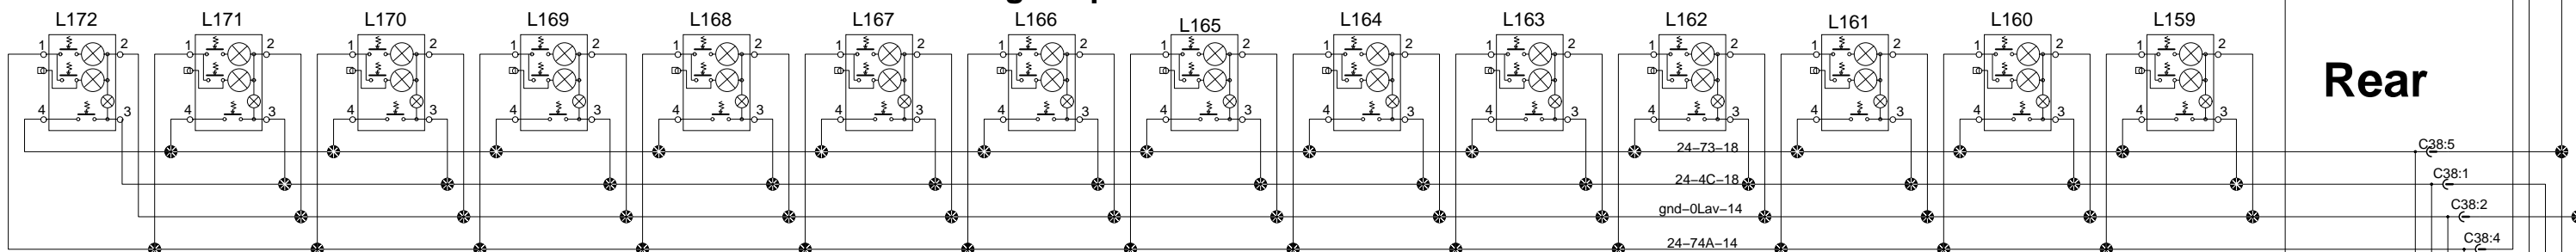

Reading lamp and Hostess chime

Reading lamp and Hostess Chime 45' RH

Reading lamp and Hostess Chime with WCL Ricon RH

Reading lamp and Hostess Chime 45' LH