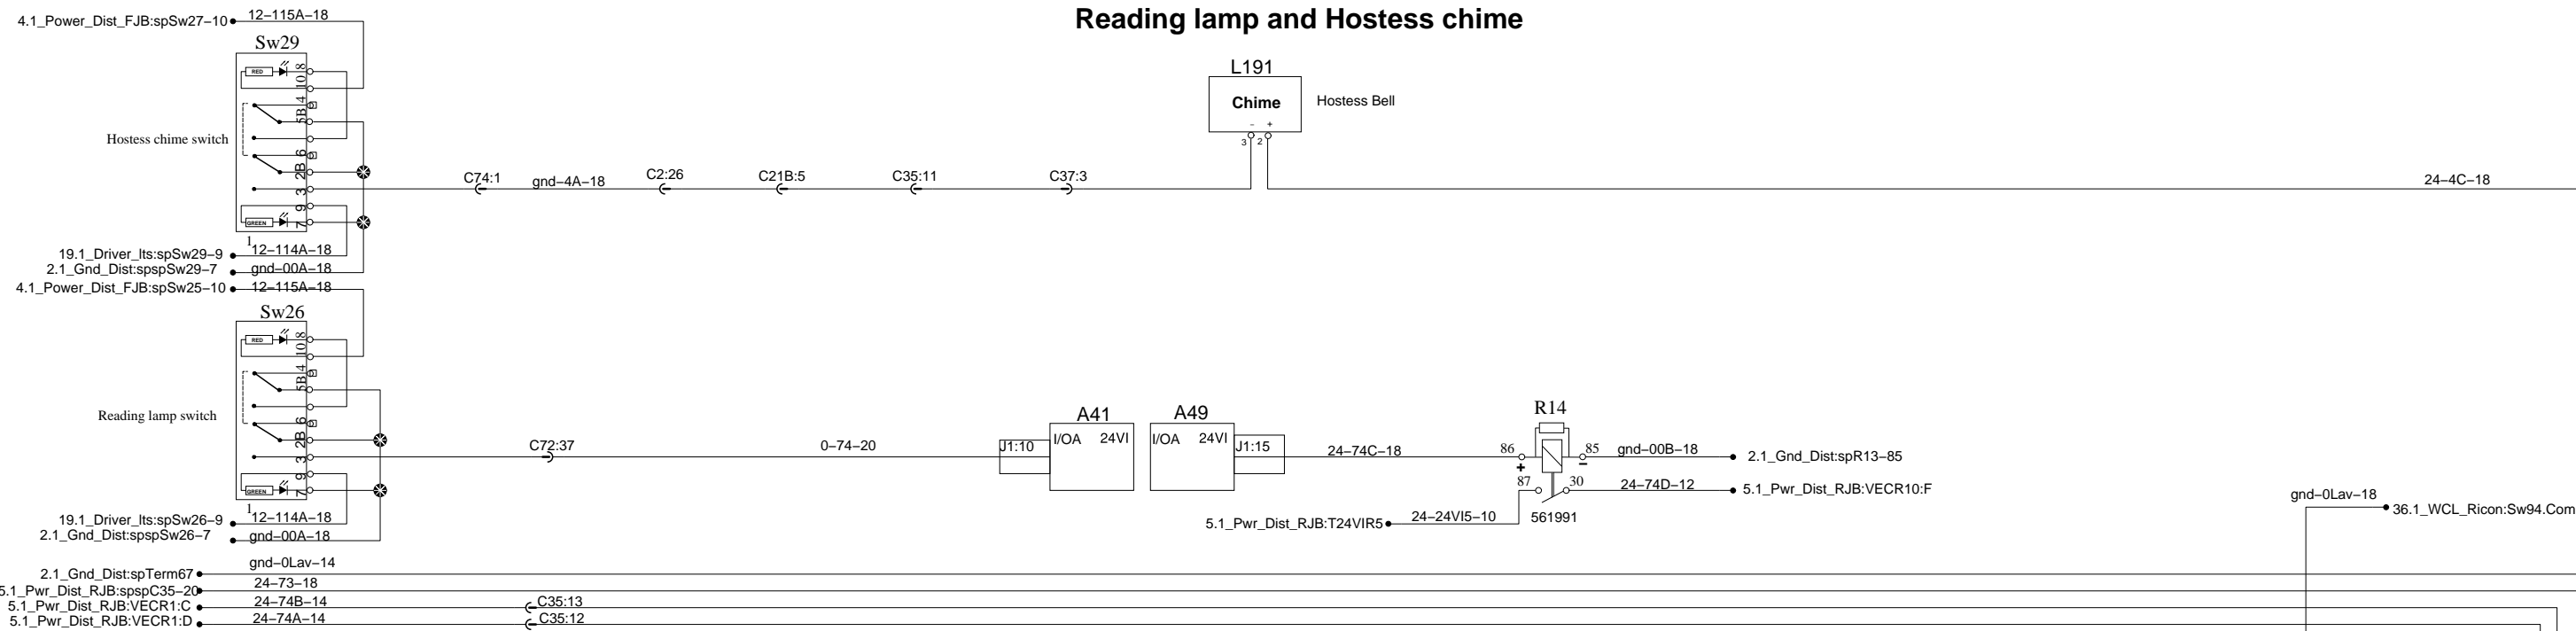

Reading lamp and Hostess chime

Reading lamp and Hostess Chime 45' RH

Reading lamp and Hostess Chime with WCL Ricon RH

Reading lamp and Hostess Chime 45' LH