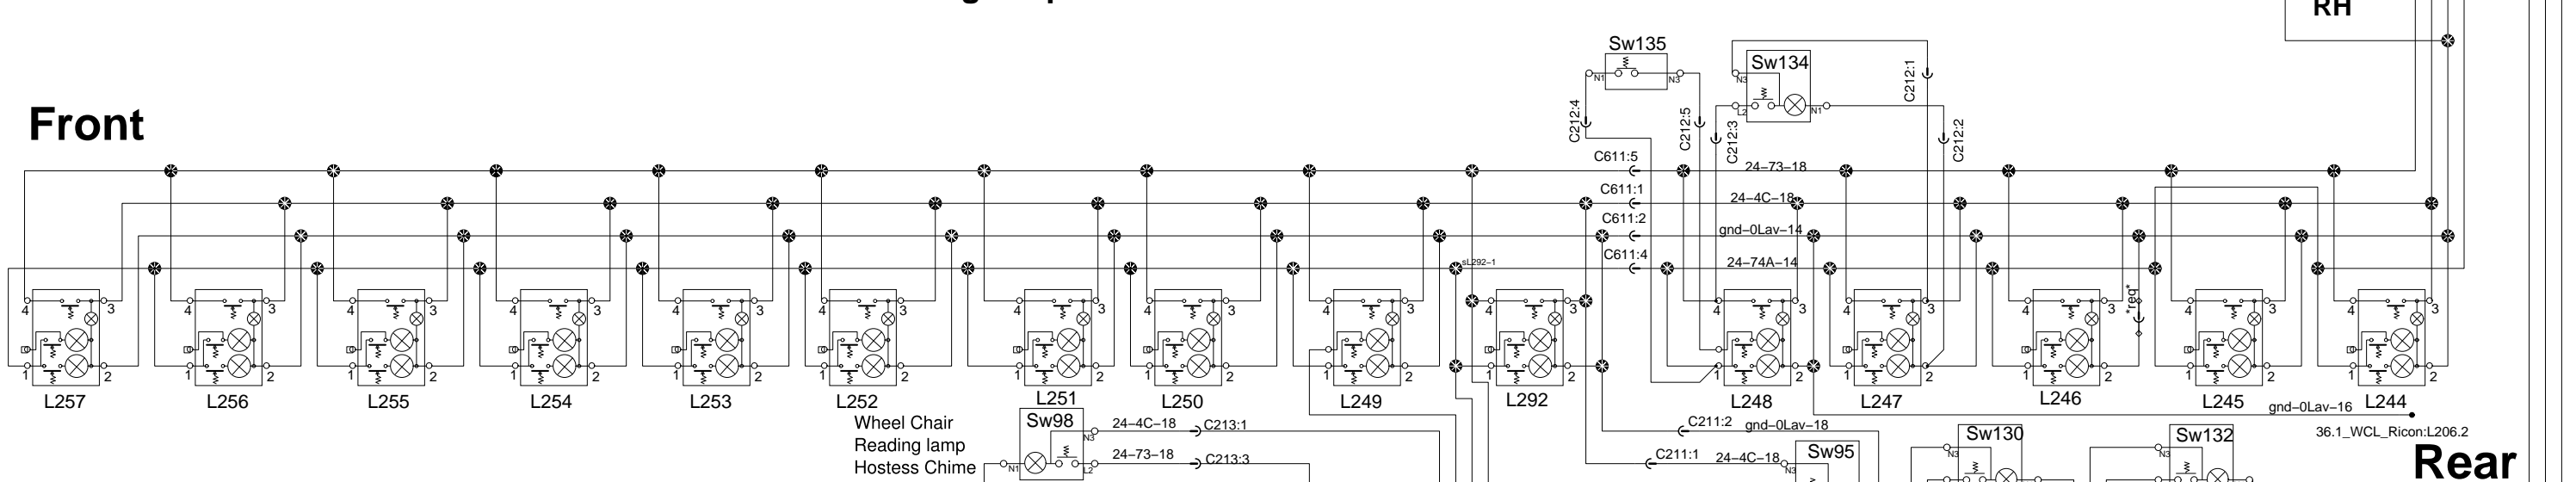

Reading lamp and Hostess chime

Reading lamp and Hostess Chime 45' RH

Reading lamp and Hostess Chime with WCL Ricon RH

Reading lamp and Hostess Chime 45' LH