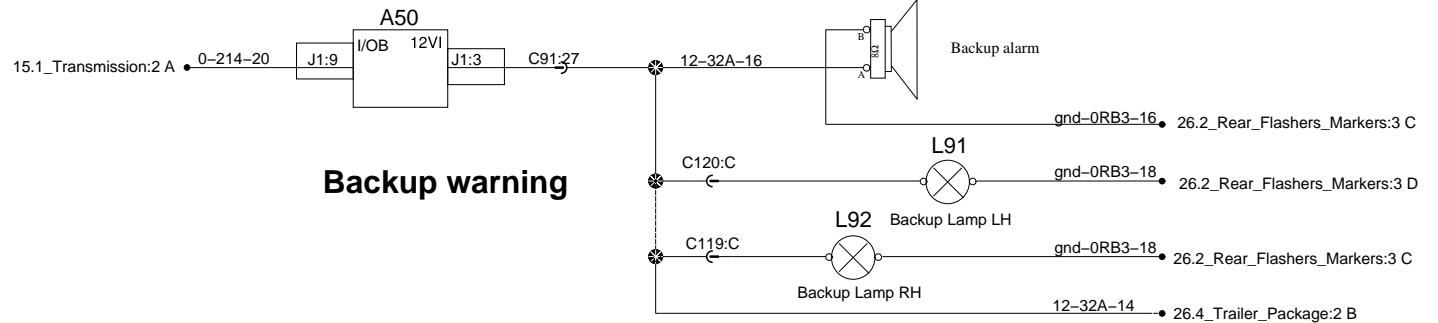

Fog's Lights and Backup Lights and Alarm

Option
Cornering and Docking Switchable

Option

Option

Option

Backup warning

Special
Customer
Option Only