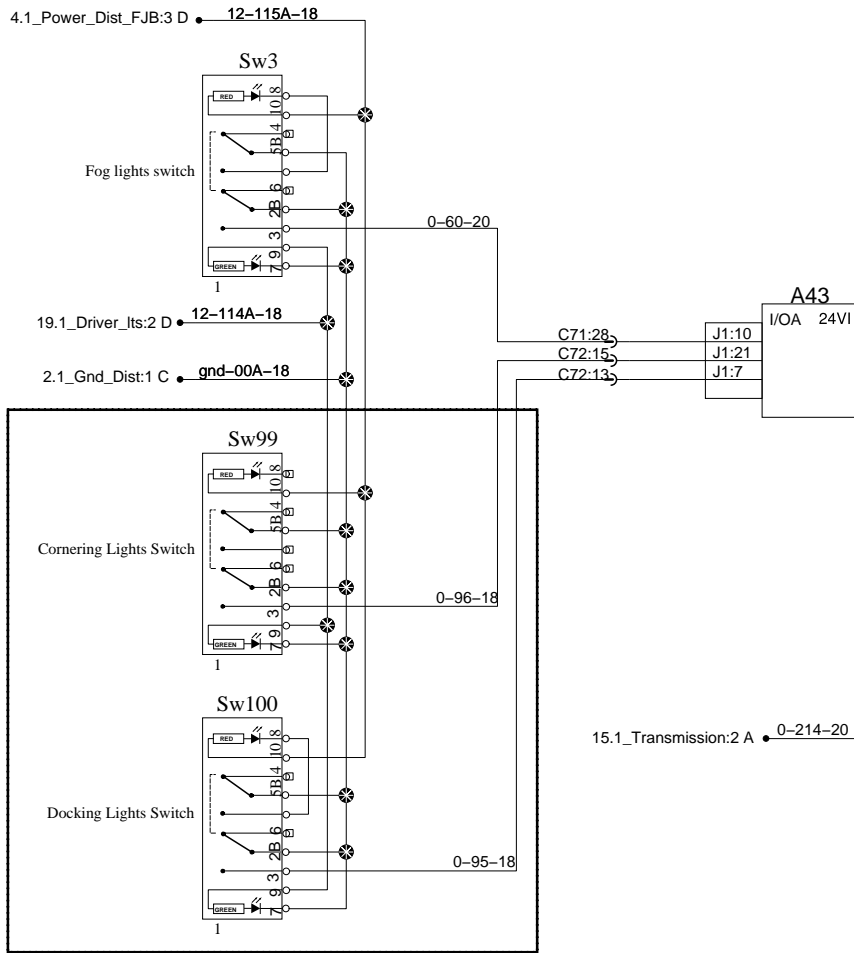

Fog's Lights and Backup Lights and Alarm

Option
Cornering and Docking Switchable

Option

Option

Option

Backup warning

Special
Customer
Option Only