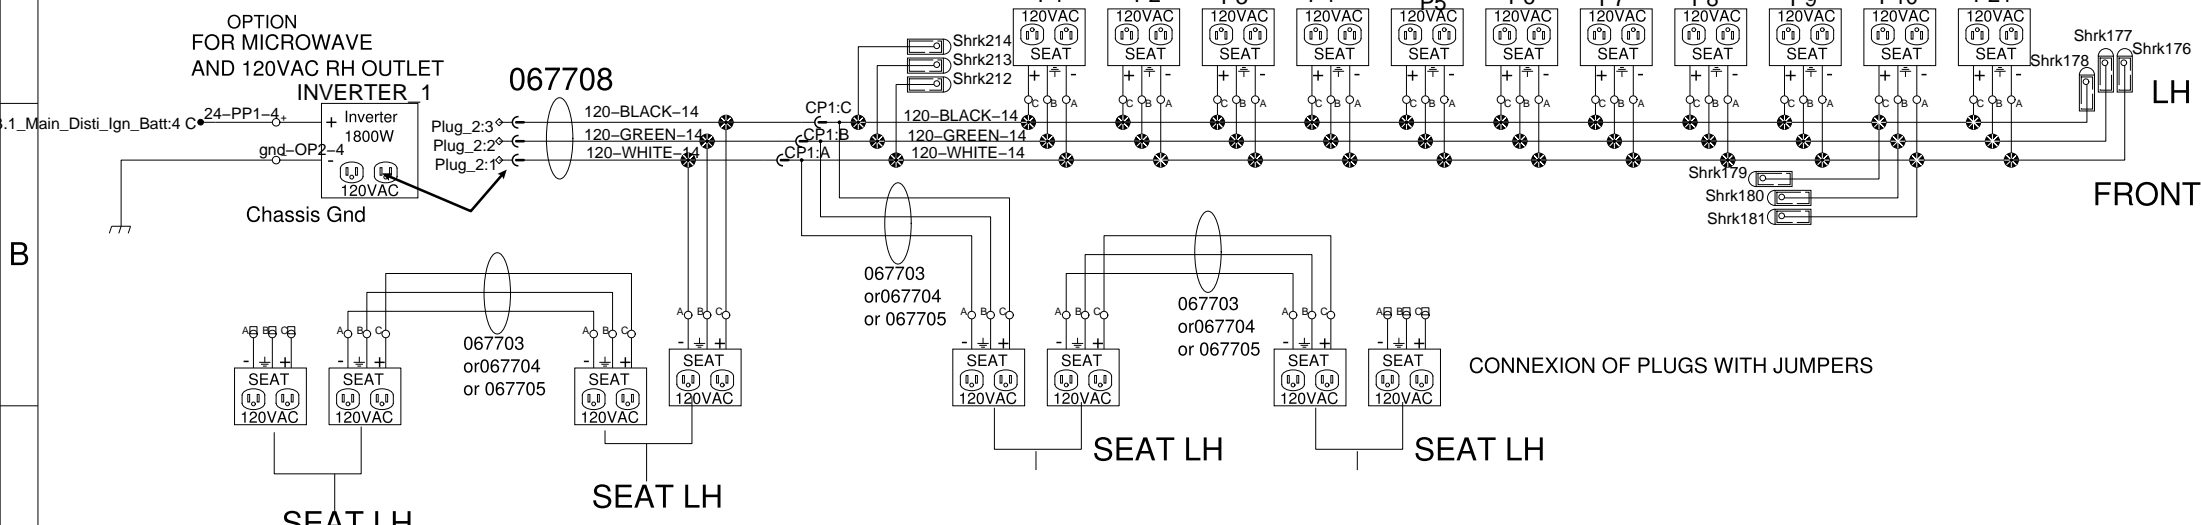

# GALLEY AND 120VAC OUTLET

## CONNEXION OF PLUGS WITH HARNESS

P21 added for 55 PASS

## CONNEXION OF PLUGS WITH HARNESS

P20 added for 55 Pass