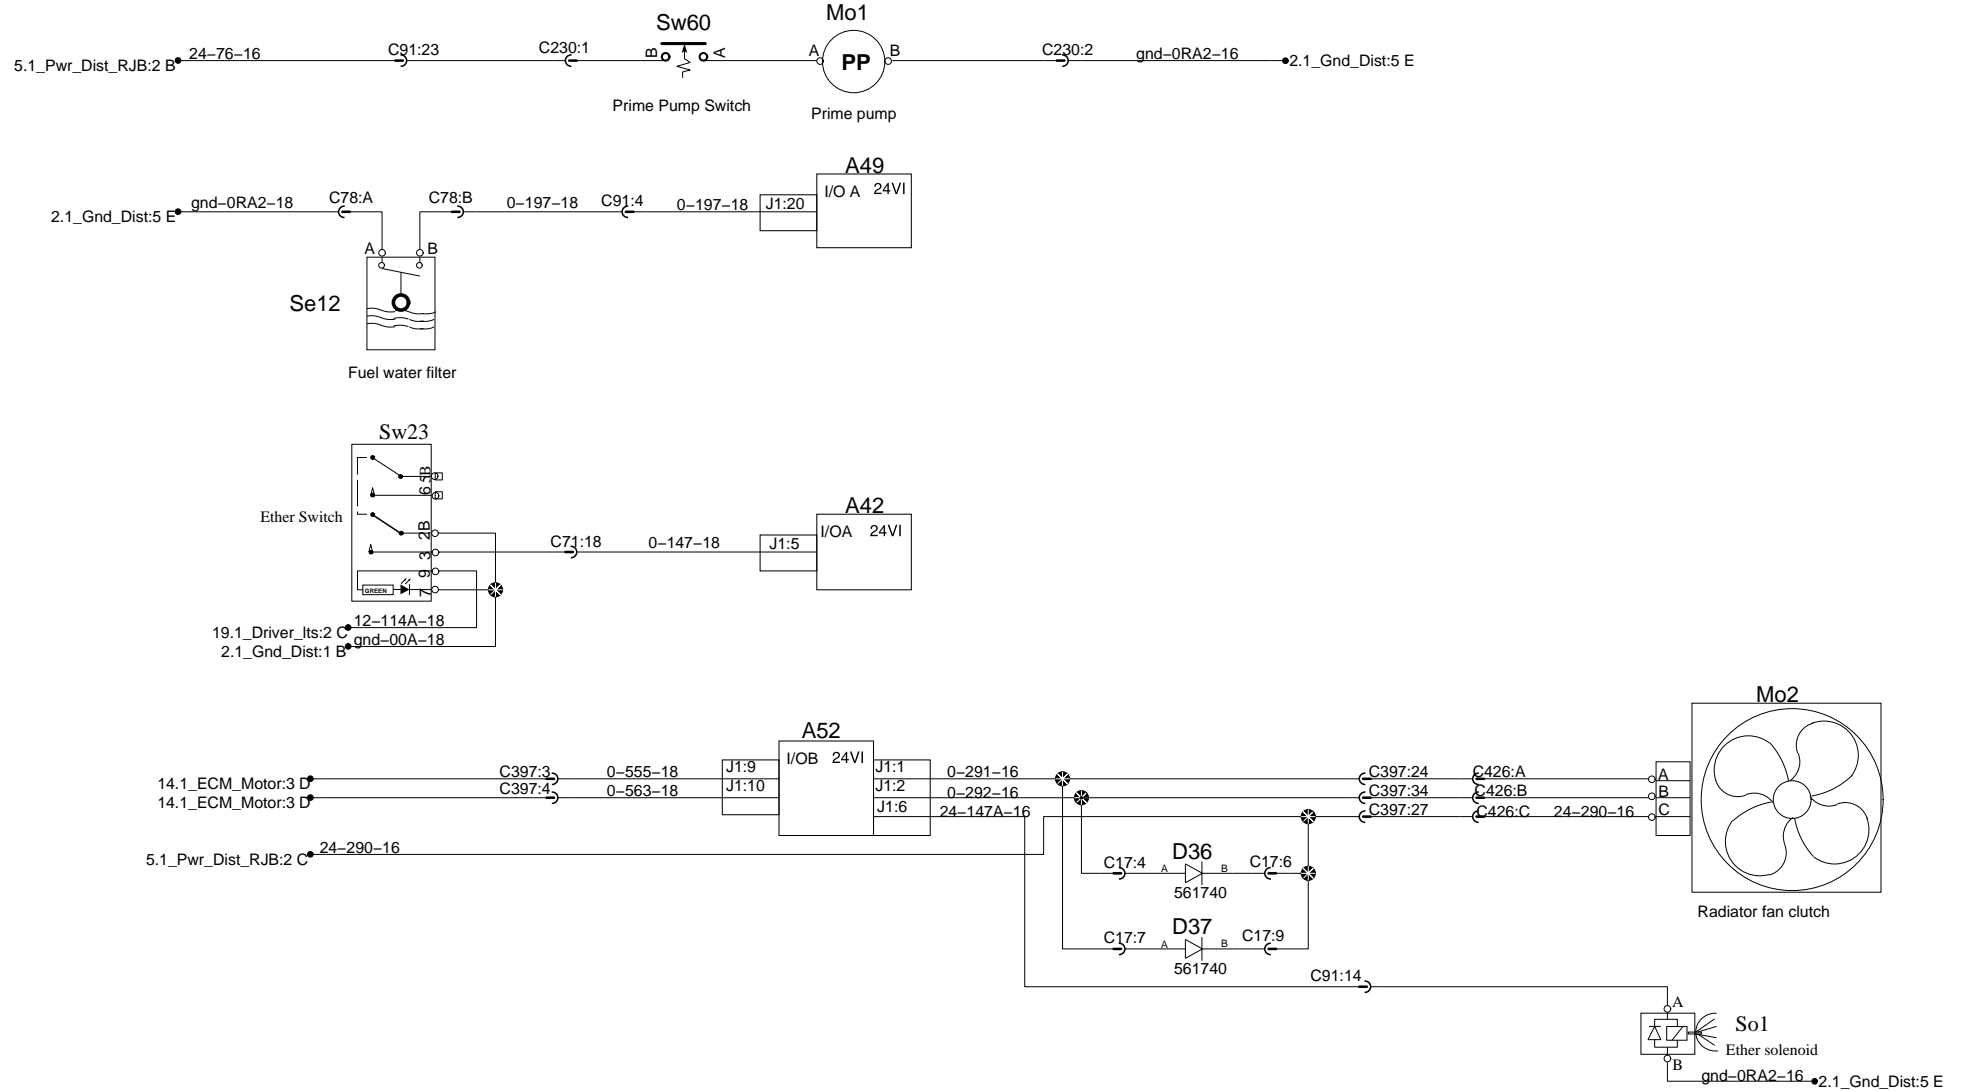

0

1

2

3

4

A

A

### Prime Pump, Water Filter, Ether and Fan Clutch

B

B

C

C

D

D

E