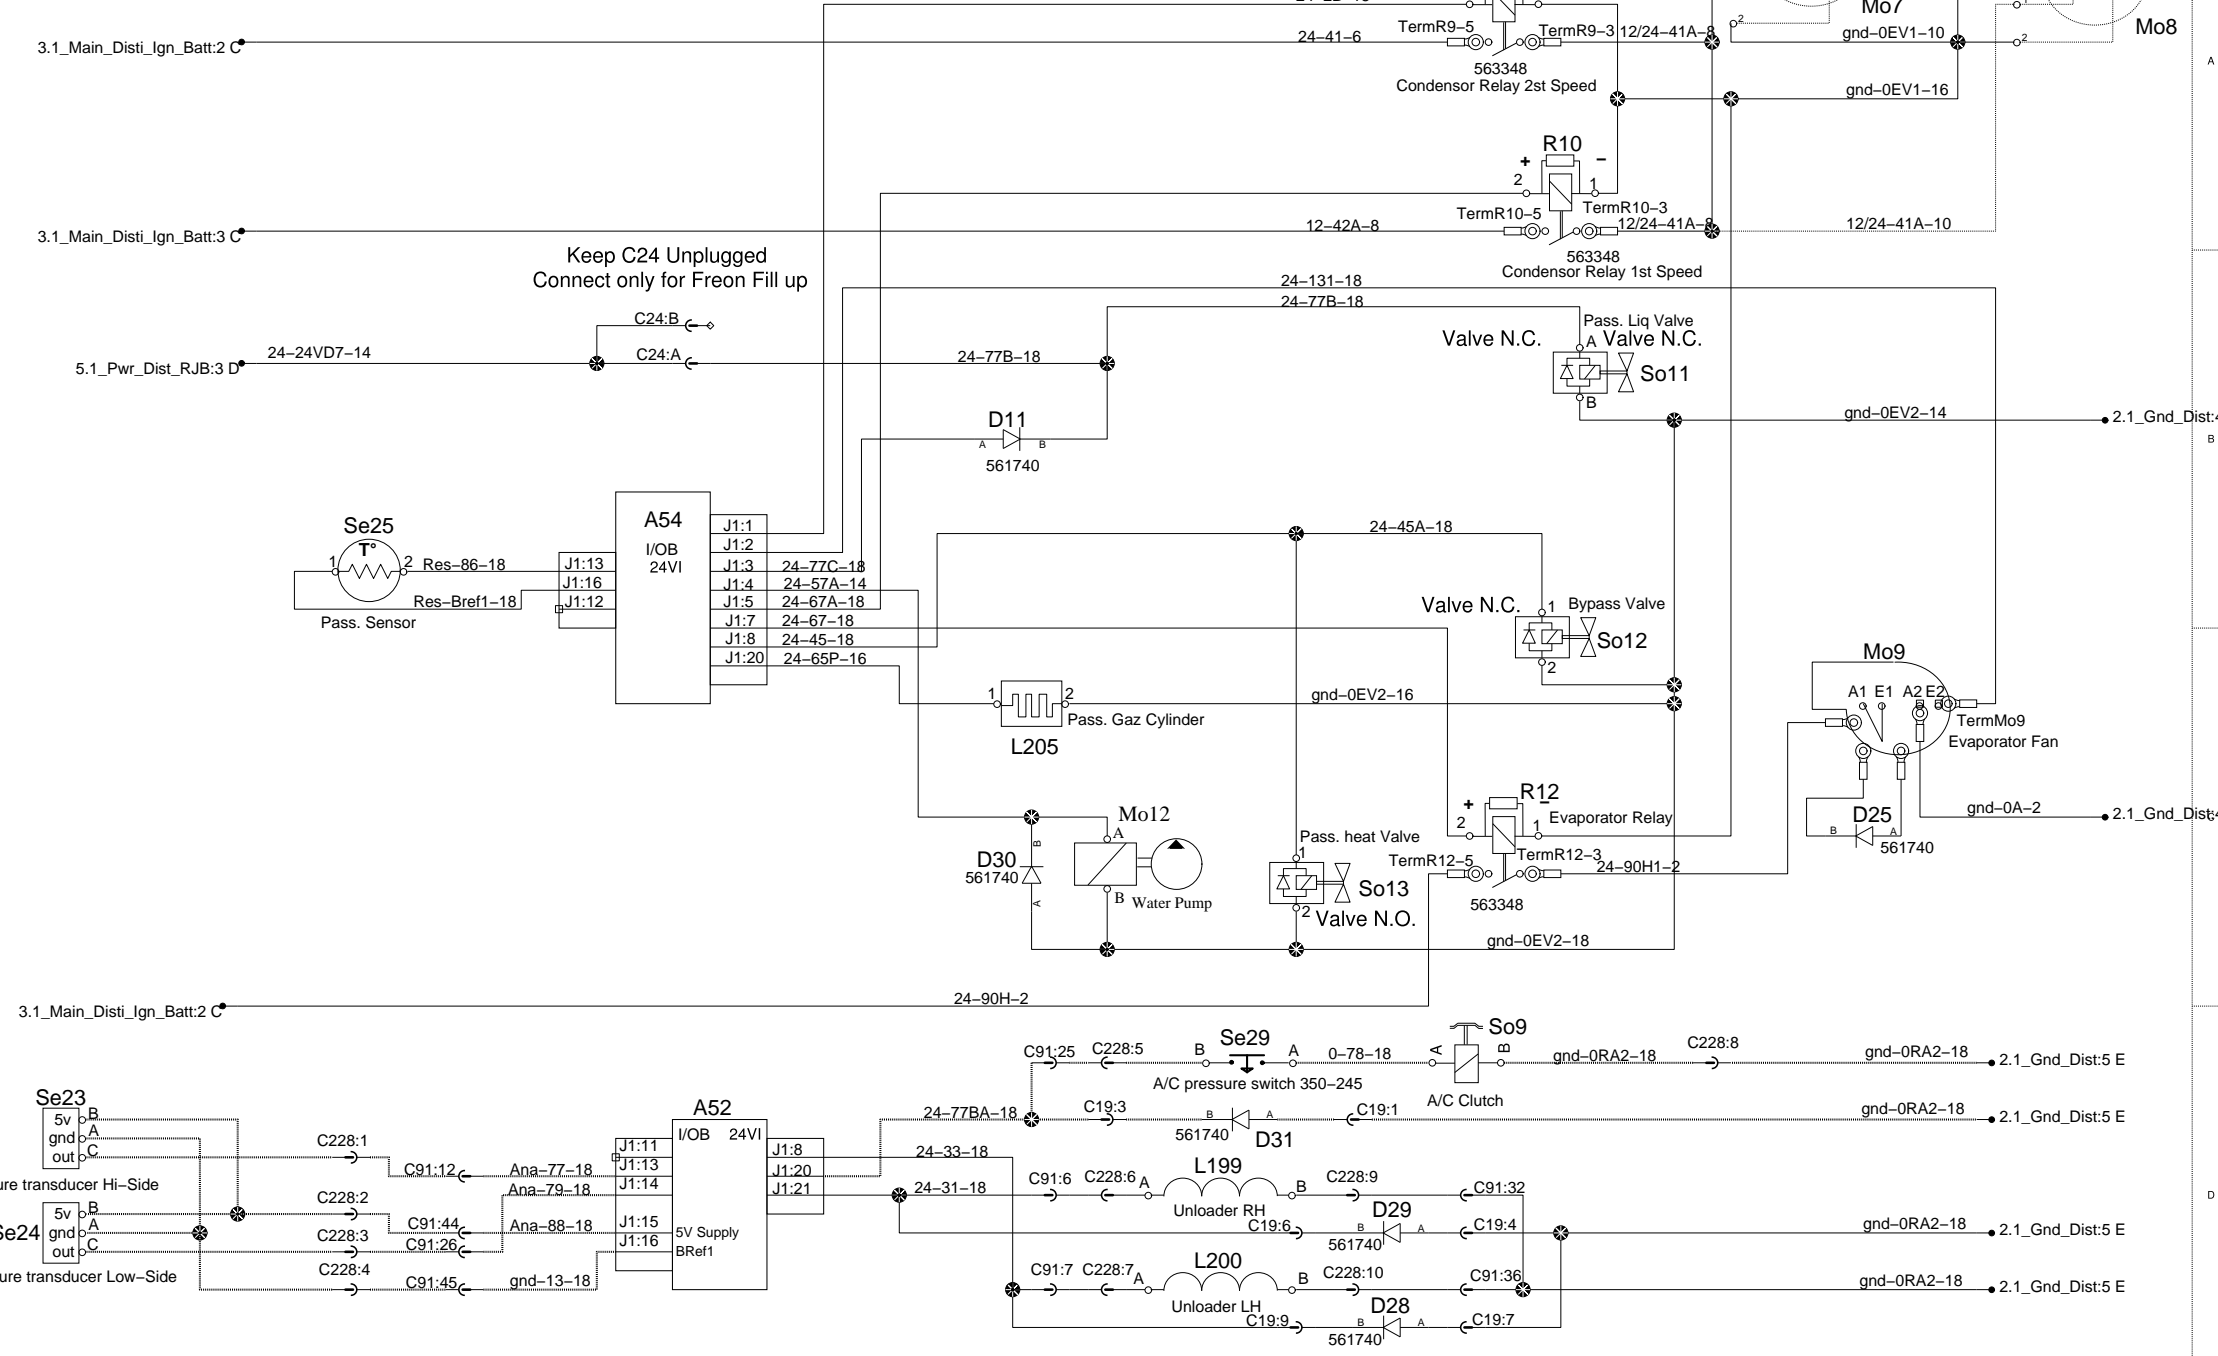

## Wiring identifiers

- Full A/C only
- Full and Small A/C

Keep C24 Unplugged  
Connect only for Freon Fill up