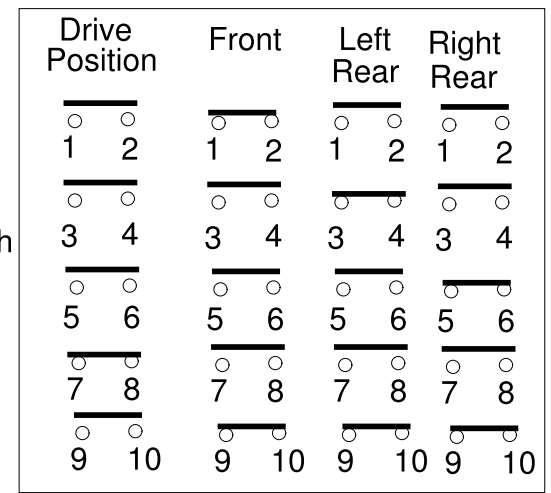

Tag and Level low

Level low control switch