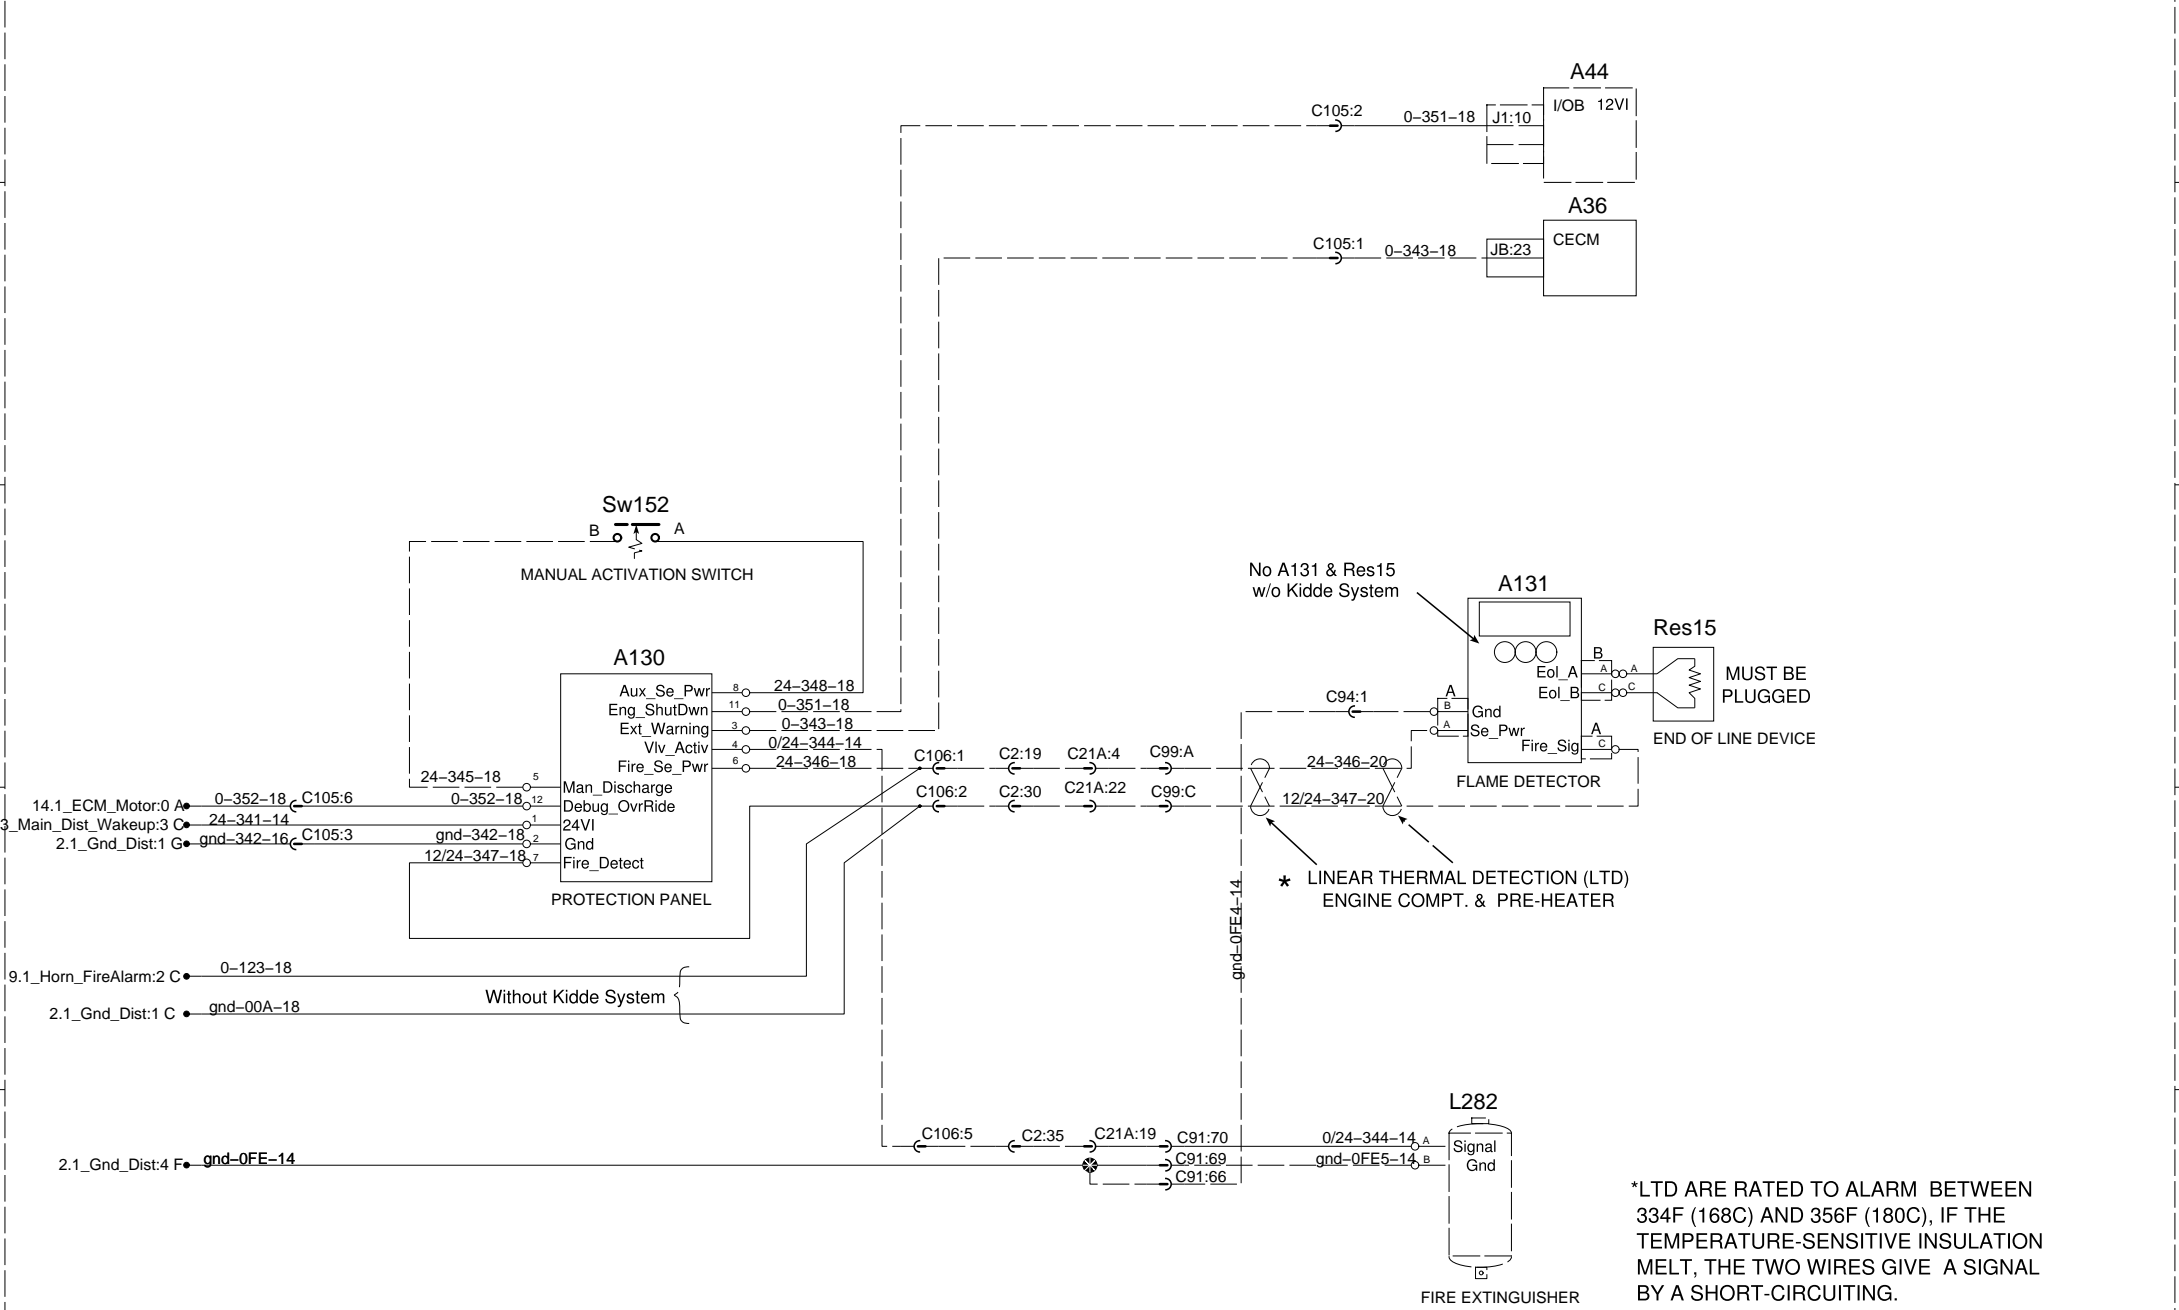

Automatic Fire Suppression System

*LTD ARE RATED TO ALARM BETWEEN 334F (168C) AND 356F (180C), IF THE TEMPERATURE-SENSITIVE INSULATION MELT, THE TWO WIRES GIVE A SIGNAL BY A SHORT-CIRCUITING.