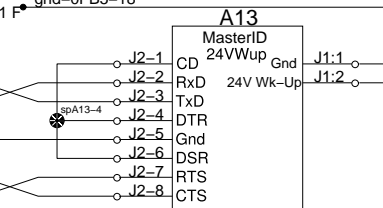

Multiplex Power Supply Distribution

Evaporator Cmpt.

Front Junction Box

A36

Rear Junction Box

Slide Out Cmpt (Option)

RH Console