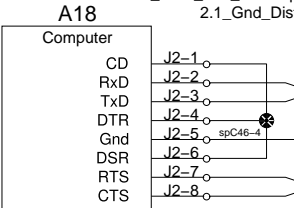

Multiplex Power Supply Distribution

Evaporator Cmpt.

Front Junction Box

A36

Rear Junction Box

Slide Out Cmpt (Option)

RH Console