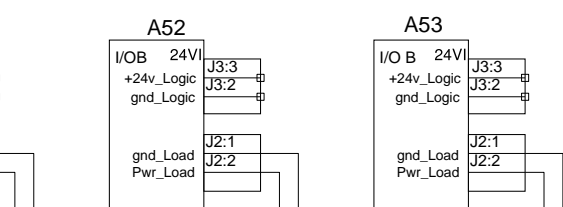

Multiplex Power Supply Distribution

Evaporator Cmpt.

Front Junction Box

A36

Rear Junction Box

Slide Out Cmpt (Option)

RH Console