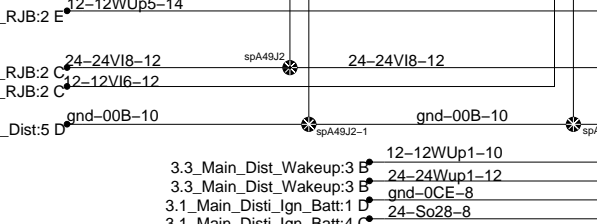

Multiplex Power Supply Distribution

Evaporator Cmpt.

Front Junction Box

A36

Rear Junction Box

Slide Out Cmpt (Option)

RH Console