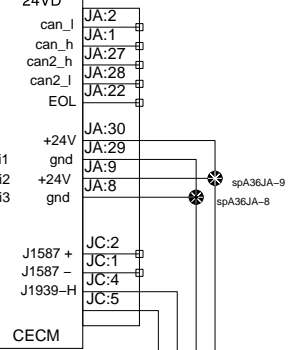

Multiplex Power Supply Distribution

Evaporator Cmpt.

Front Junction Box

A36

Rear Junction Box

Slide Out Cmpt (Option)

RH Console