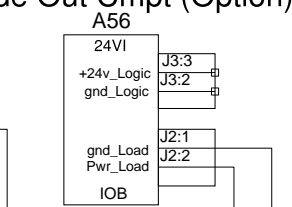

Multiplex Power Supply Distribution

Evaporator Cmpt.

Front Junction Box

A36

Rear Junction Box

Slide Out Cmpt (Option)

RH Console