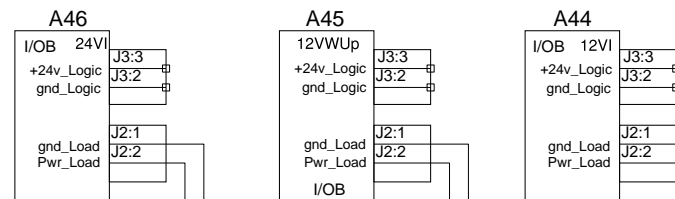

Multiplex Power Supply Distribution

Evaporator Cmpt.

Front Junction Box

A36

Rear Junction Box

Slide Out Cmpt (Option)

RH Console