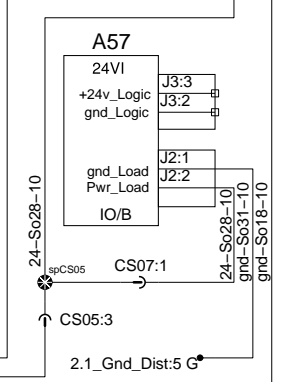

Multiplex Power Supply Distribution

Evaporator Cmpt.

Front Junction Box

A36

Rear Junction Box

Slide Out Cmpt (Option)

RH Console