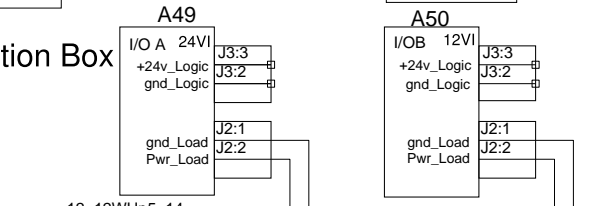

Multiplex Power Supply Distribution

Evaporator Cmpt.

Front Junction Box

A36

Rear Junction Box

Slide Out Cmpt (Option)

RH Console