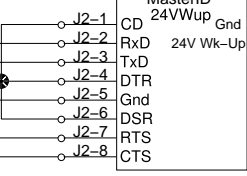

Evaporator Cmpt.

Multiplex Power Supply Distribution

Front Junction Box

A36

A12

A15

A18

A13