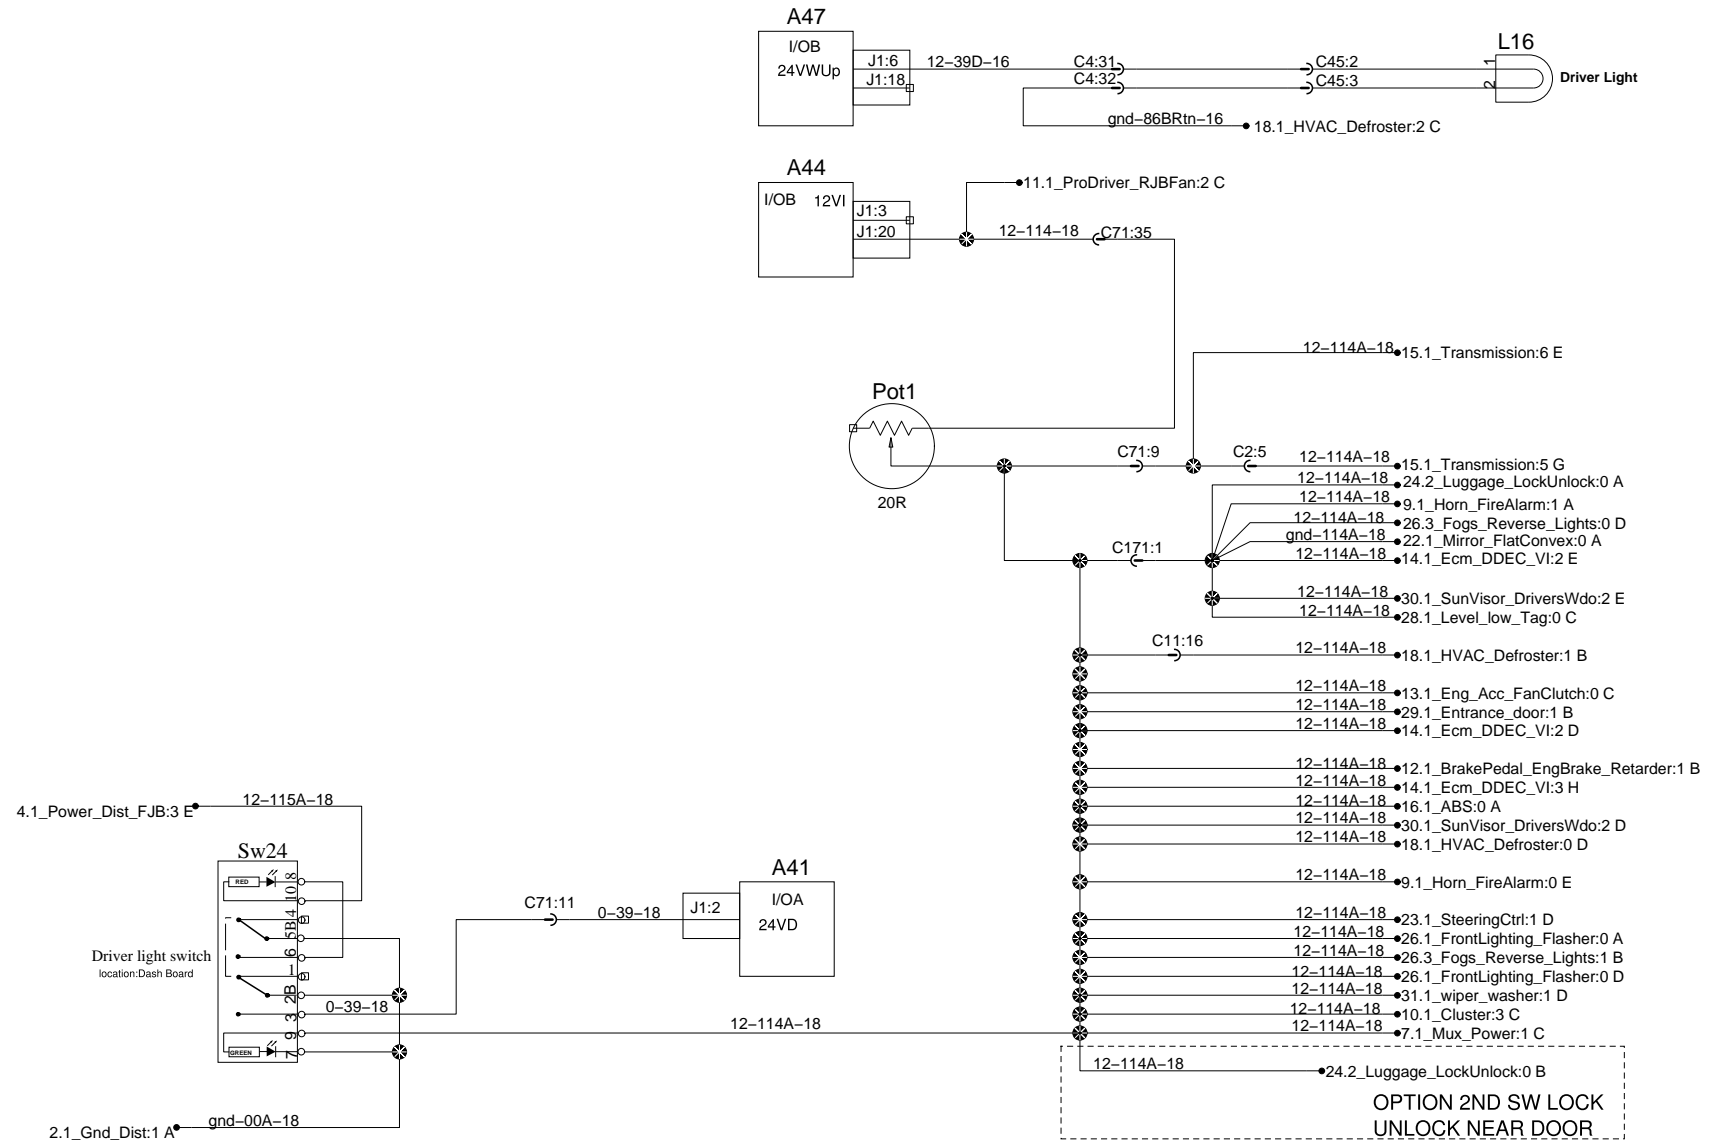

Driver lights

OPTION 2ND SW LOCK
UNLOCK NEAR DOOR