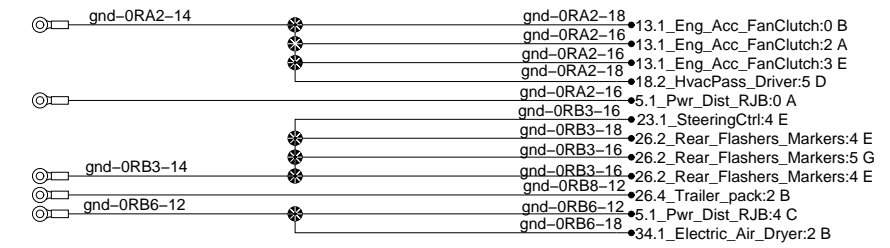

Eng Cmpt gnd stud