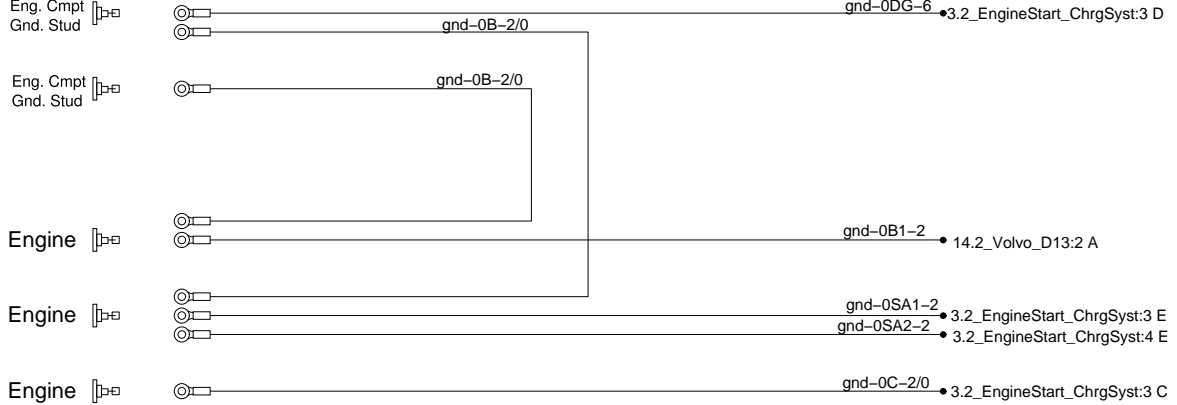

Ground Distribution

Electronic gnd to Dash harness

To LH console electronic gnd

To RH console electronic gnd

Eng. cmpt gnd stud

FJB gnd stud

Front Top gnd stud

RH Console gnd stud