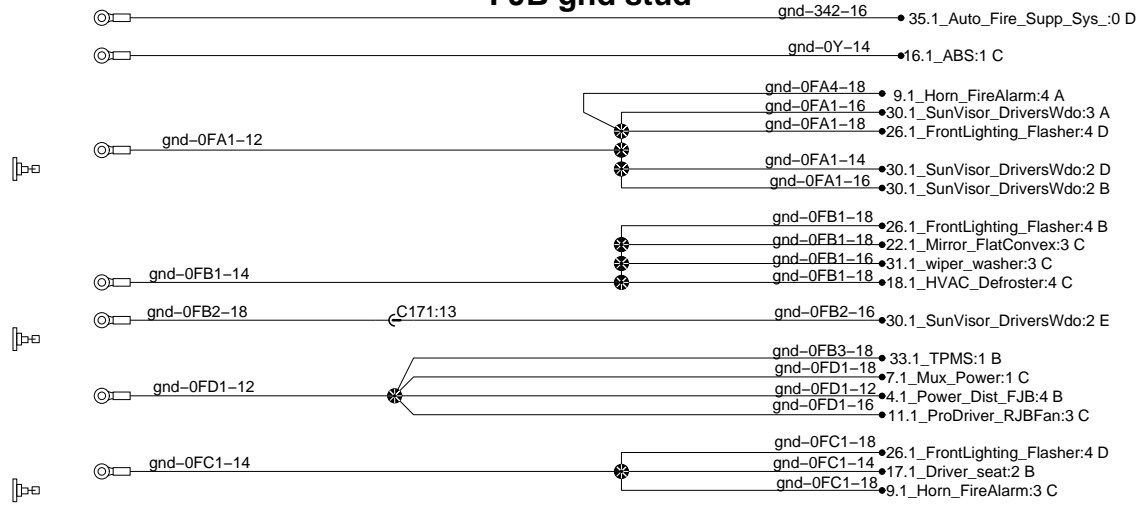

FJB gnd stud