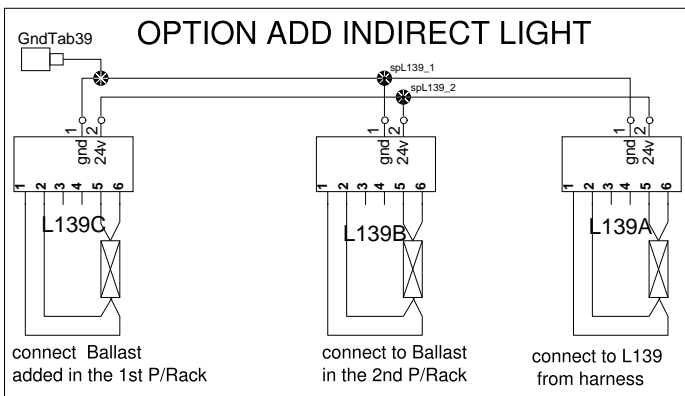

Indirect lighting

RH Standard 45'

RH WCL Ricon

OPTION ADD INDIRECT LIGHT

LH Standard 45'