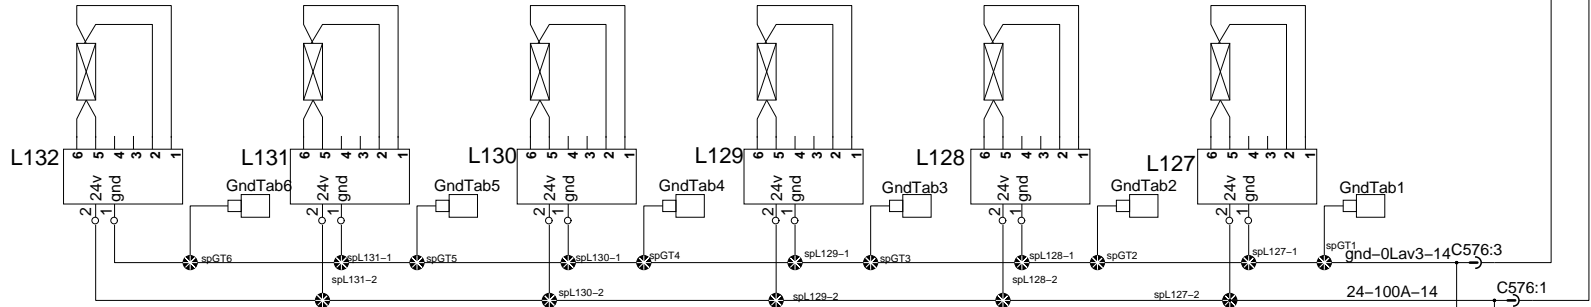

Indirect lighting

RH Standard 45'

RH WCL Ricon

OPTION ADD INDIRECT LIGHT

LH Standard 45'