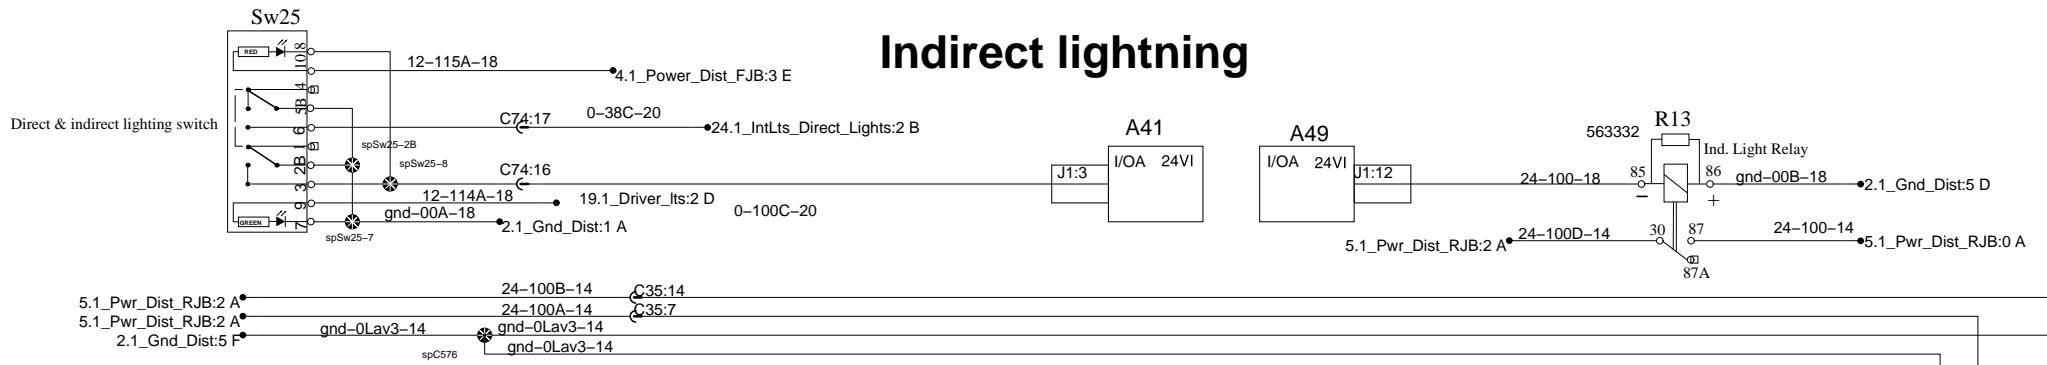

Indirect lighting

RH Standard 45'

RH WCL Ricon

OPTION ADD INDIRECT LIGHT

LH Standard 45'