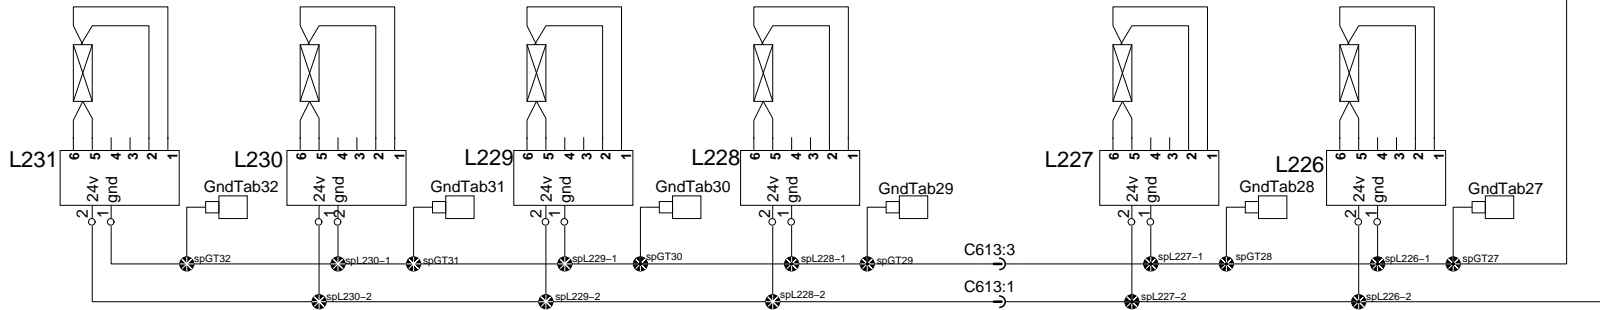

Indirect lighting

RH Standard 45'

RH WCL Ricon

OPTION ADD INDIRECT LIGHT

LH Standard 45'