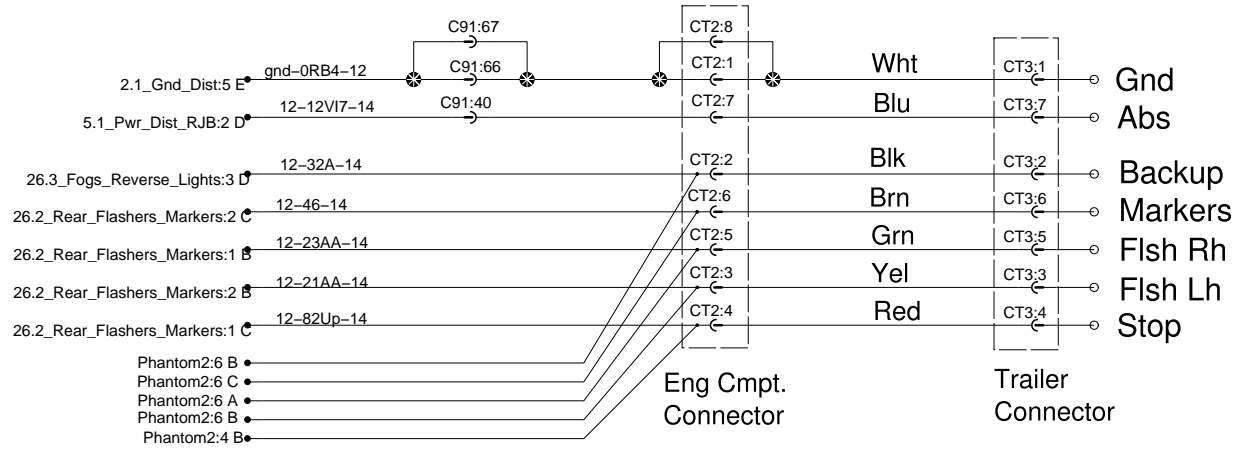

Trailer Package

Front Trailer Connector