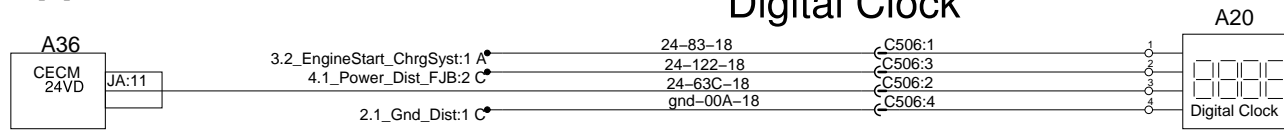

Electronic Destination Sign

Digital Clock

Backup Monitor