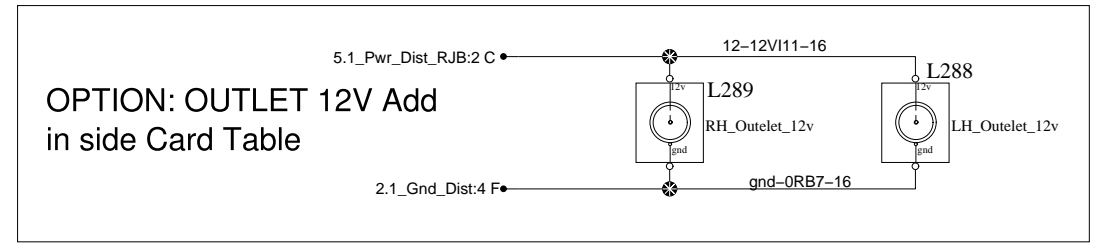

Driver Window and 12V Outlet

WINDOW CONTROL