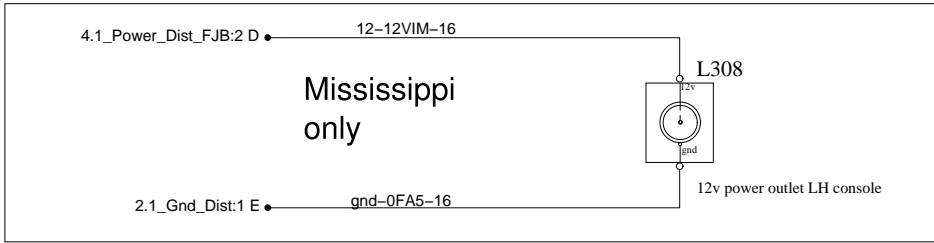

Driver Window and 12V Outlet

WINDOW CONTROL