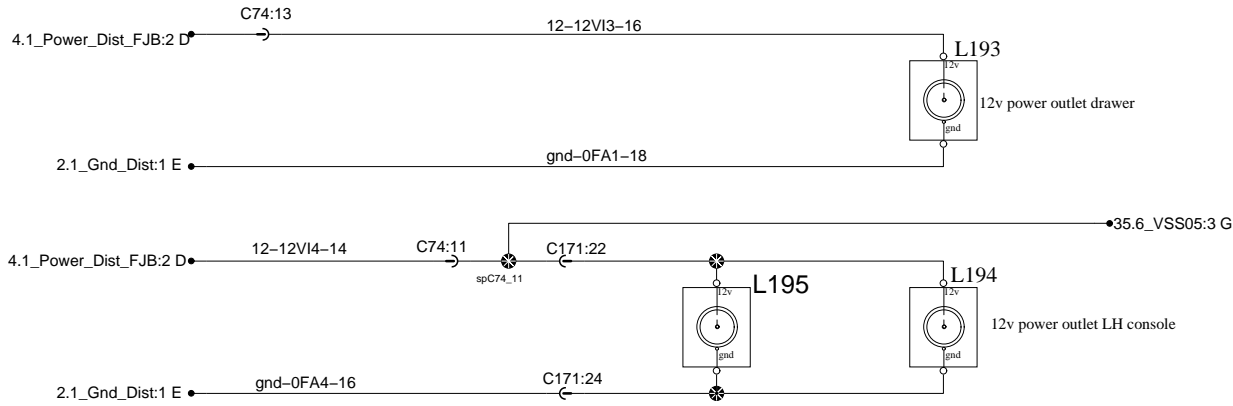

Driver Window and 12V Outlet

WINDOW CONTROL