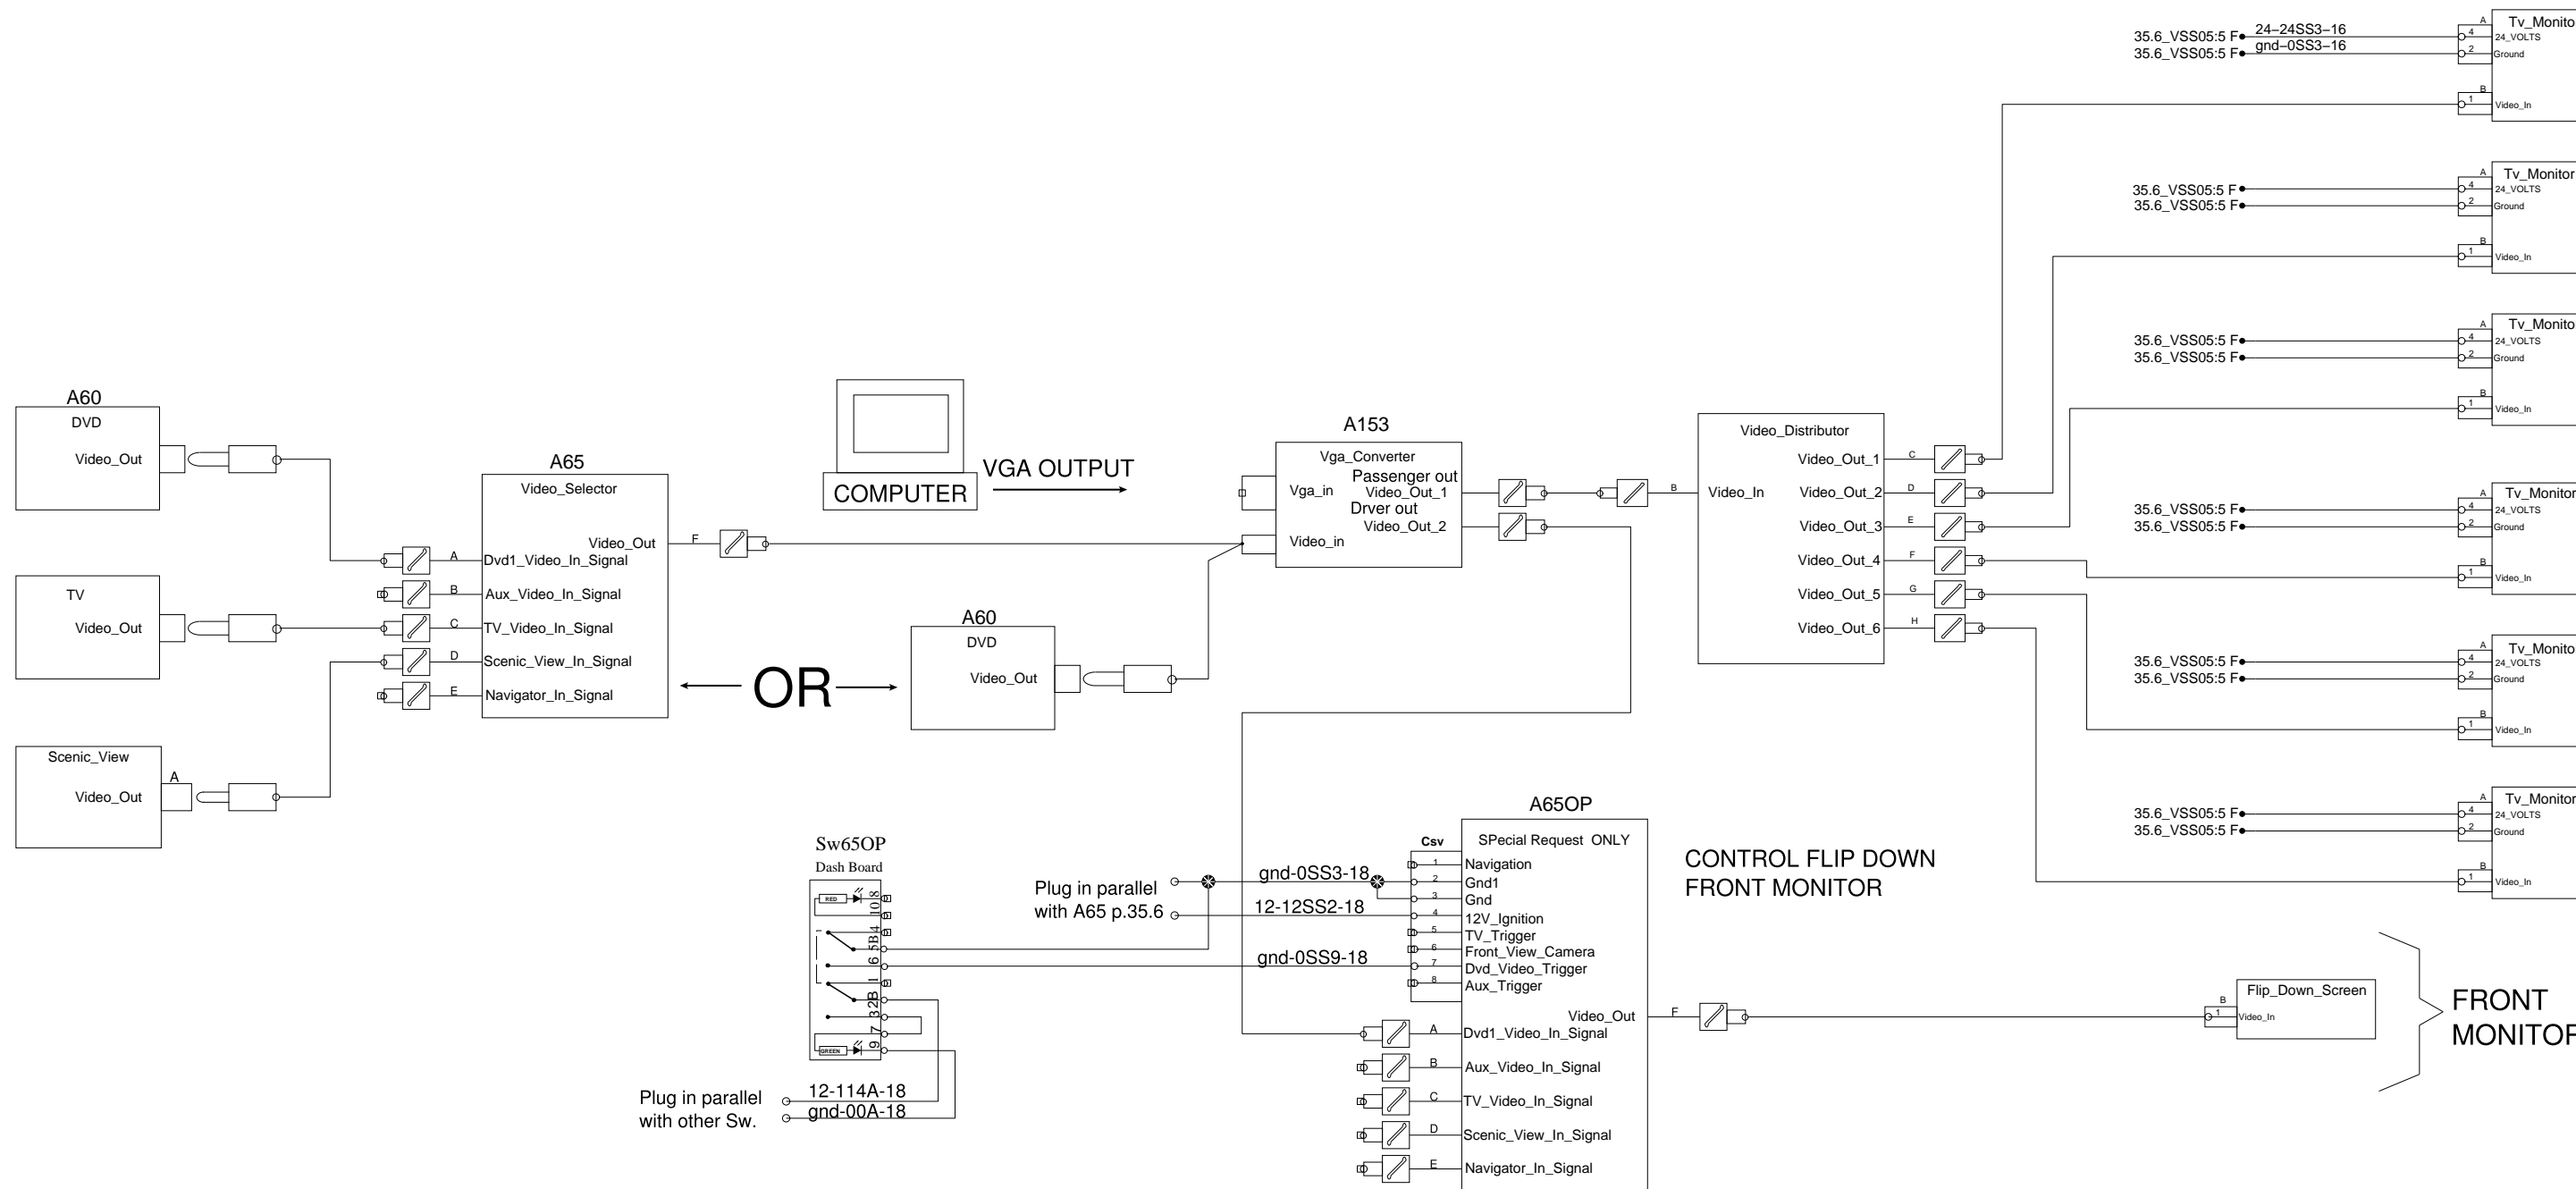

VIDEO DISTRIBUTION & CONVERTER

5 VDC REGULATOR & AUDIO INPUT