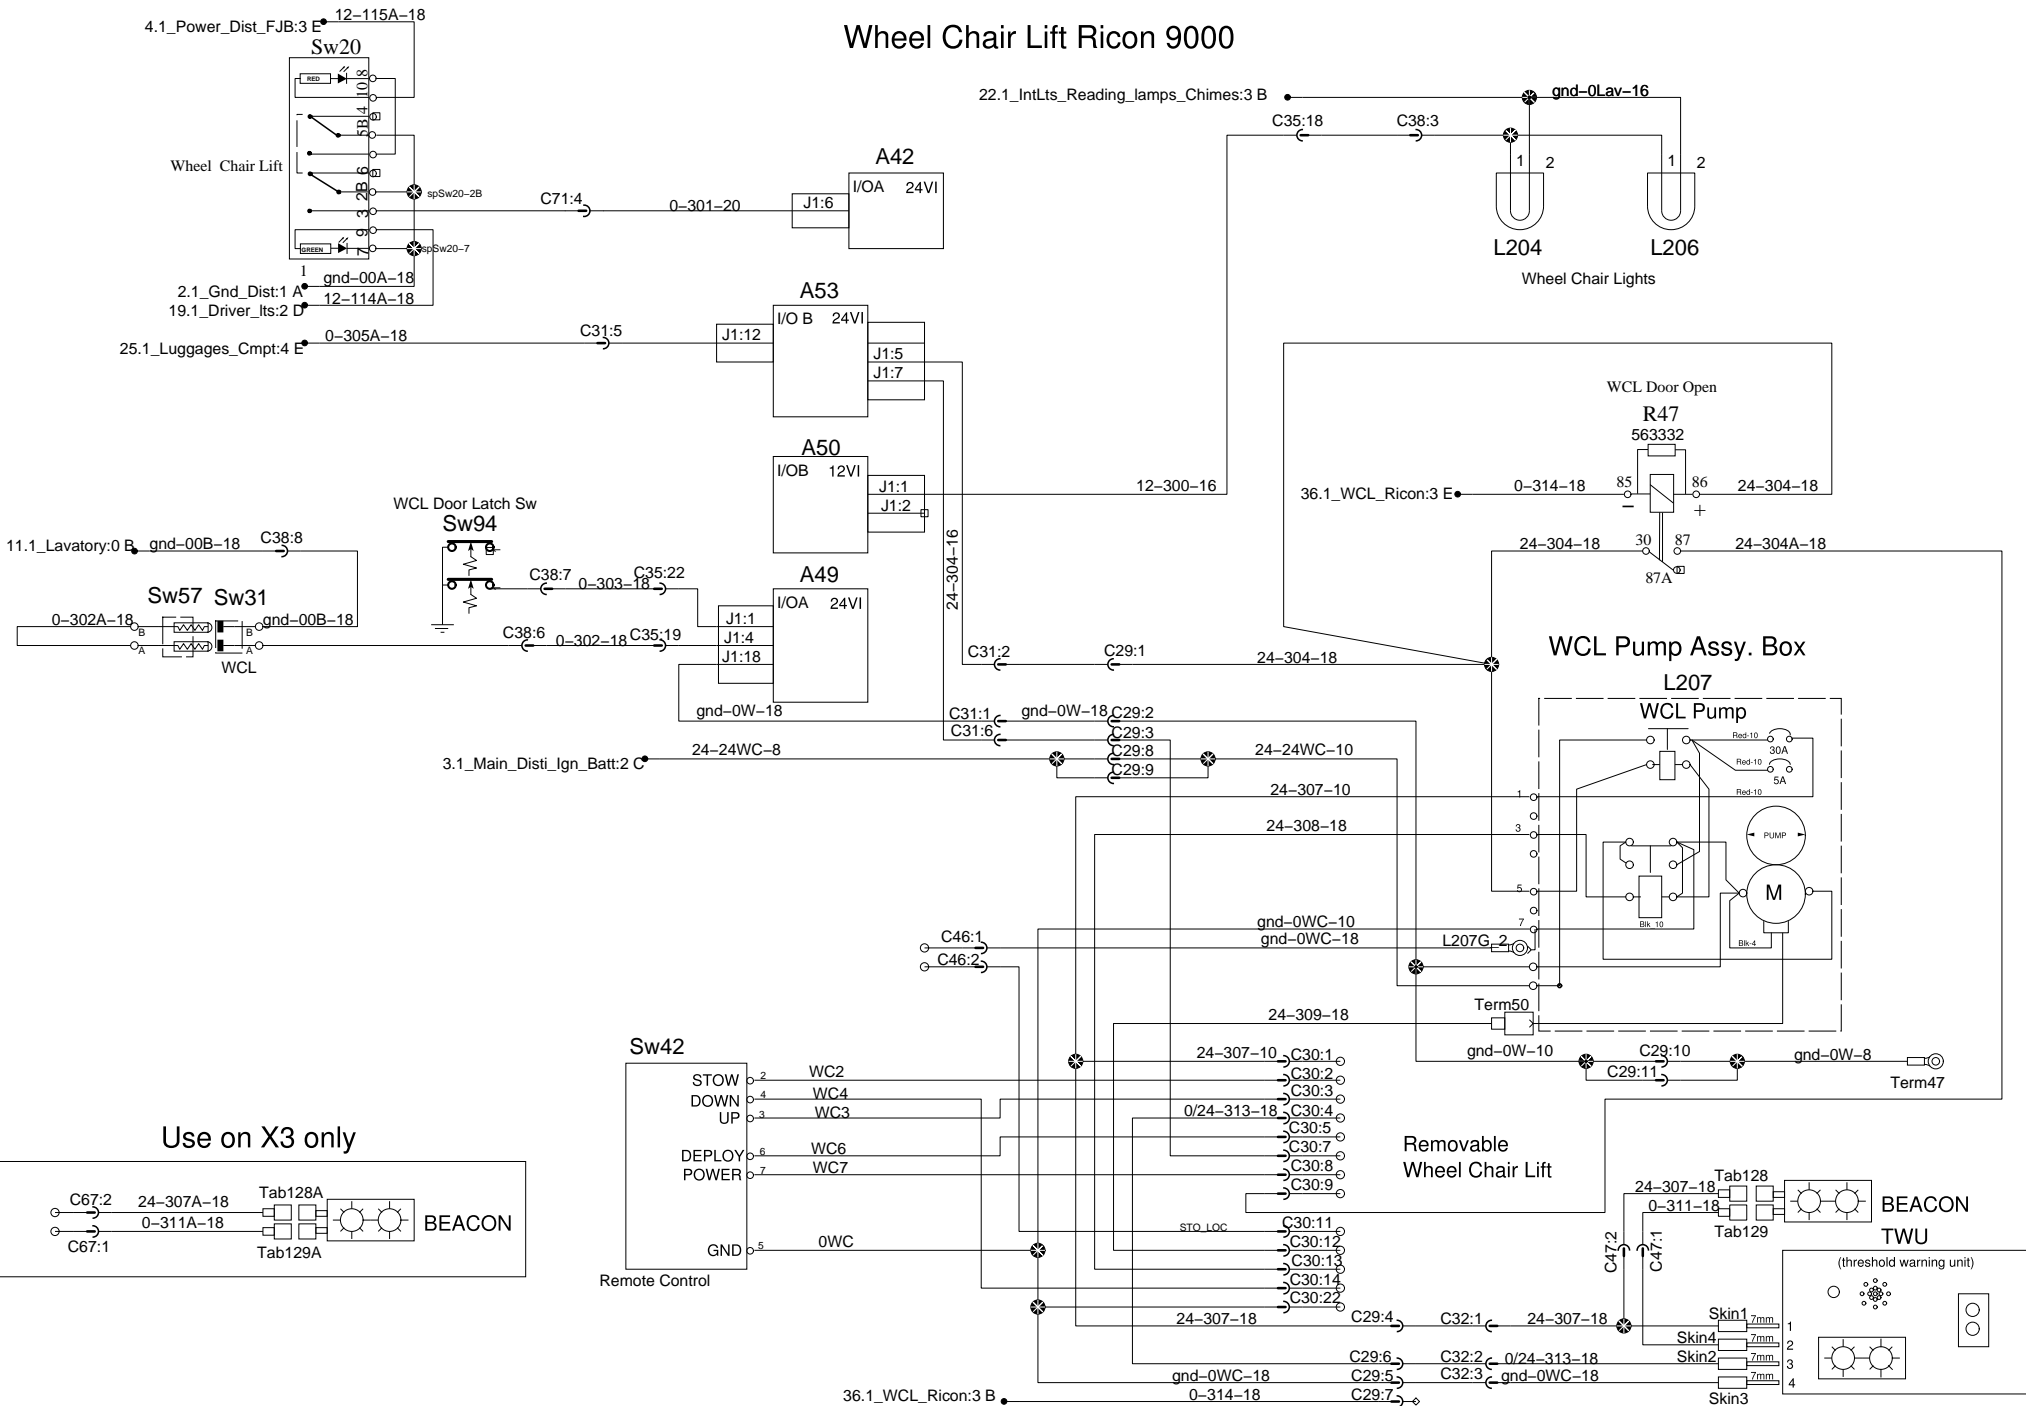

Wheel Chair Lift Ricon 9000

Use on X3 only