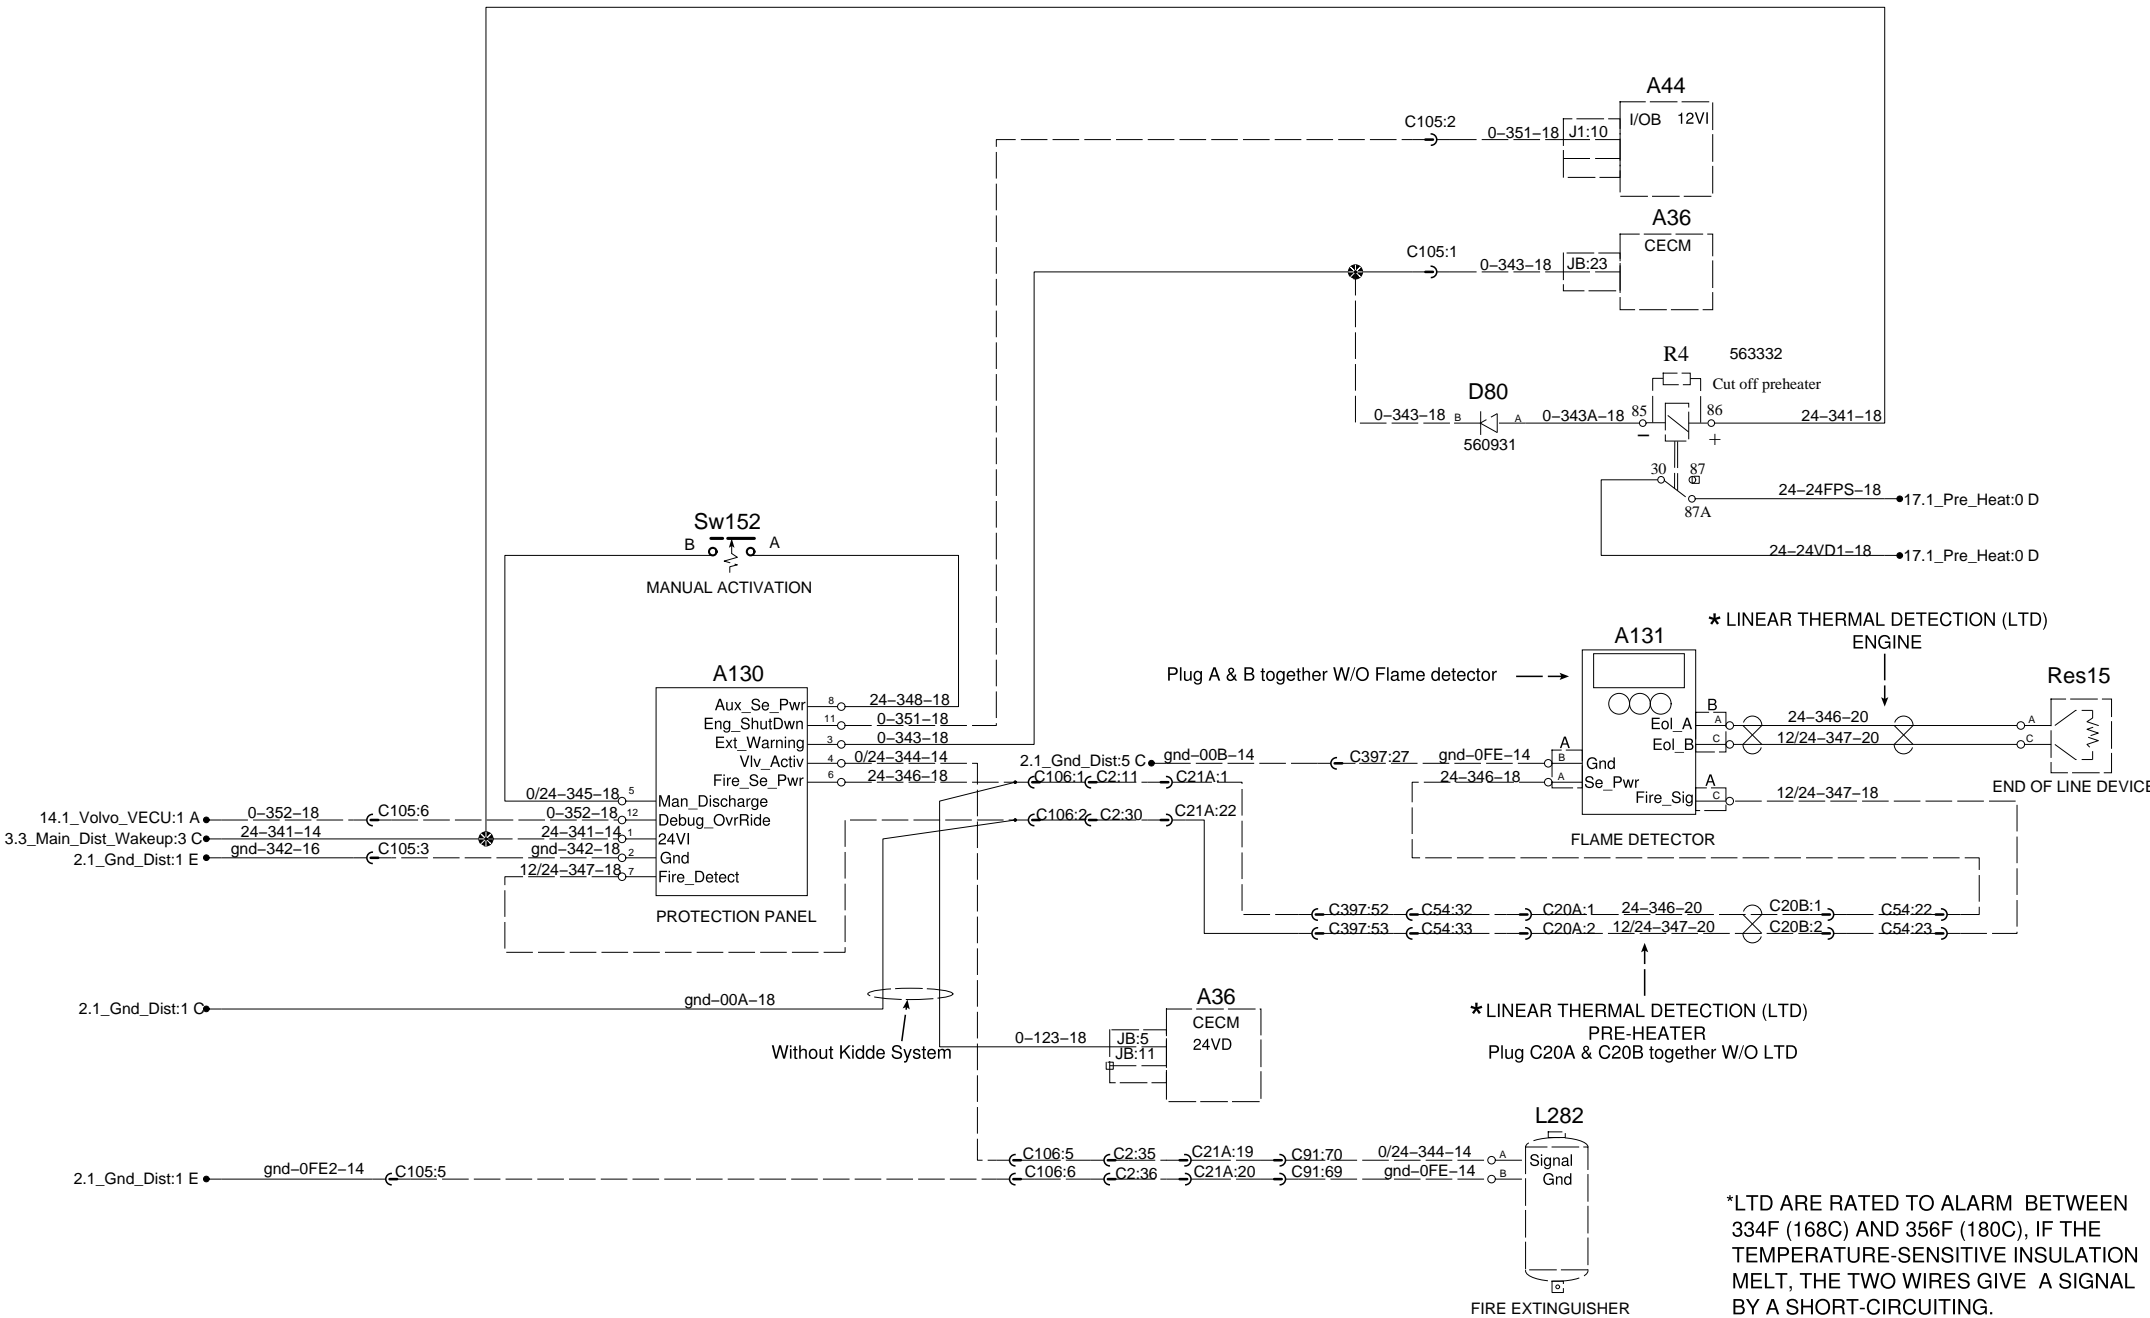

Fire Protection Extinguisher

*LTD ARE RATED TO ALARM BETWEEN 334F (168C) AND 356F (180C), IF THE TEMPERATURE-SENSITIVE INSULATION MELT, THE TWO WIRES GIVE A SIGNAL BY A SHORT-CIRCUITING.