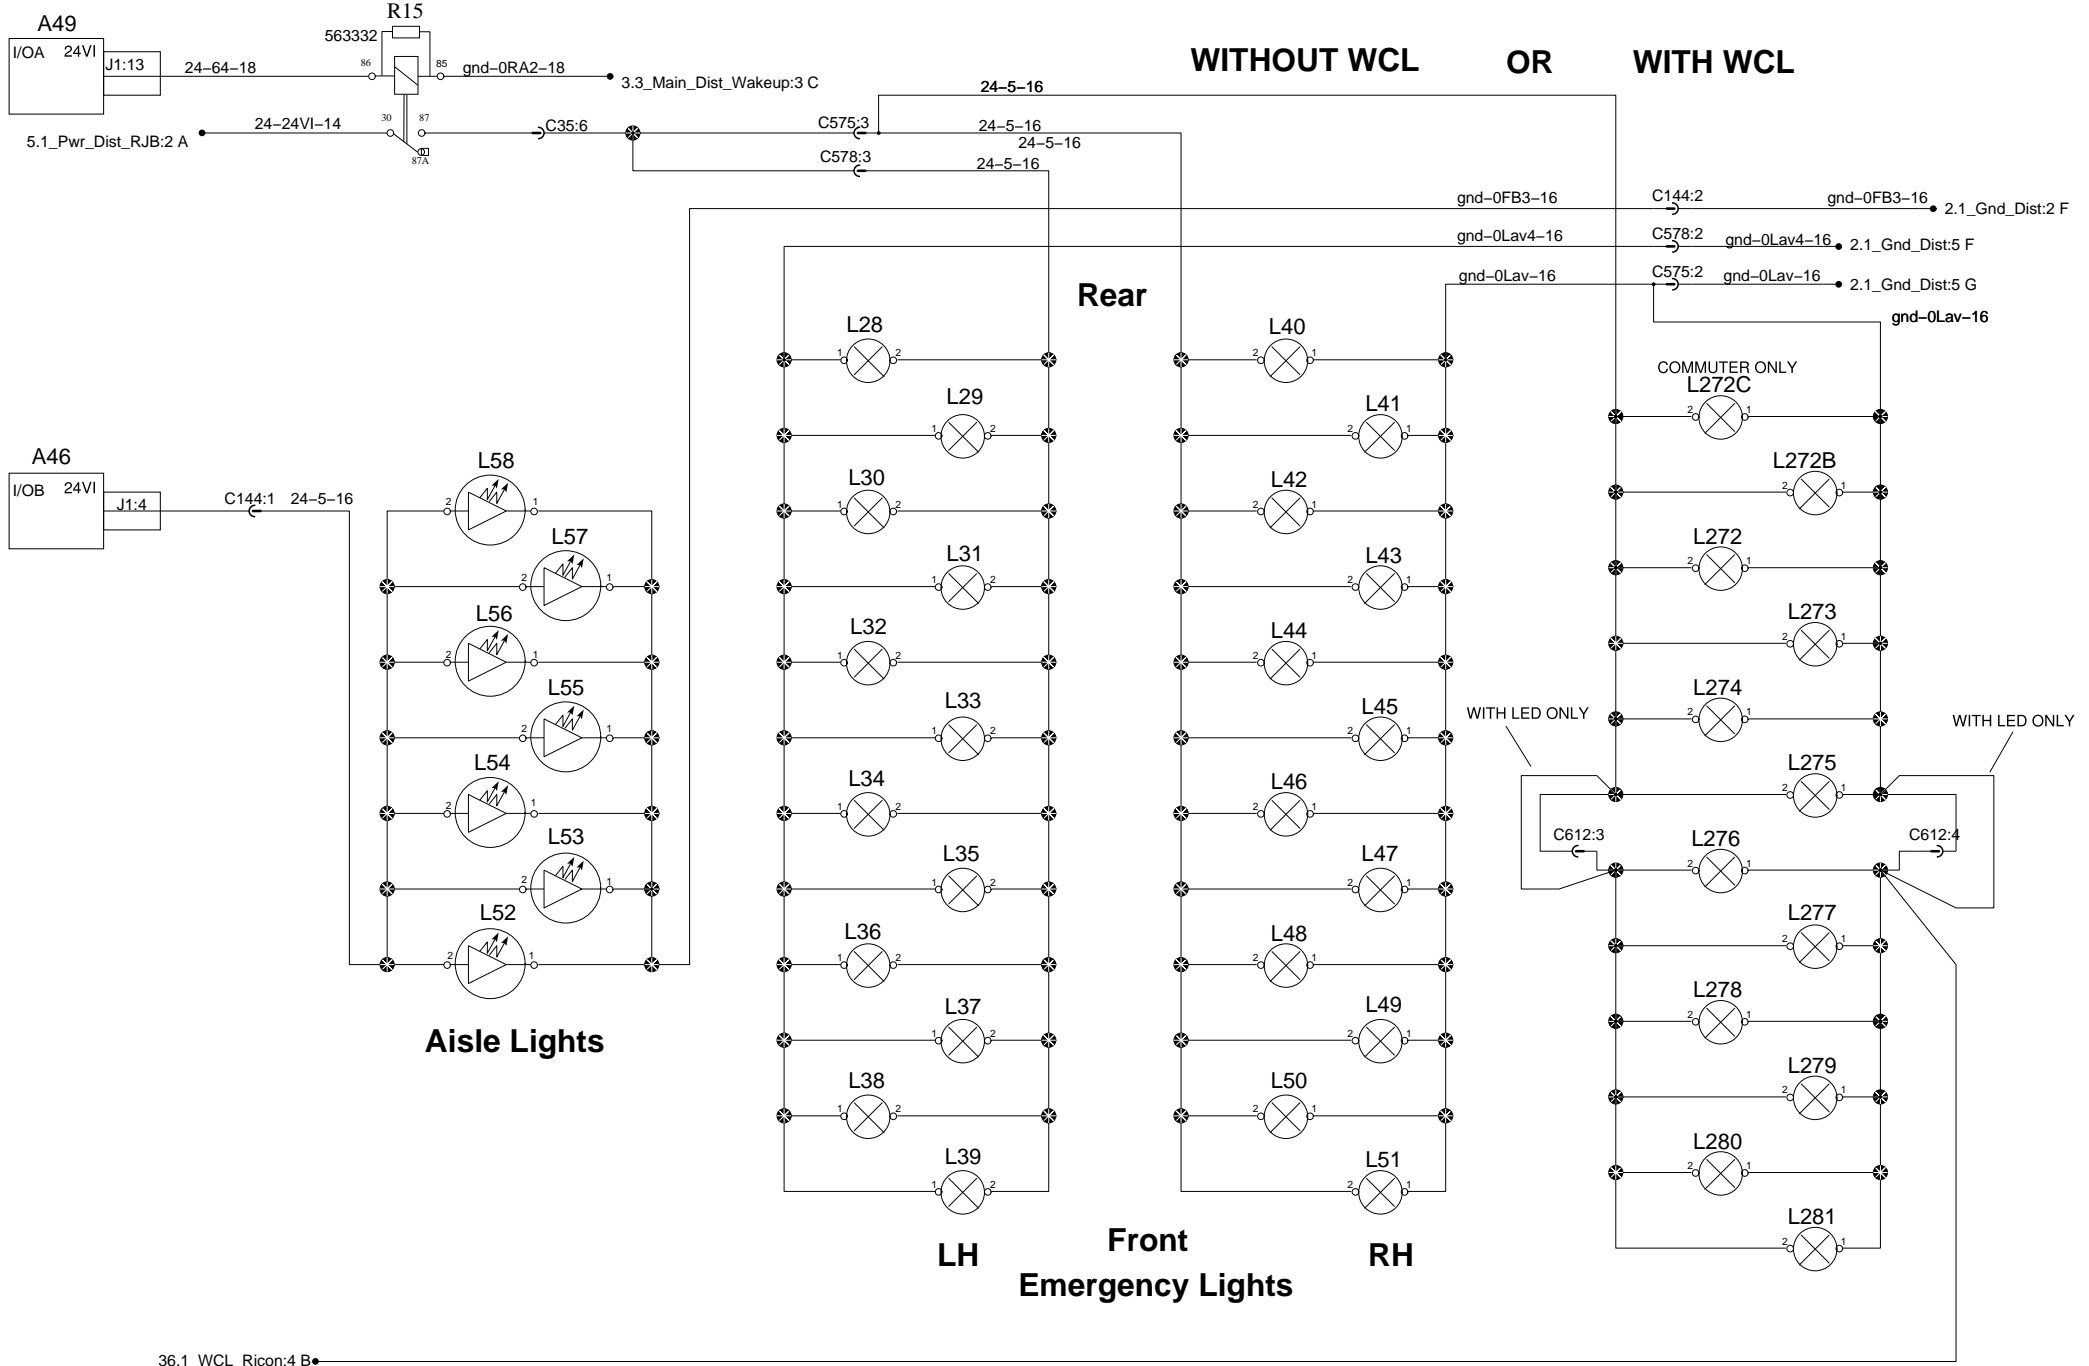

# Emergency & Aisle lights

WITHOUT WCL OR WITH WCL

36.1\_WCL\_Ricon:4 B