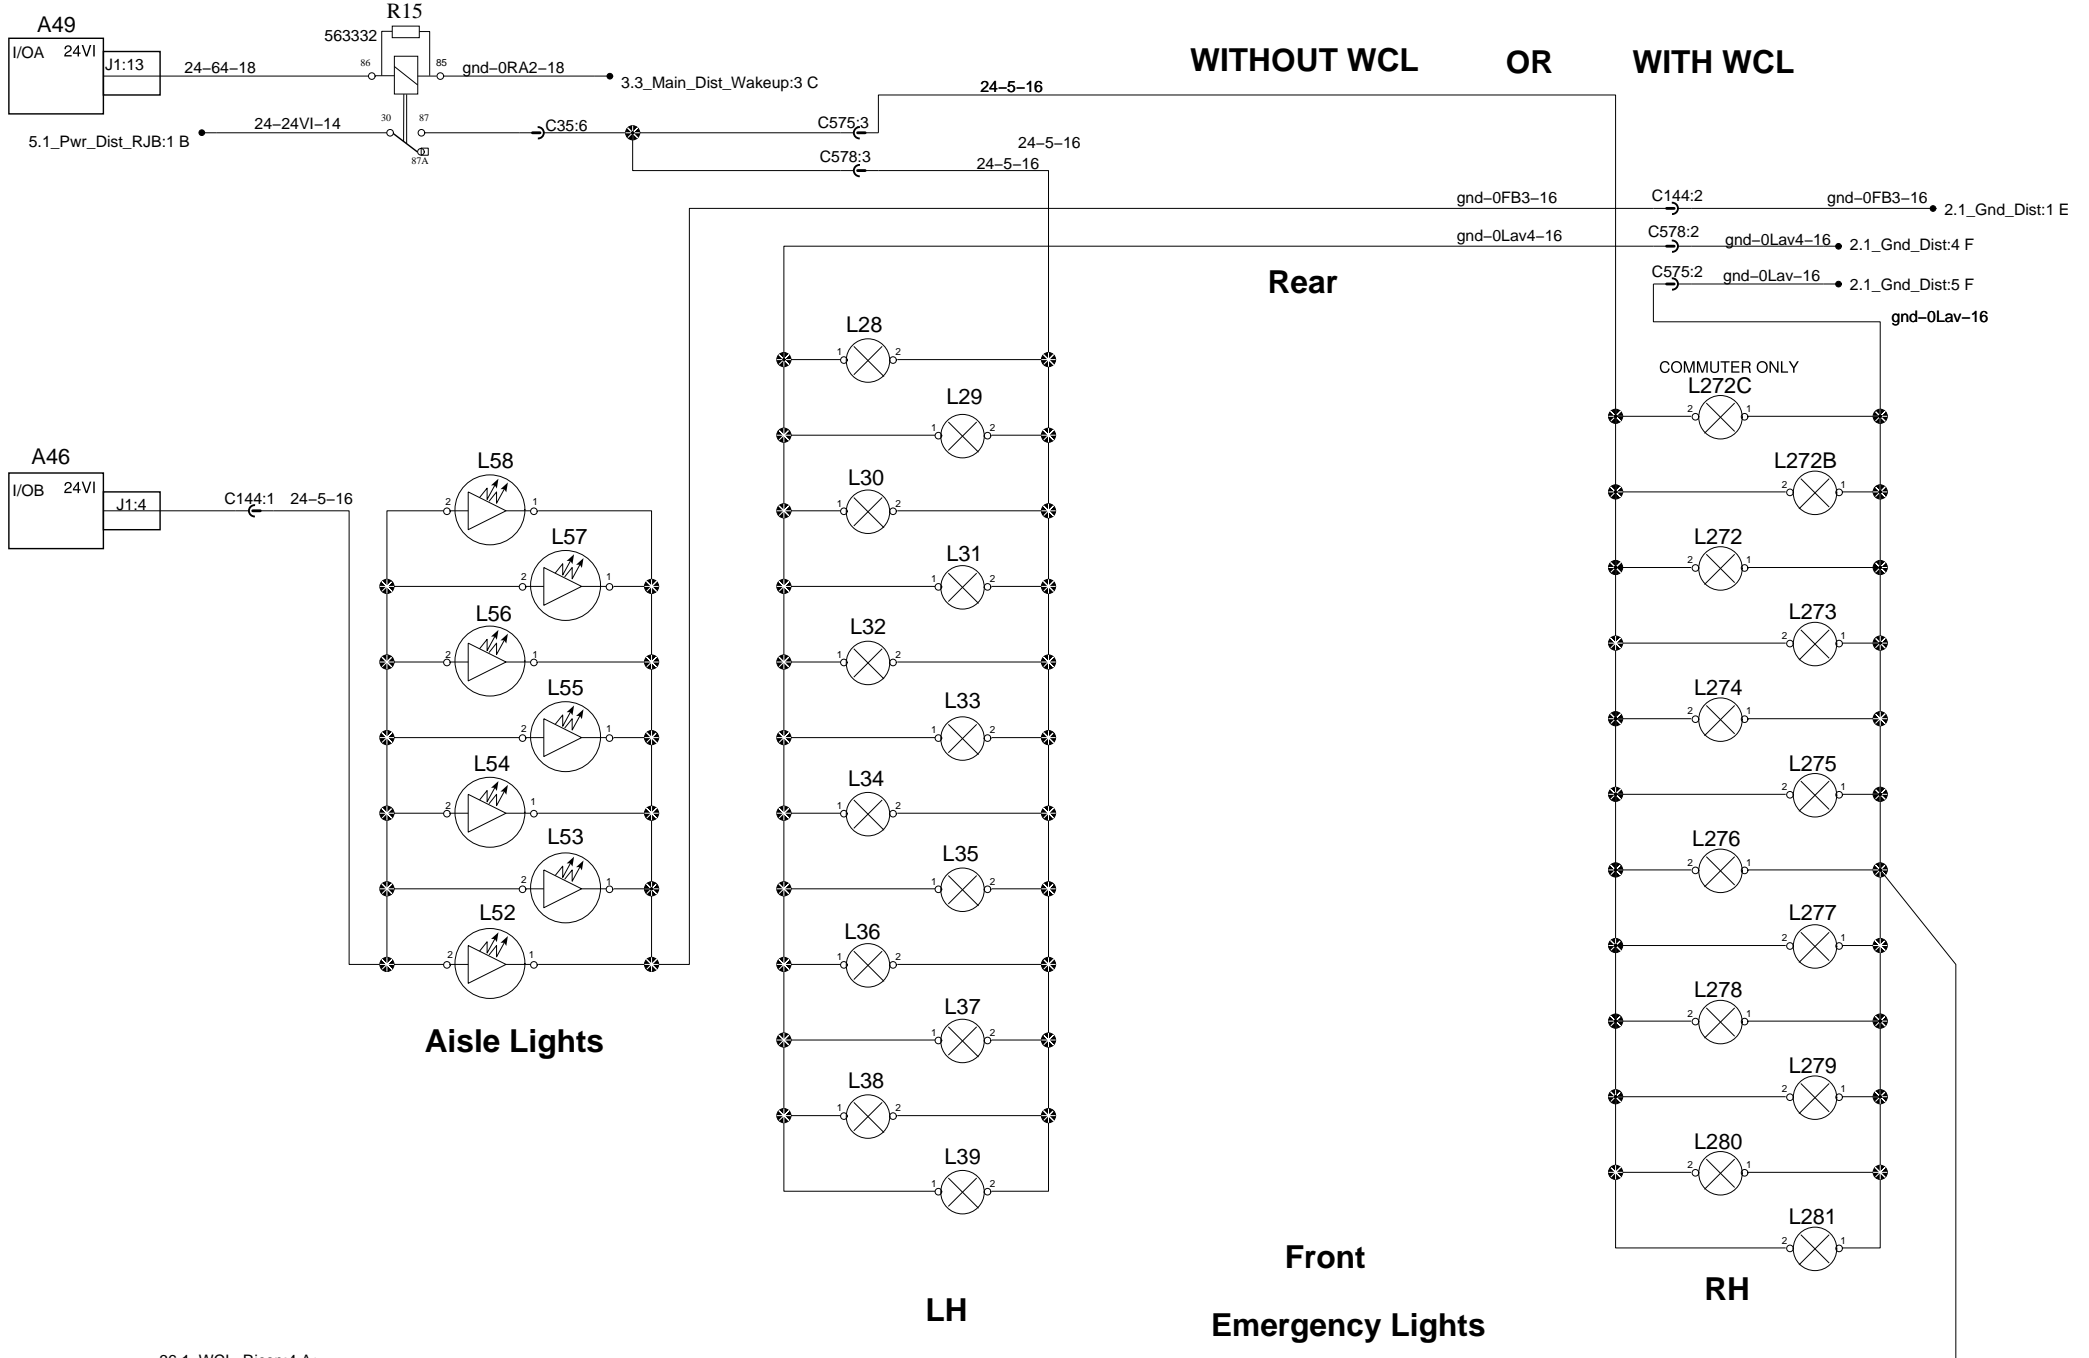

Emergency & Aisle lights

WITHOUT WCL

OR

WITH WCL

36.1_WCL_Ricon:4 A