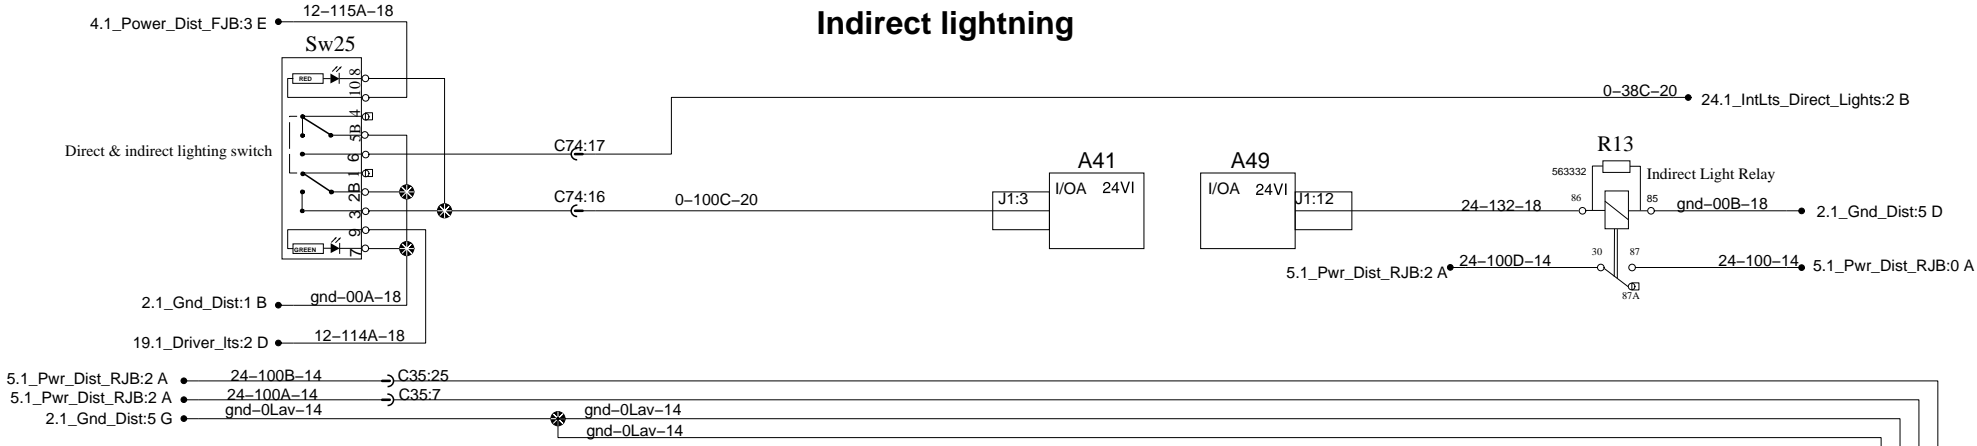

Indirect lighting

RH Standard 45'

RH WCL Ricon

LH Standard 45'