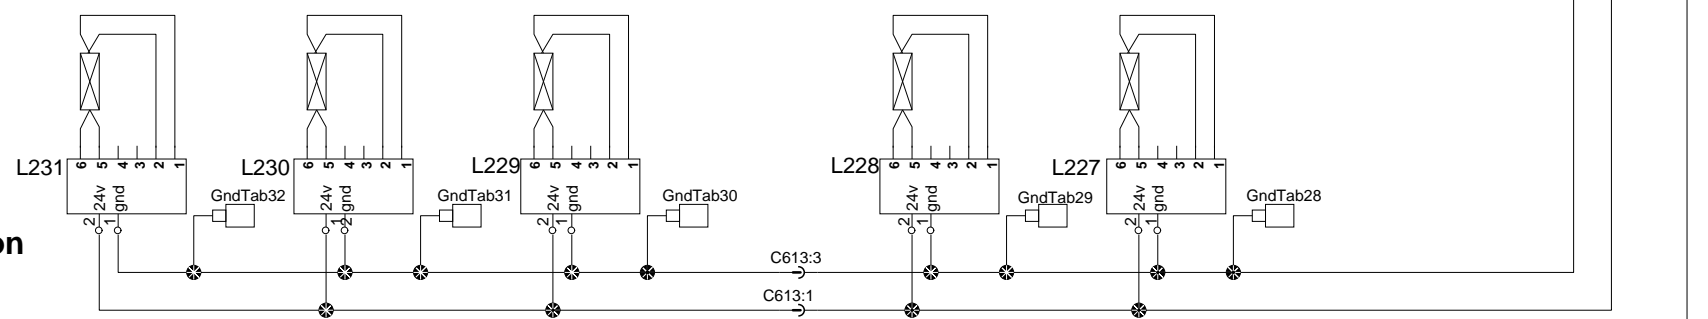

Indirect lighting

RH Standard 45'

RH WCL Ricon

LH Standard 45'