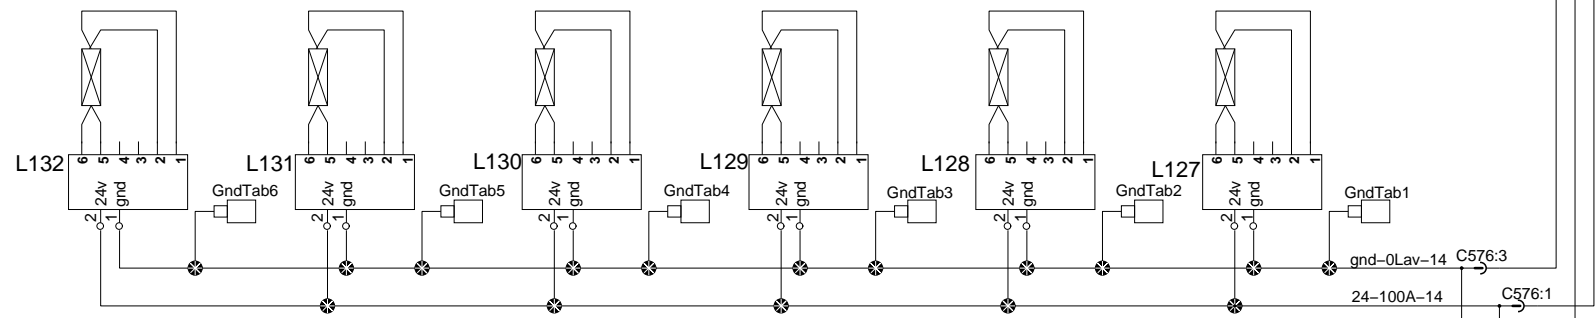

Indirect lighting

RH Standard 45'

RH WCL Ricon

LH Standard 45'