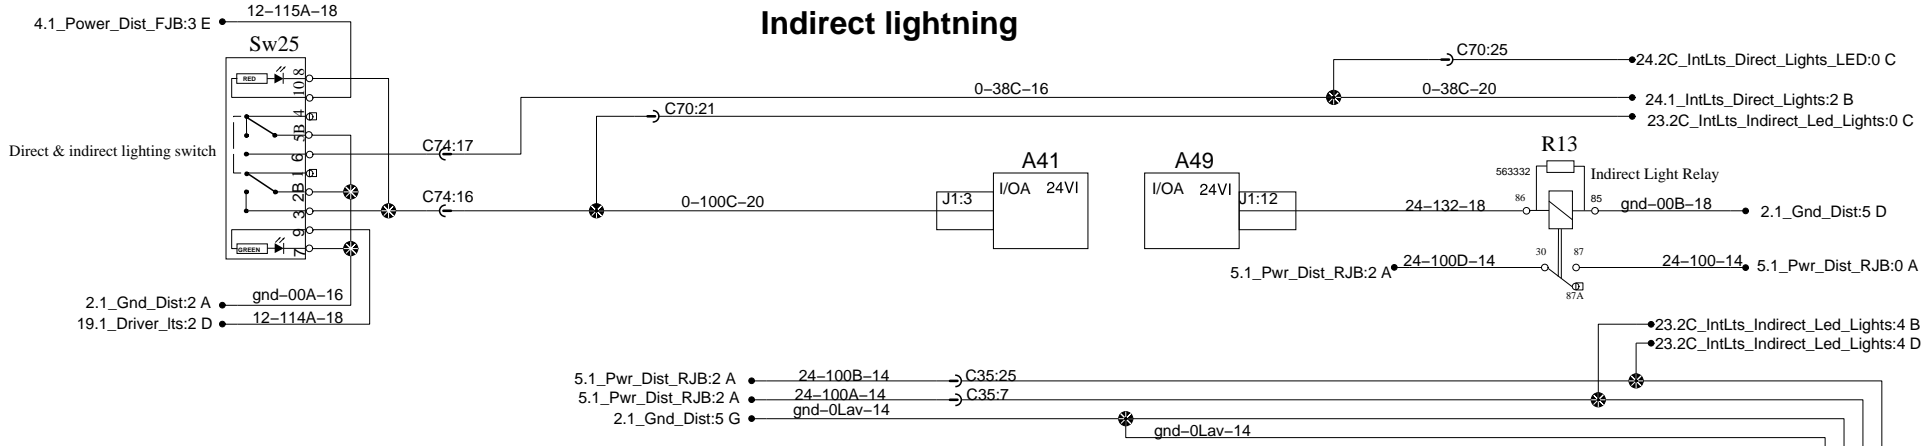

Indirect lighting

RH Standard 45'

RH WCL Ricon

LH Standard 45'