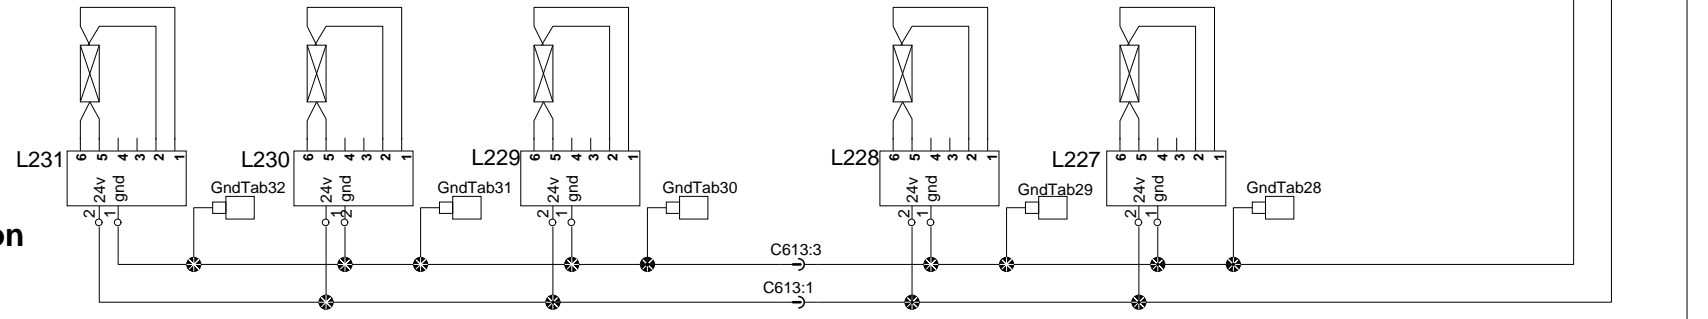

Indirect lighting

RH Standard 45'

RH WCL Ricon

LH Standard 45'