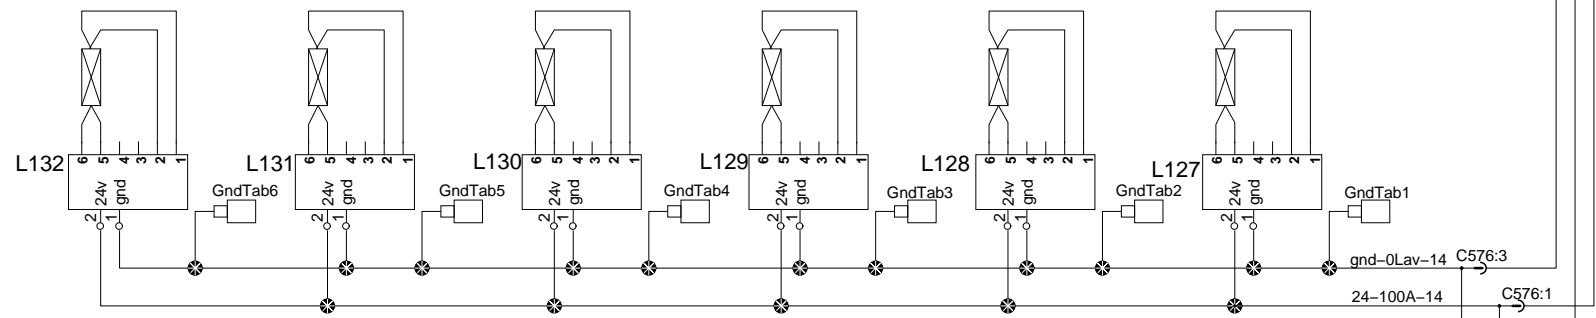

Indirect lighting

RH Standard 45'

RH WCL Ricon

LH Standard 45'