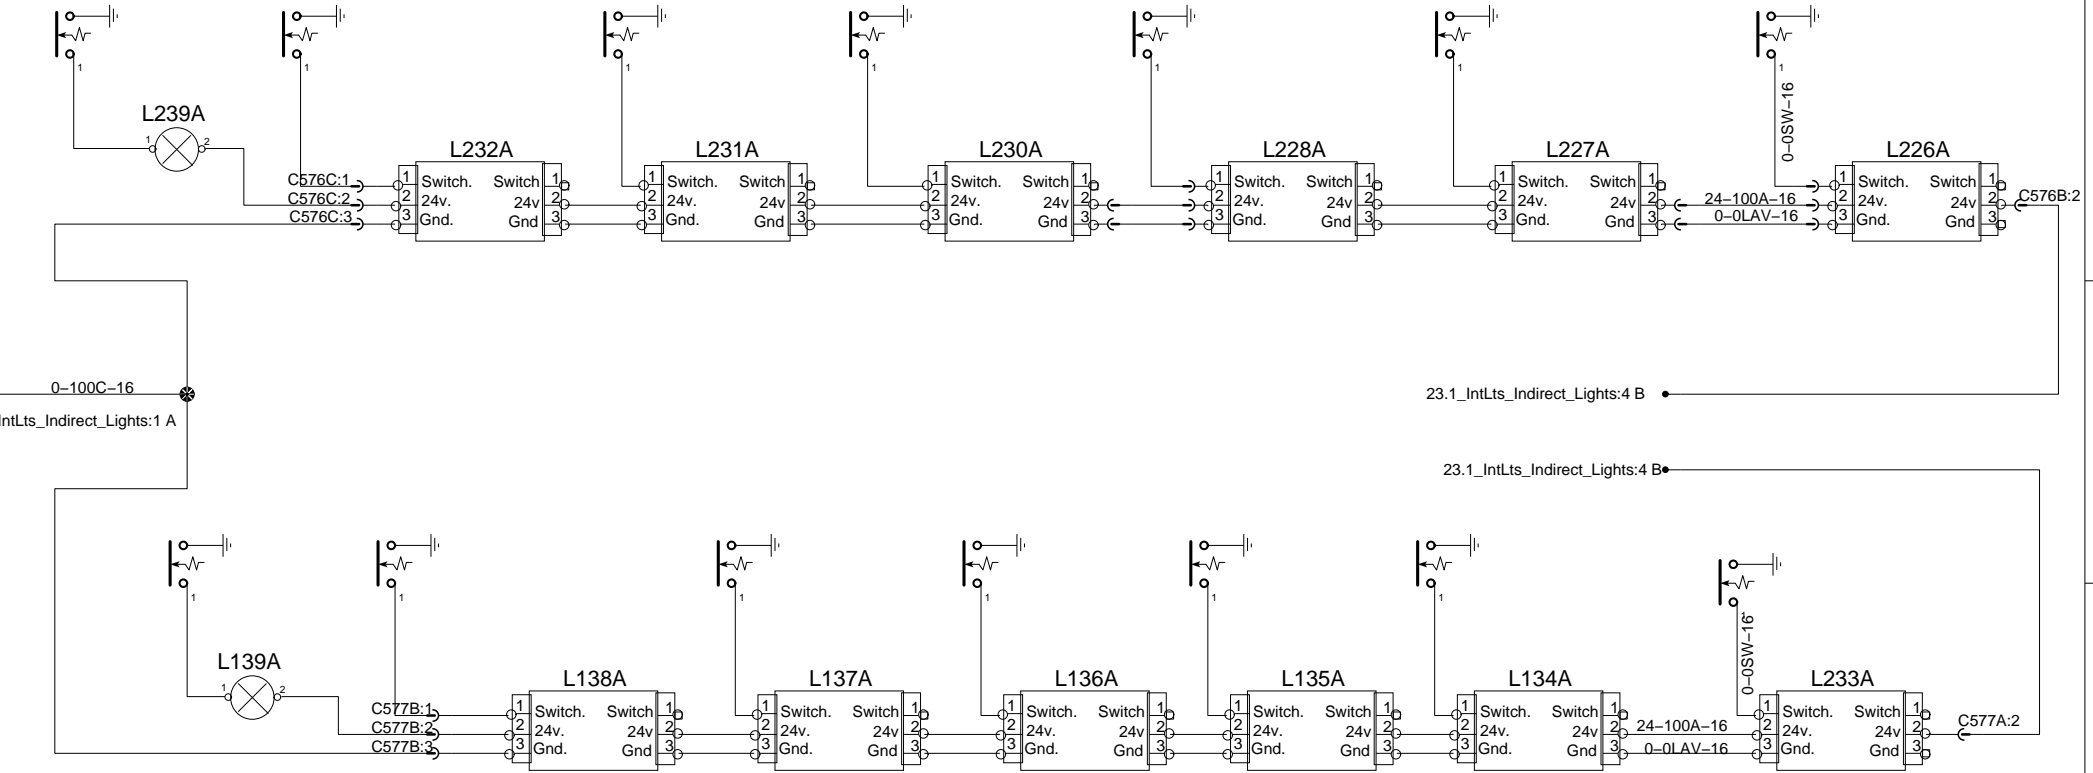

INDIRECT LIGHTING LED AND HAT RACK

RH Standard 45'

RH WCL Ricon

LH Standard 45'