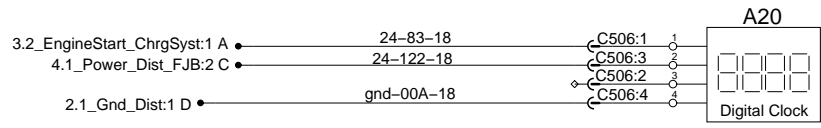

Electronic Destination Sign

Option

Digital Clock

Back-up Camera