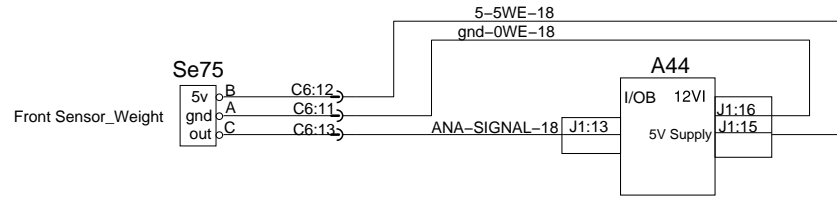

# Indicator Light Weight

## Rear axle

0

1

2

3

4