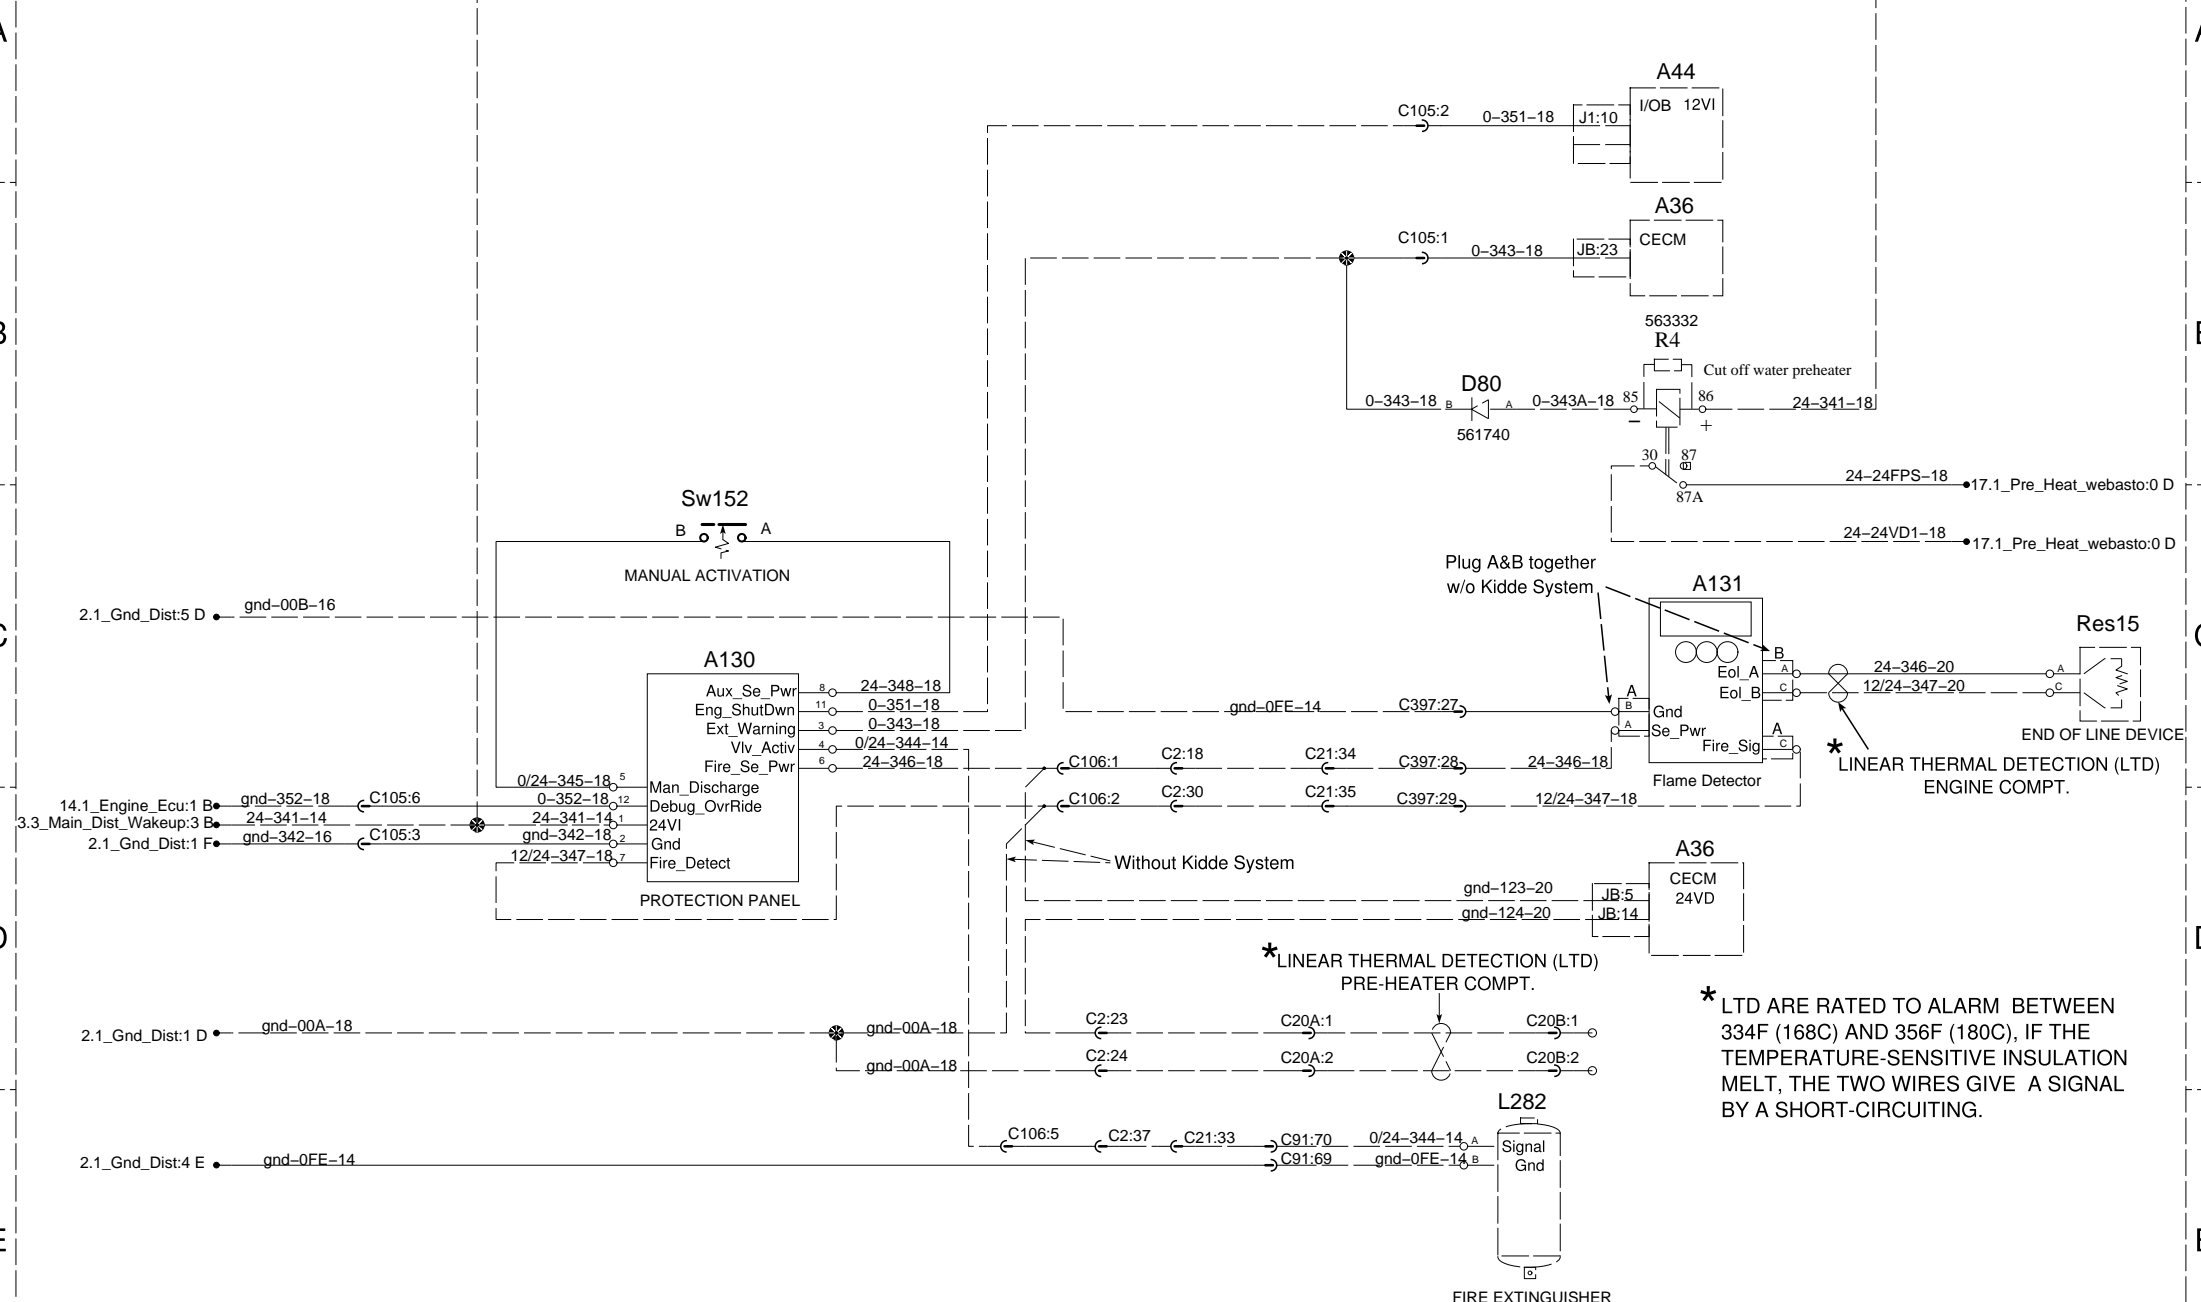

# Automatic Fire Suppression System

\* LTD ARE RATED TO ALARM BETWEEN 334F (168C) AND 356F (180C), IF THE TEMPERATURE-SENSITIVE INSULATION MELT, THE TWO WIRES GIVE A SIGNAL BY A SHORT-CIRCUITING.