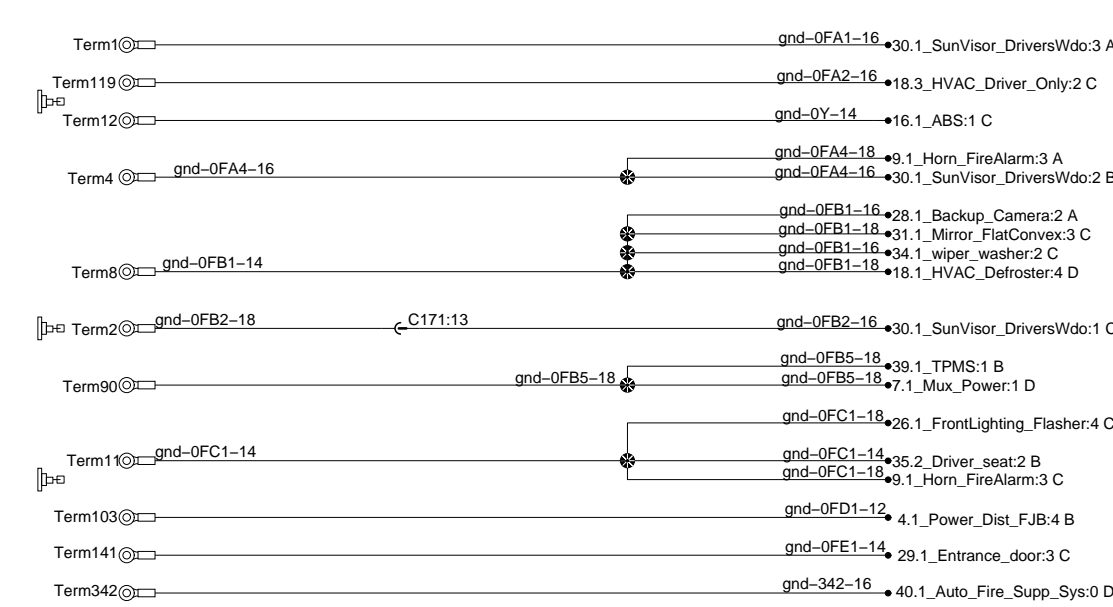

Ground Distribution

Electronic gnd to Dash harness

Eng. cmpt gnd stud

FJB gnd stud

Front Top gnd stud

RH Console gnd stud

Evaporator cmpt gnd stud

Condensor cmpt gnd stud

Engine cmpt electronic gnd

RJB gnd stud

SLIDE OUT chassis gnd