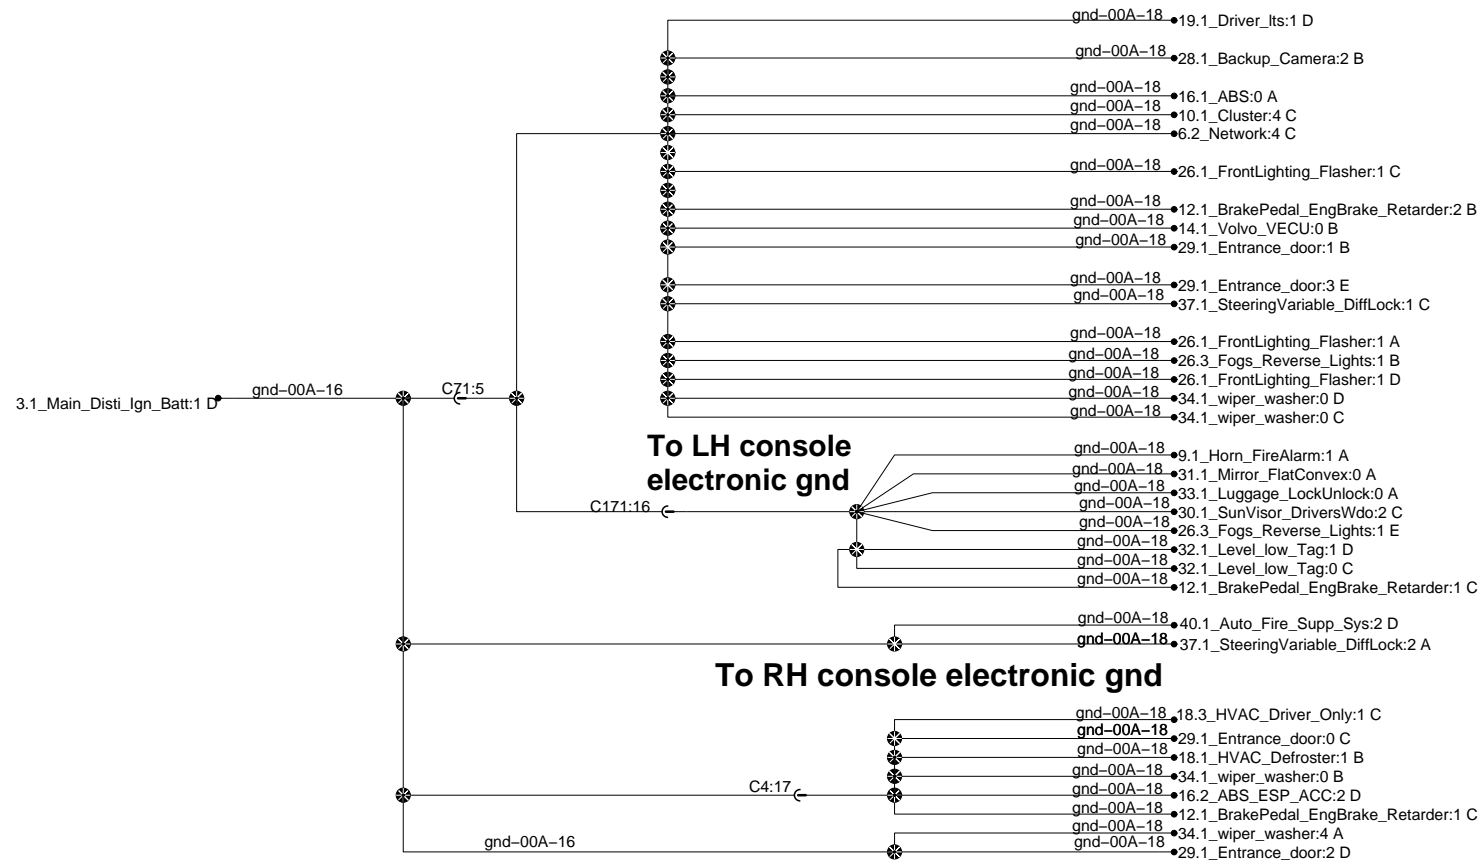

Ground Distribution

Electronic gnd to Dash harness

Eng. cmpt gnd stud

FJB gnd stud

Front Top gnd stud

RH Console gnd stud

Evaporator cmpt gnd stud

Condensor cmpt gnd stud

Engine cmpt electronic gnd

RJB gnd stud

SLIDE OUT chassis gnd