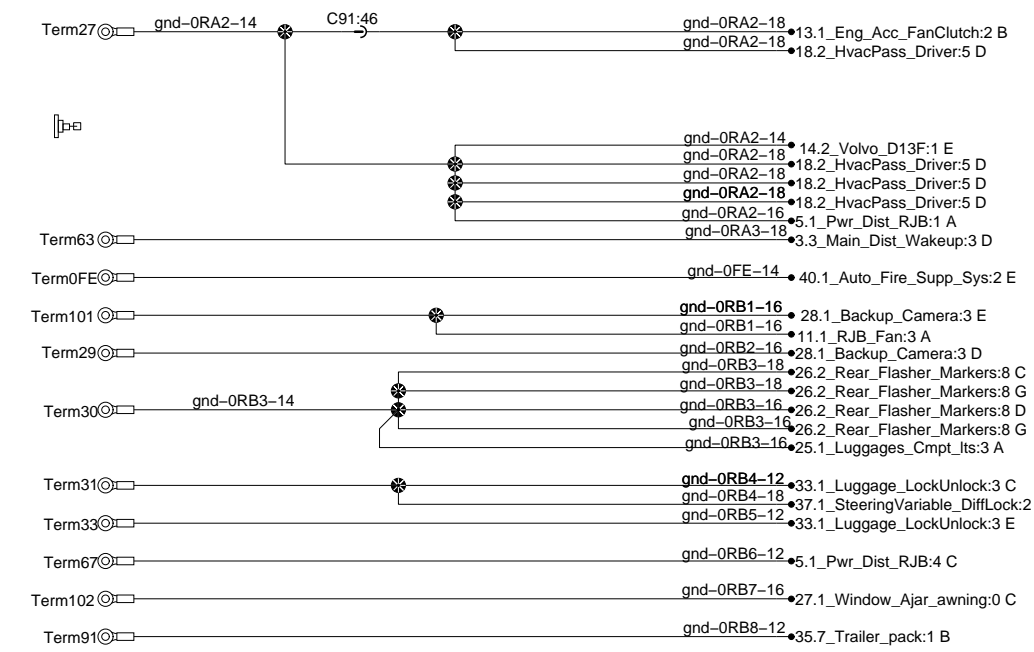

Ground Distribution

Electronic gnd to Dash harness

Eng. cmpt gnd stud

FJB gnd stud

Front Top gnd stud

RH Console gnd stud

Evaporator cmpt gnd stud

Condensor cmpt gnd stud

Engine cmpt electronic gnd

RJB gnd stud

SLIDE OUT chassis gnd