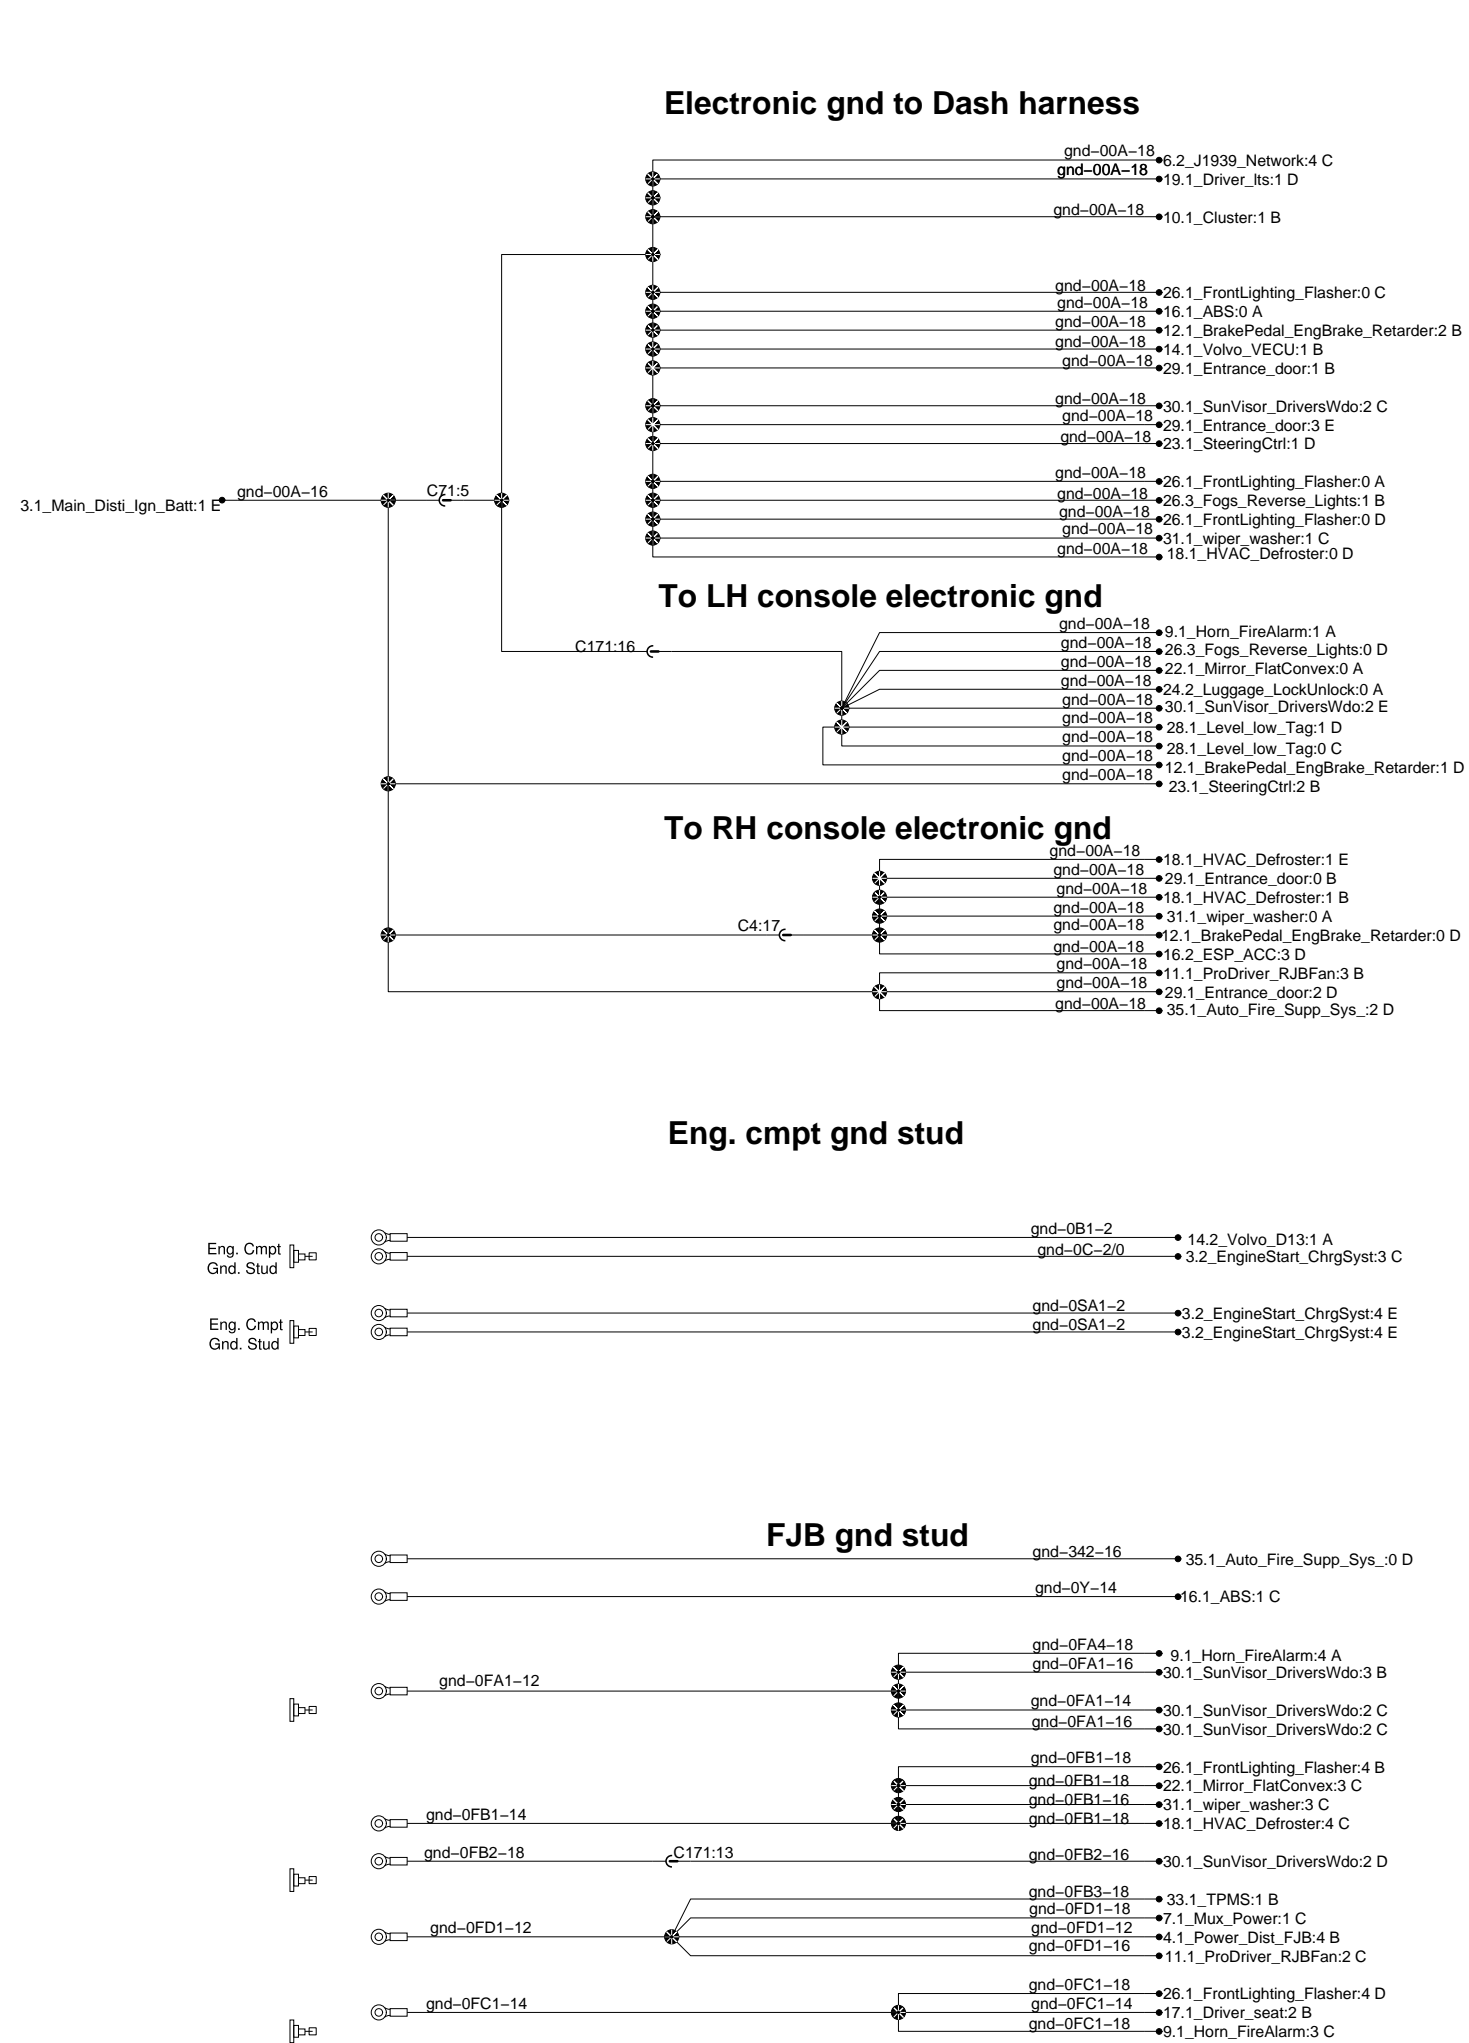

Ground Distribution

Front Top gnd stud

RH Console gnd stud

Evaporator cmpt gnd stud

Condensor cmpt gnd stud

RJB Electronic gnd

RJB gnd stud

SlideOut Elec.Cmpt Chassis Gnd