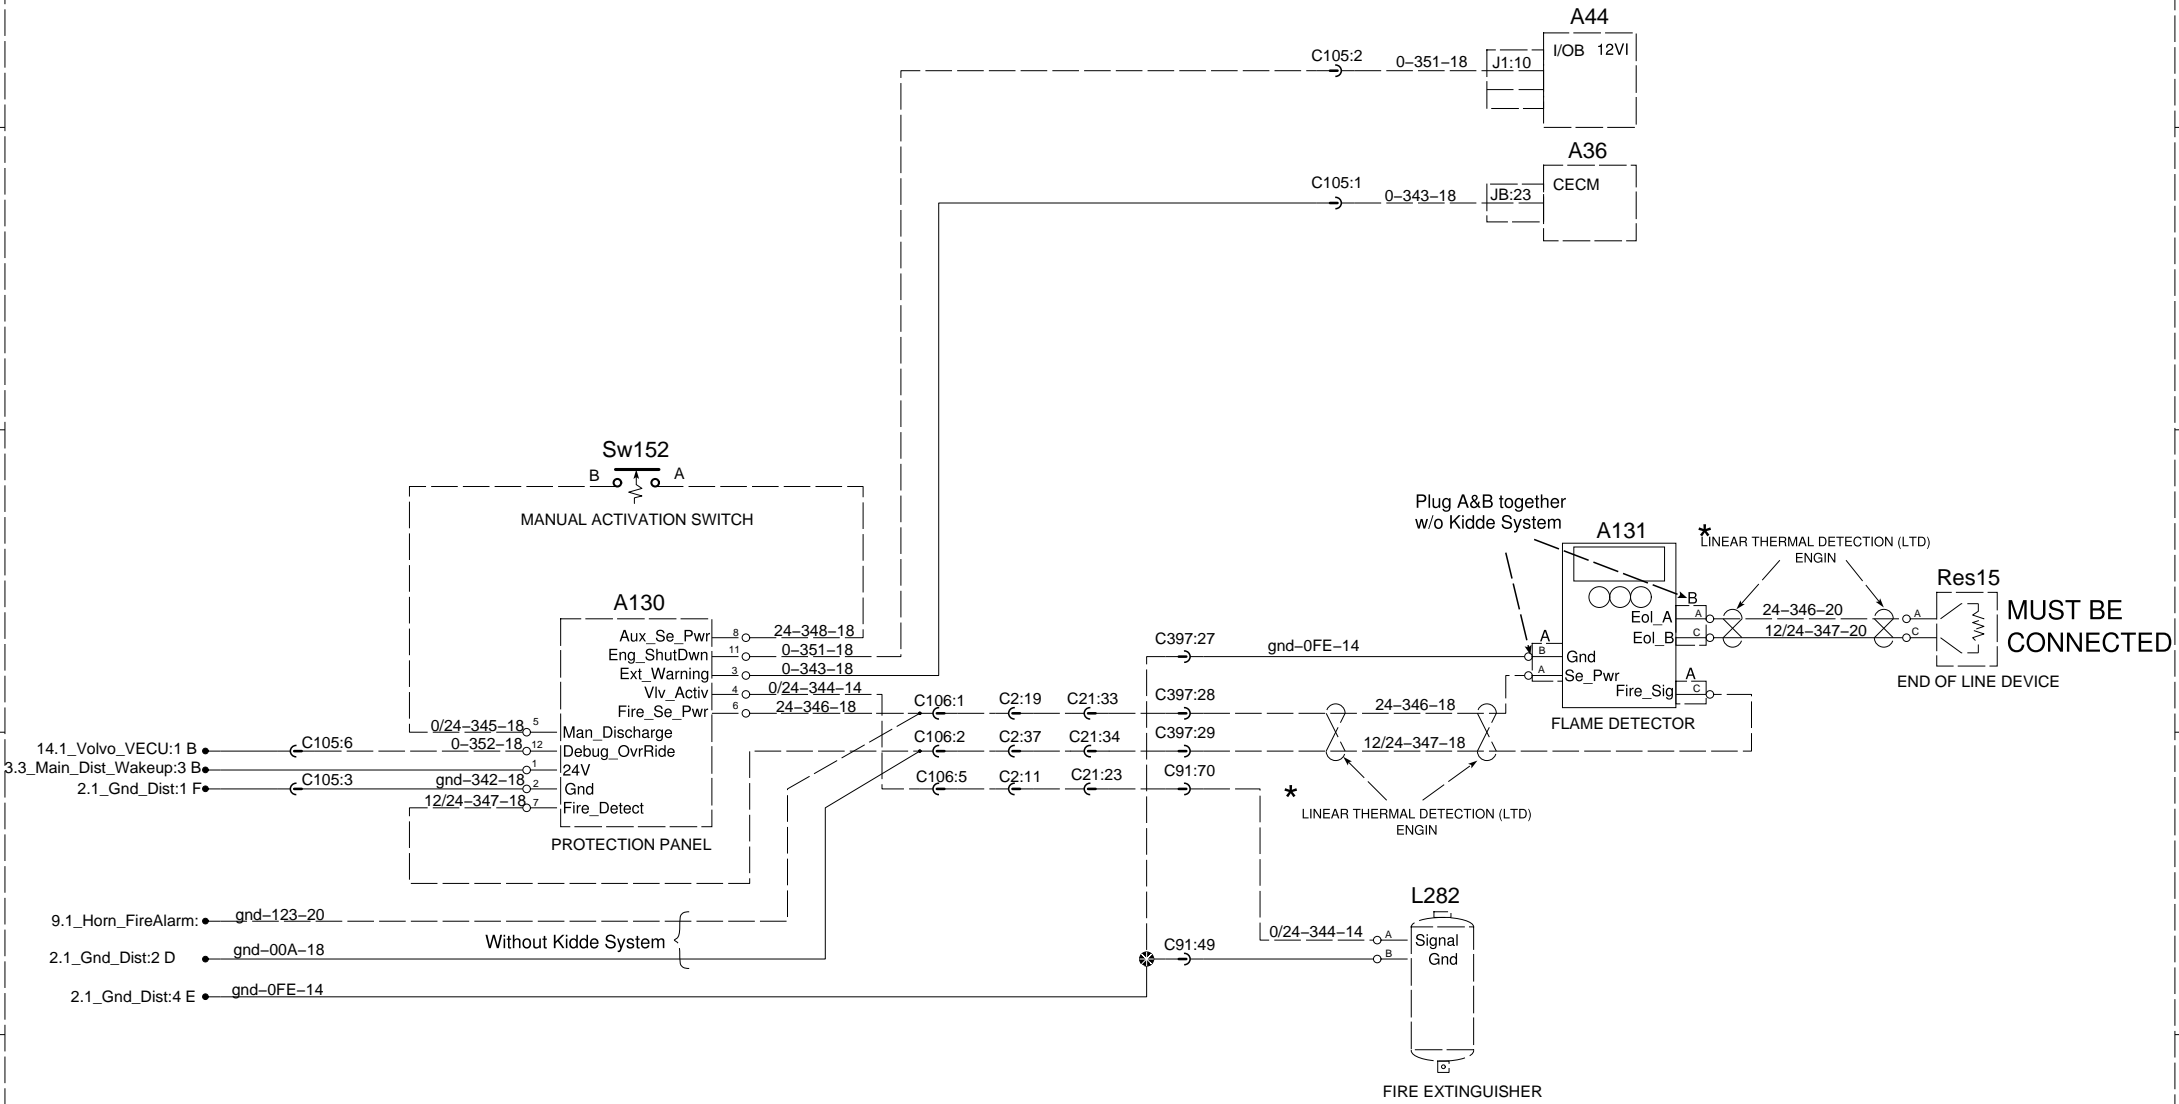

Automatic Fire Suppression System

*LTD ARE RATED TO ALARM BETWEEN 334F (168C) AND 356F (180C), IF THE TEMPERATURE-SENSITIVE INSULATION MELT, THE TWO WIRES GIVE A SIGNAL BY A SHORT-CIRCUITING.