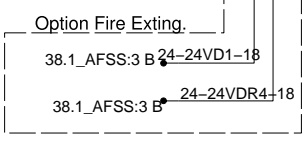

PreHeat (Spheros, Pro Heat)

A

Option: Pre-Heater start when Battery Charger is Plugged

B

C

D

E

OPTION
HVAC R12 Evapo Relay Activates the Preheater Sys.