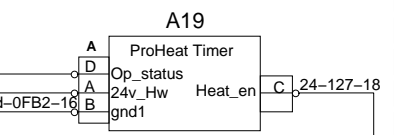

PreHeat (Spheros, Pro Heat)

A

Option: Pre-Heater start when Battery Charger is Plugged

B

C

D

E

OPTION
HVAC R12 Evapo Relay Activates the Preheater Sys.