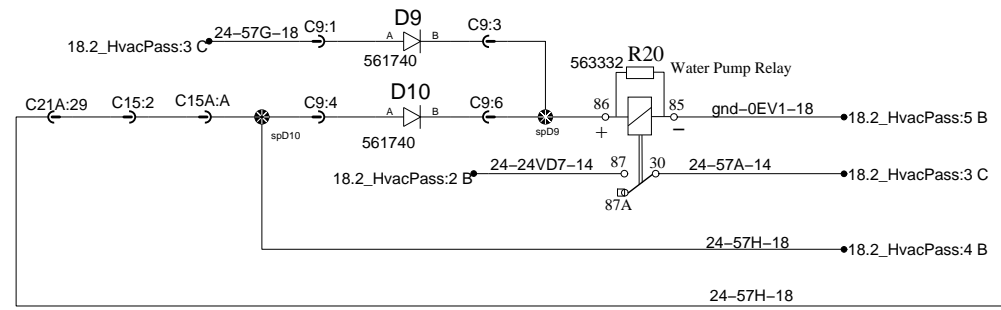

PreHeat (Spheros, Pro Heat)

A

Option: Pre-Heater start when Battery Charger is Plugged

B

C

D

E

OPTION
HVAC R12 Evapo Relay Activates the Preheater Sys.