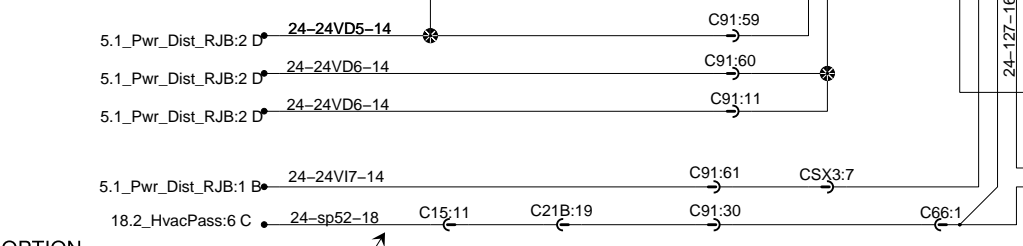

PreHeat (Spheros, Pro Heat)

A

Option: Pre-Heater start when Battery Charger is Plugged

B

C

D

E

OPTION
HVAC R12 Evapo Relay Activates the Preheater Sys.