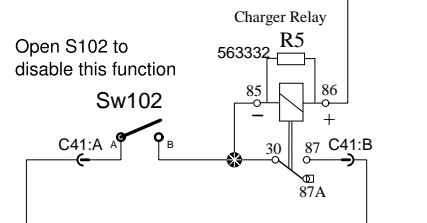

PreHeat (Spheros, Pro Heat)

A

Option: Pre-Heater start when Battery Charger is Plugged

B

C

D

E

OPTION
HVAC R12 Evapo Relay Activates the Preheater Sys.