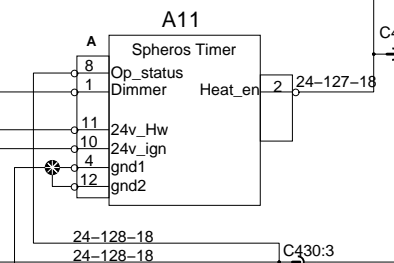

PreHeat (Spheros, Pro Heat)

A

Option: Pre-Heater start when Battery Charger is Plugged

B

C

D

E

OPTION
HVAC R12 Evapo Relay Activates the Preheater Sys.