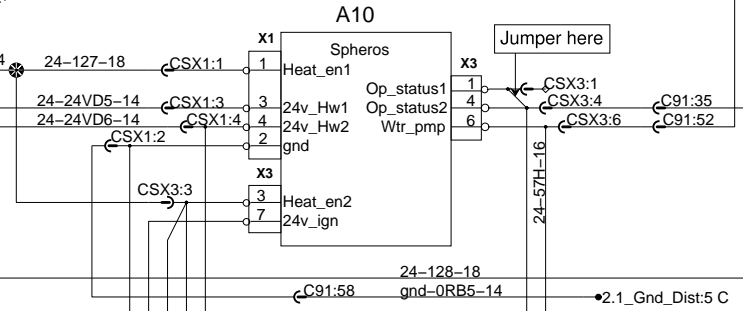

PreHeat (Spheros, Pro Heat)

A

Option: Pre-Heater start when Battery Charger is Plugged

B

C

D

E

OPTION
HVAC R12 Evapo Relay Activates the Preheater Sys.