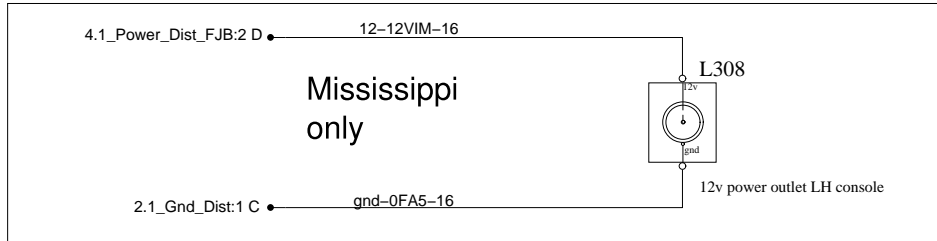

Driver Window and 12V Outlet

WINDOW CONTROL