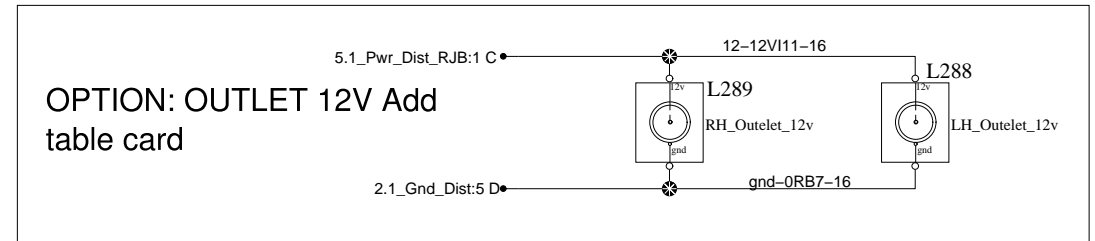

Driver Window and 12V Outlet

WINDOW CONTROL