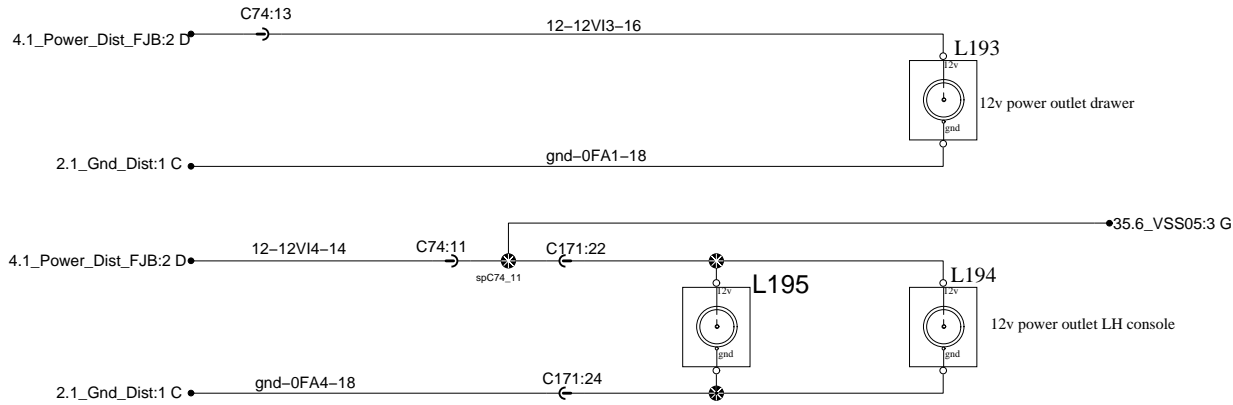

Driver Window and 12V Outlet

WINDOW CONTROL