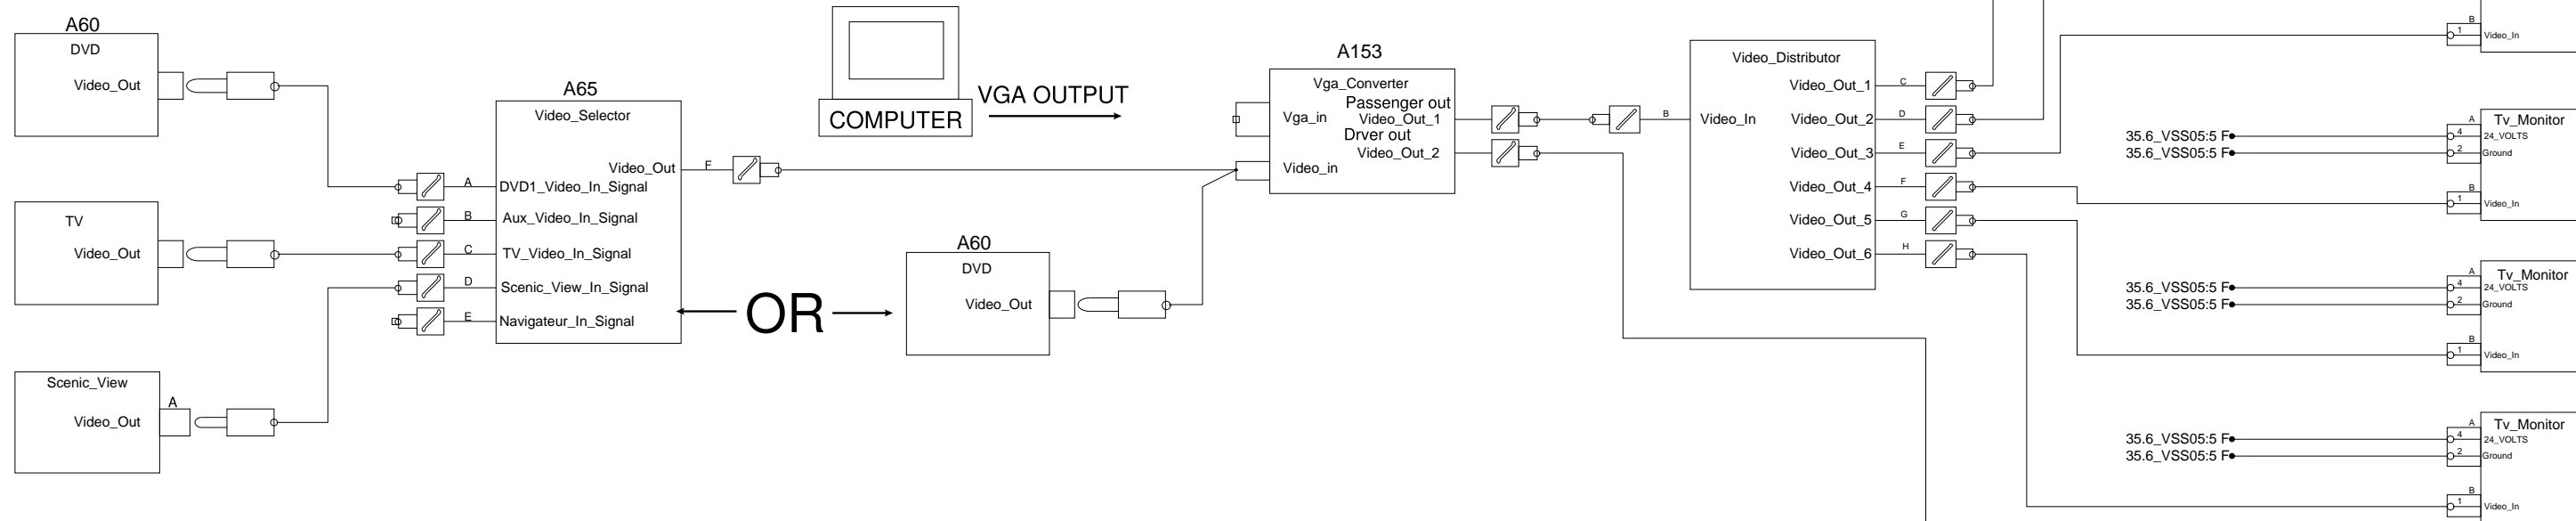

VIDEO DISTRIBUTION & CONVERTER

5 VDC REGULATOR & AUDIO INPUT

OPTION WIRELESS INTERNET (WIFI)