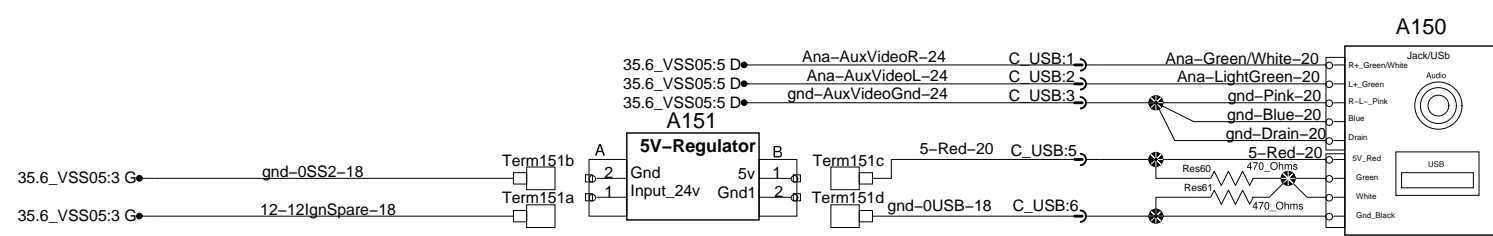

VIDEO DISTRIBUTION & CONVERTER

5 VDC REGULATOR & AUDIO INPUT

OPTION WIRELESS INTERNET (WIFI)