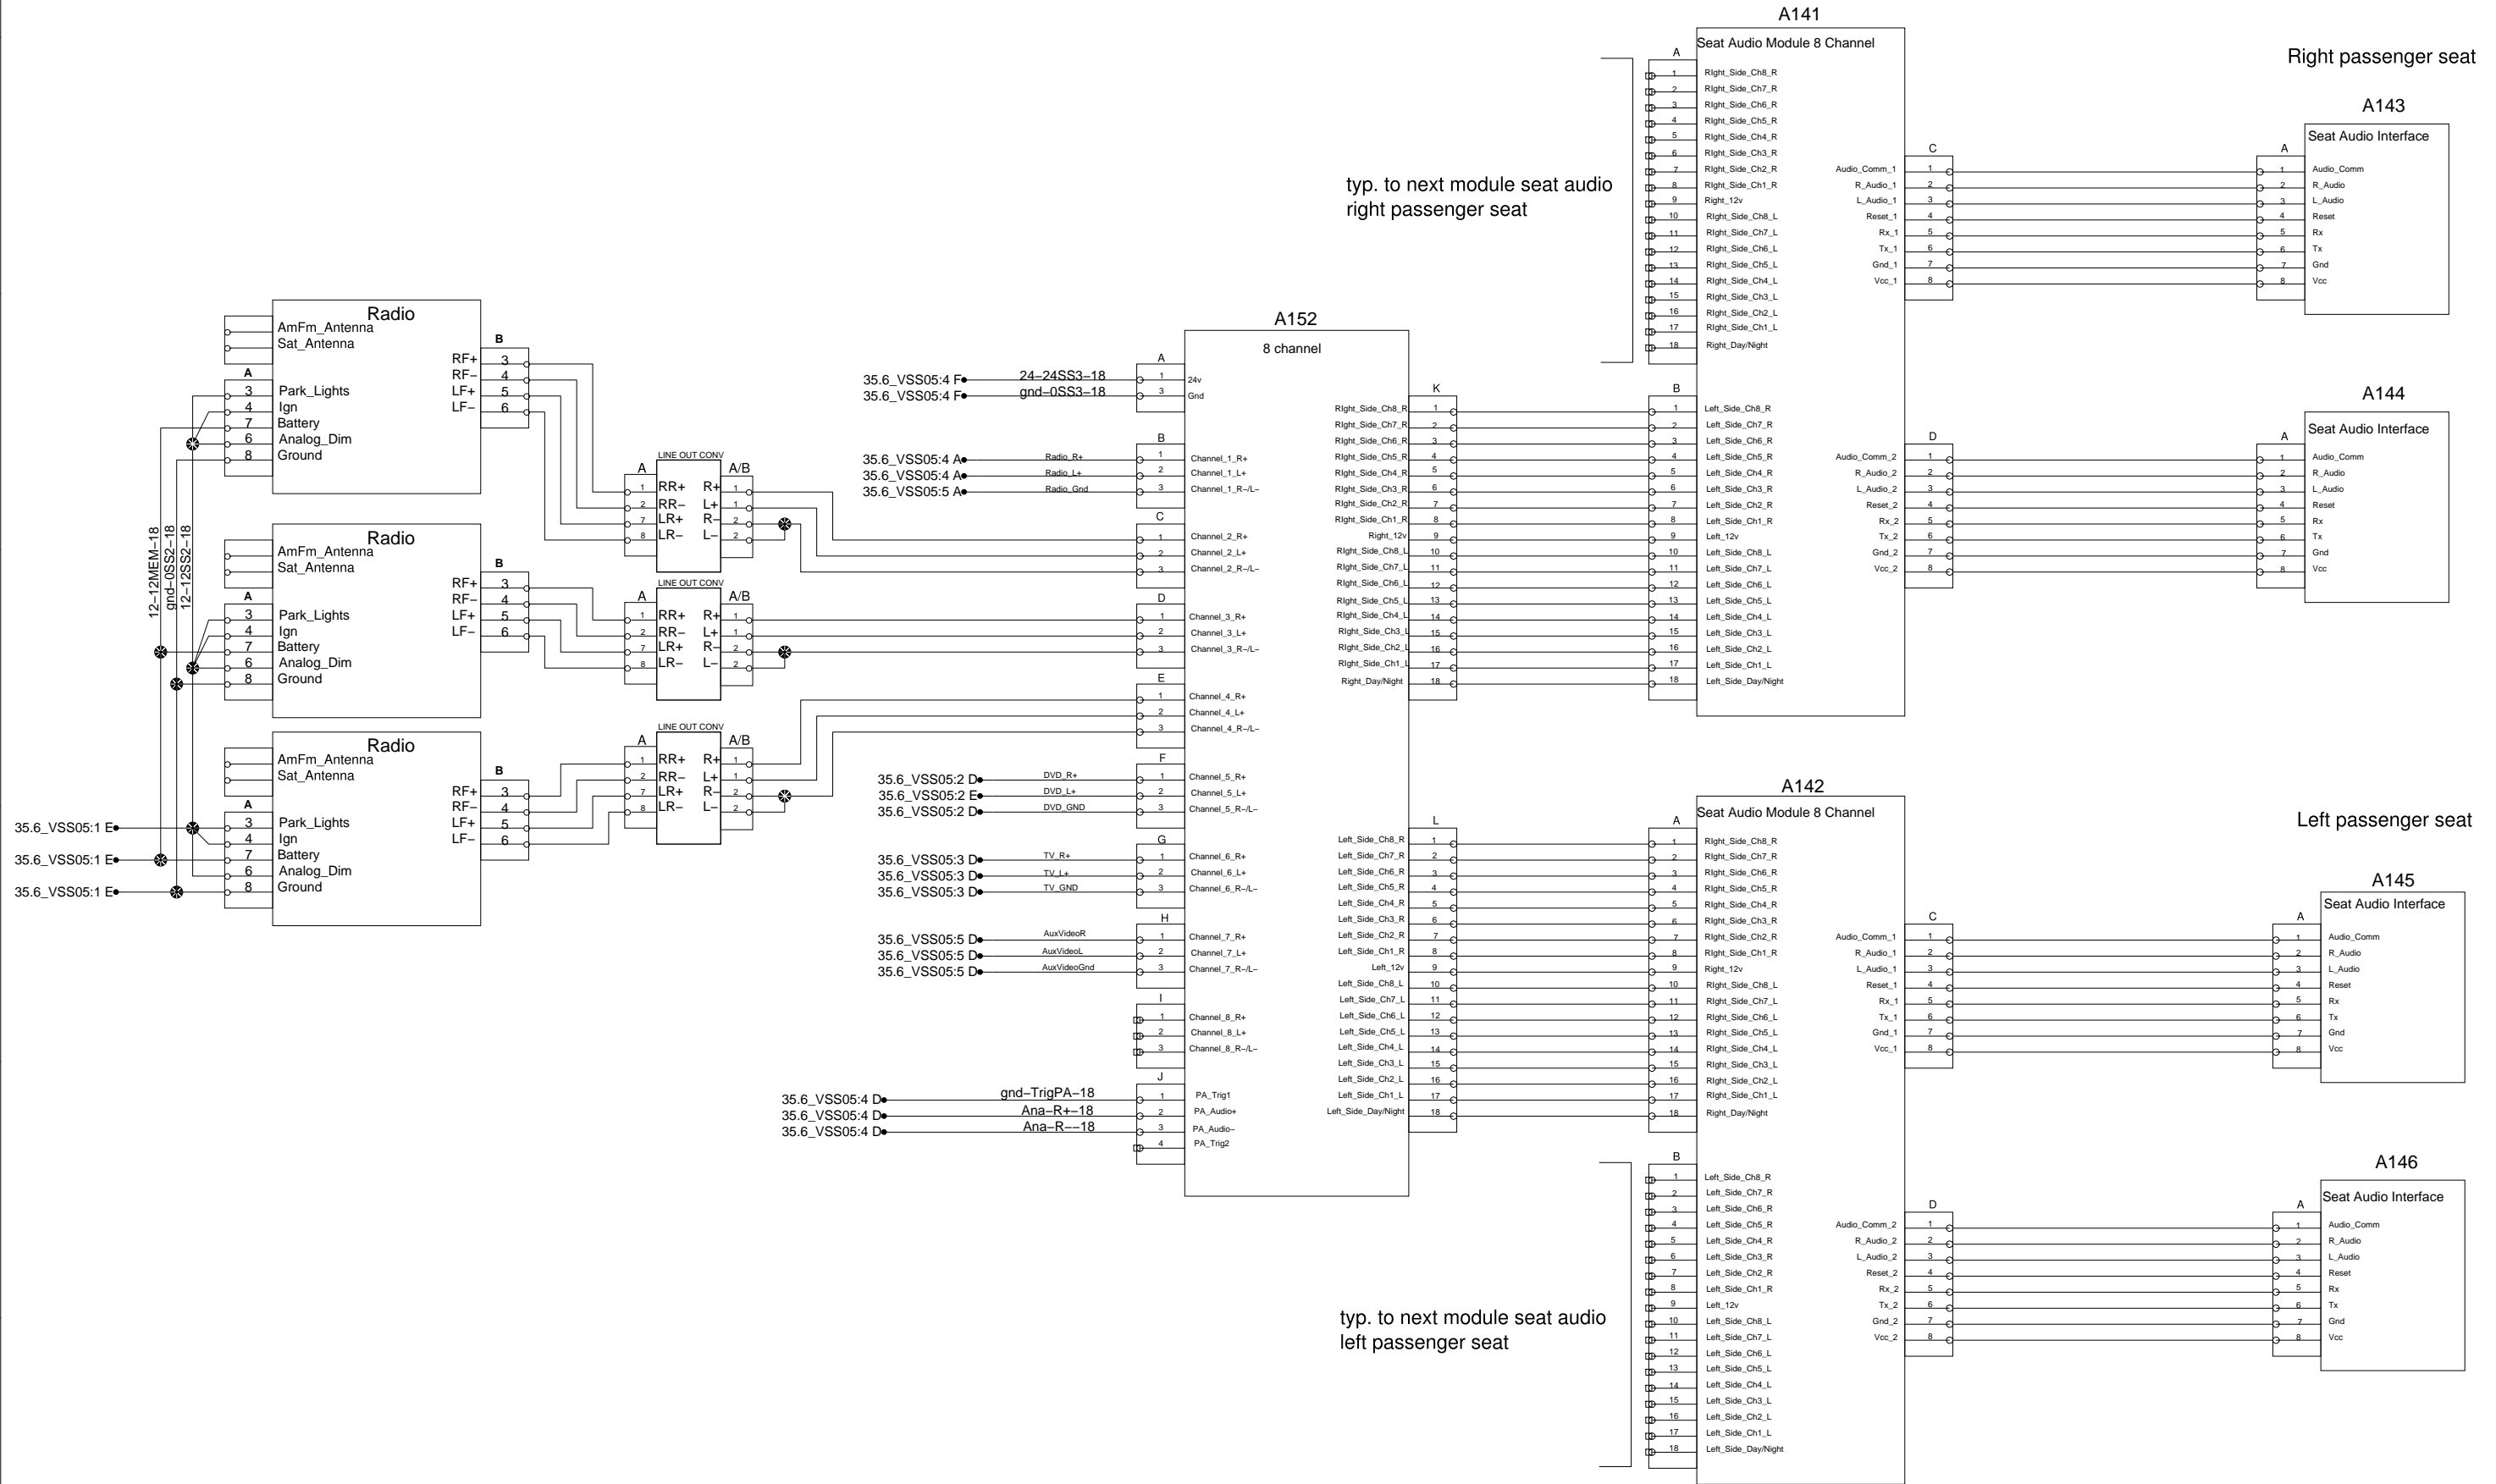

8 CHANNEL SEAT AUDIO SYSTEM

typ. to next module seat audio
right passenger seat

typ. to next module seat audio
left passenger seat