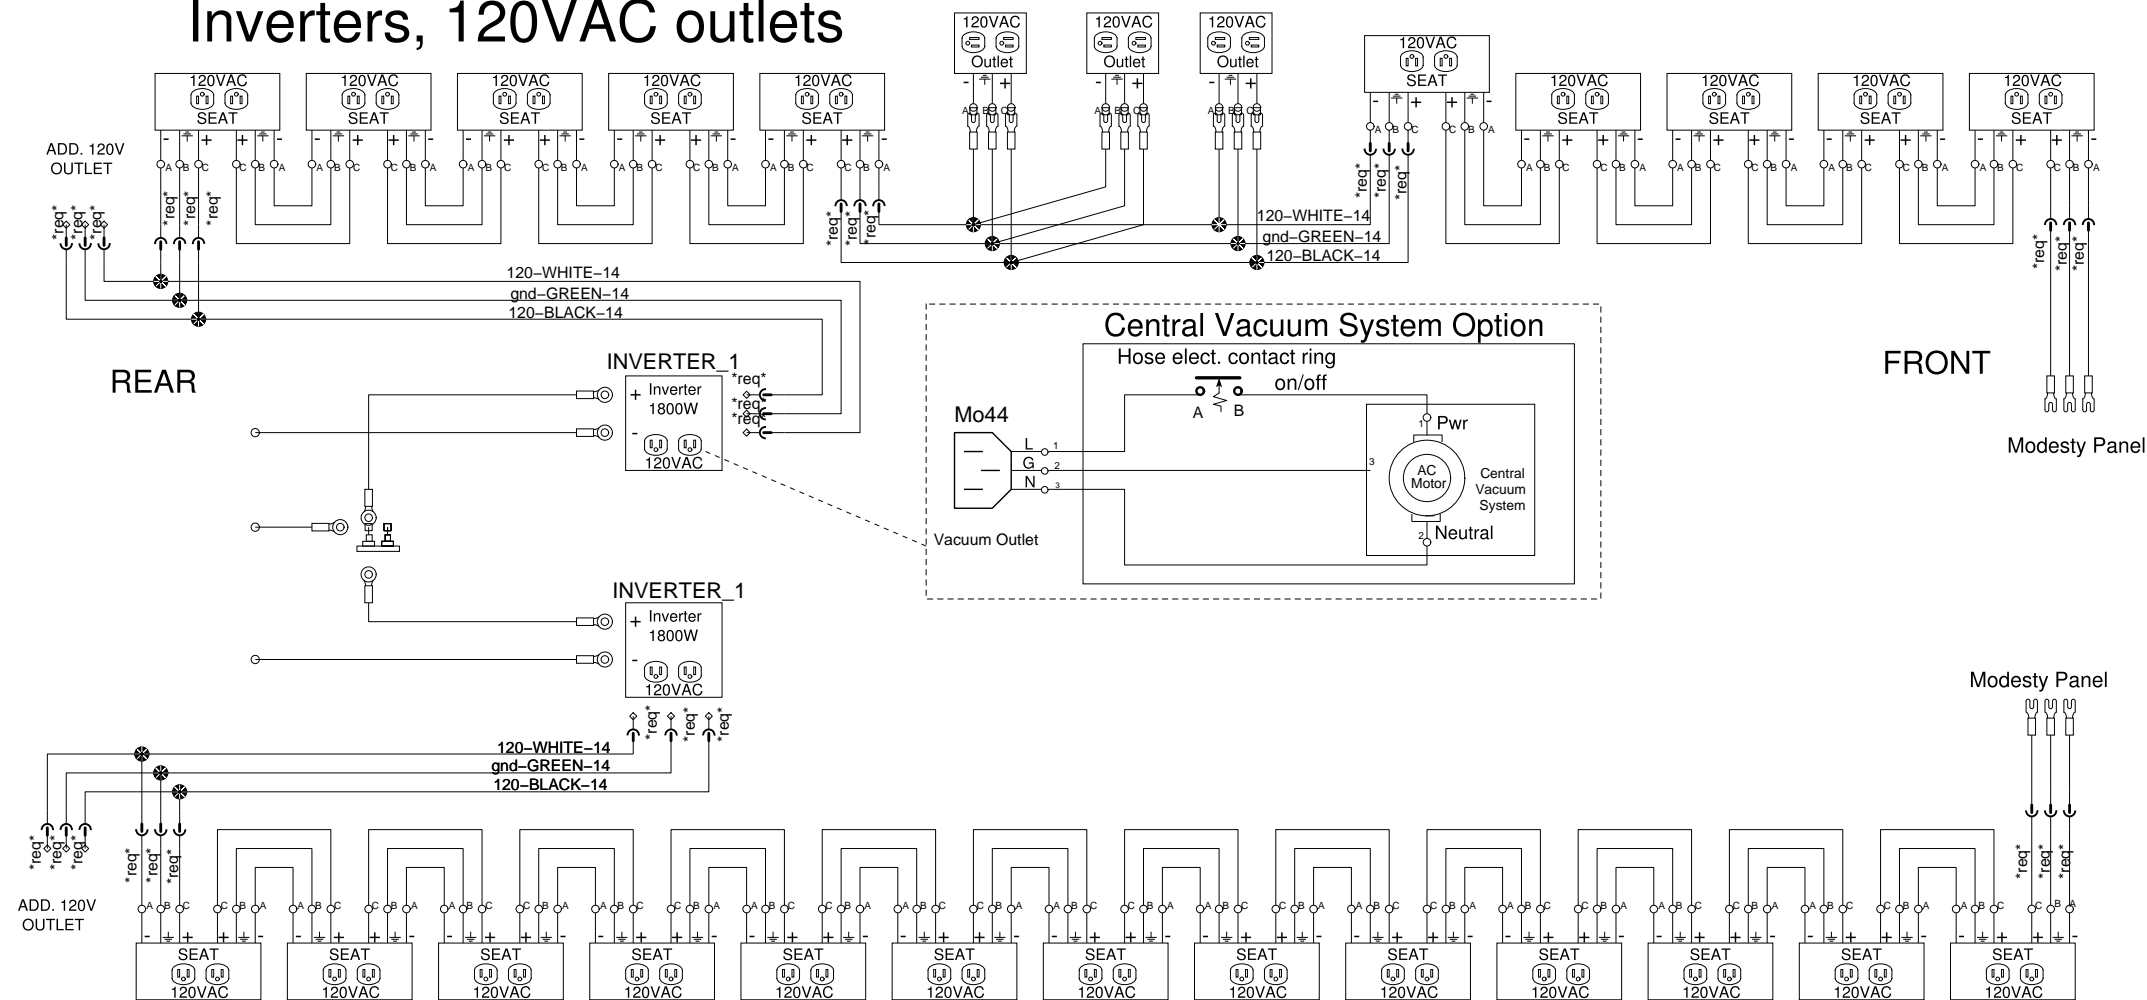

Mississippi Special Request

Inverters, 120VAC outlets

Sound System modifications