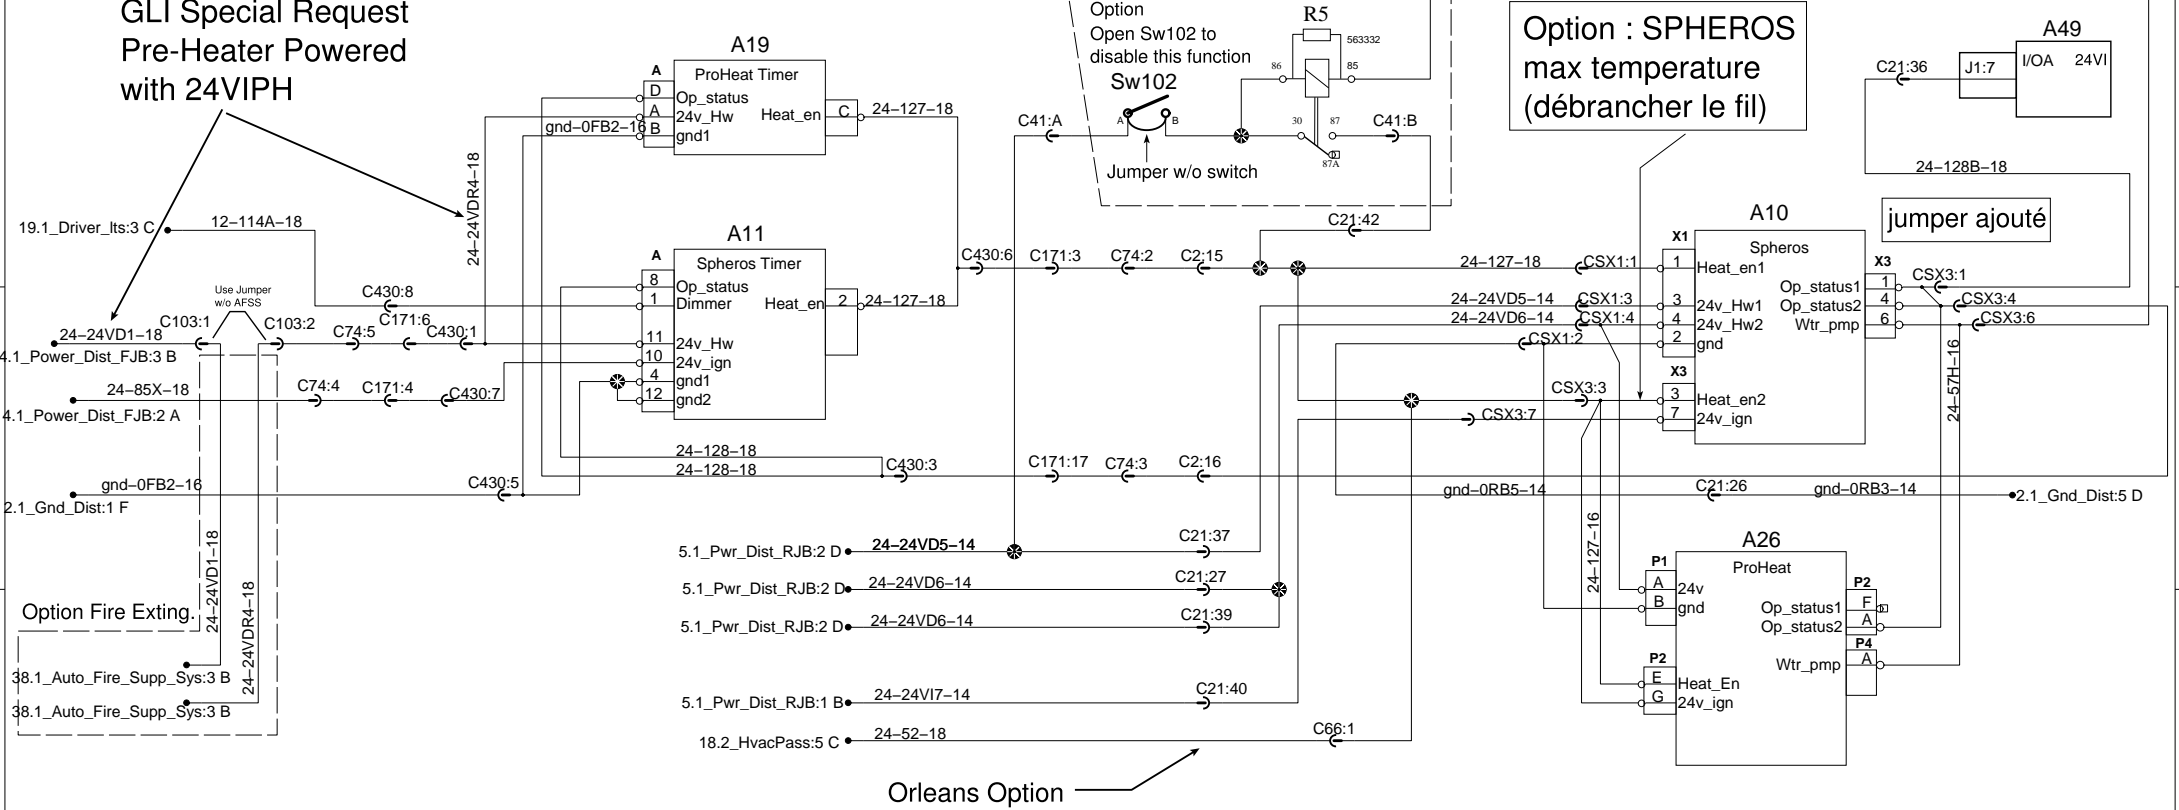

D

Option Fire Extng.

E

Orleans Option

0

1

2

3

4