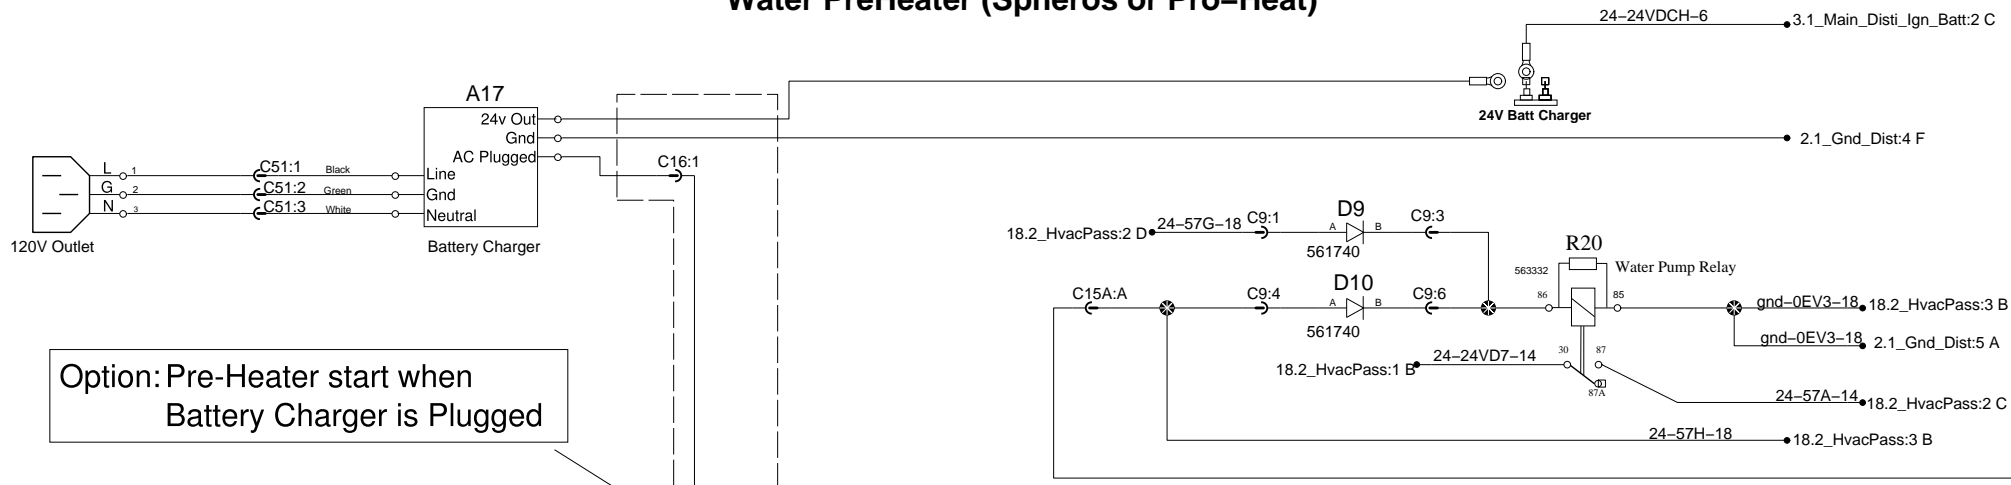

# Water PreHeater (Spheros or Pro-Heat)

A

Option: Pre-Heater start when Battery Charger is Plugged

B

GLI Special Request  
Pre-Heater Powered  
with 24VIPH

Option : SPHEROS  
max temperature  
(débrancher le fil)