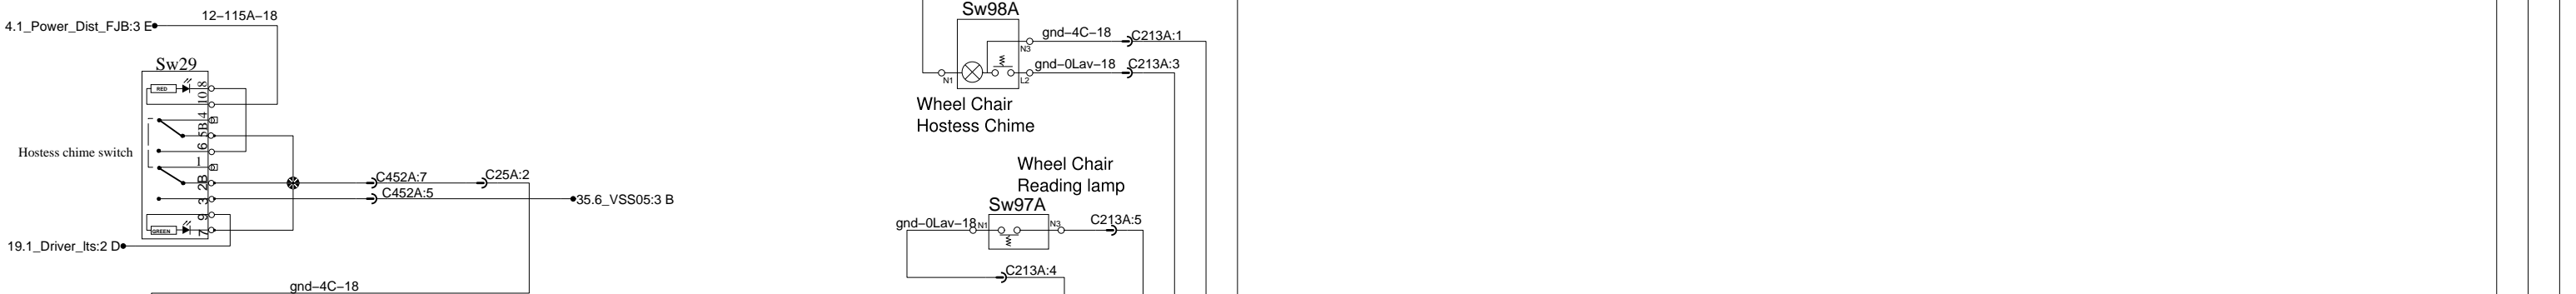

Reading lamp and Hostess chime

Reading lamp and Hostess Chime with WCL Ricon RH

Front

Rear

Reading lamp and Hostess Chime LH