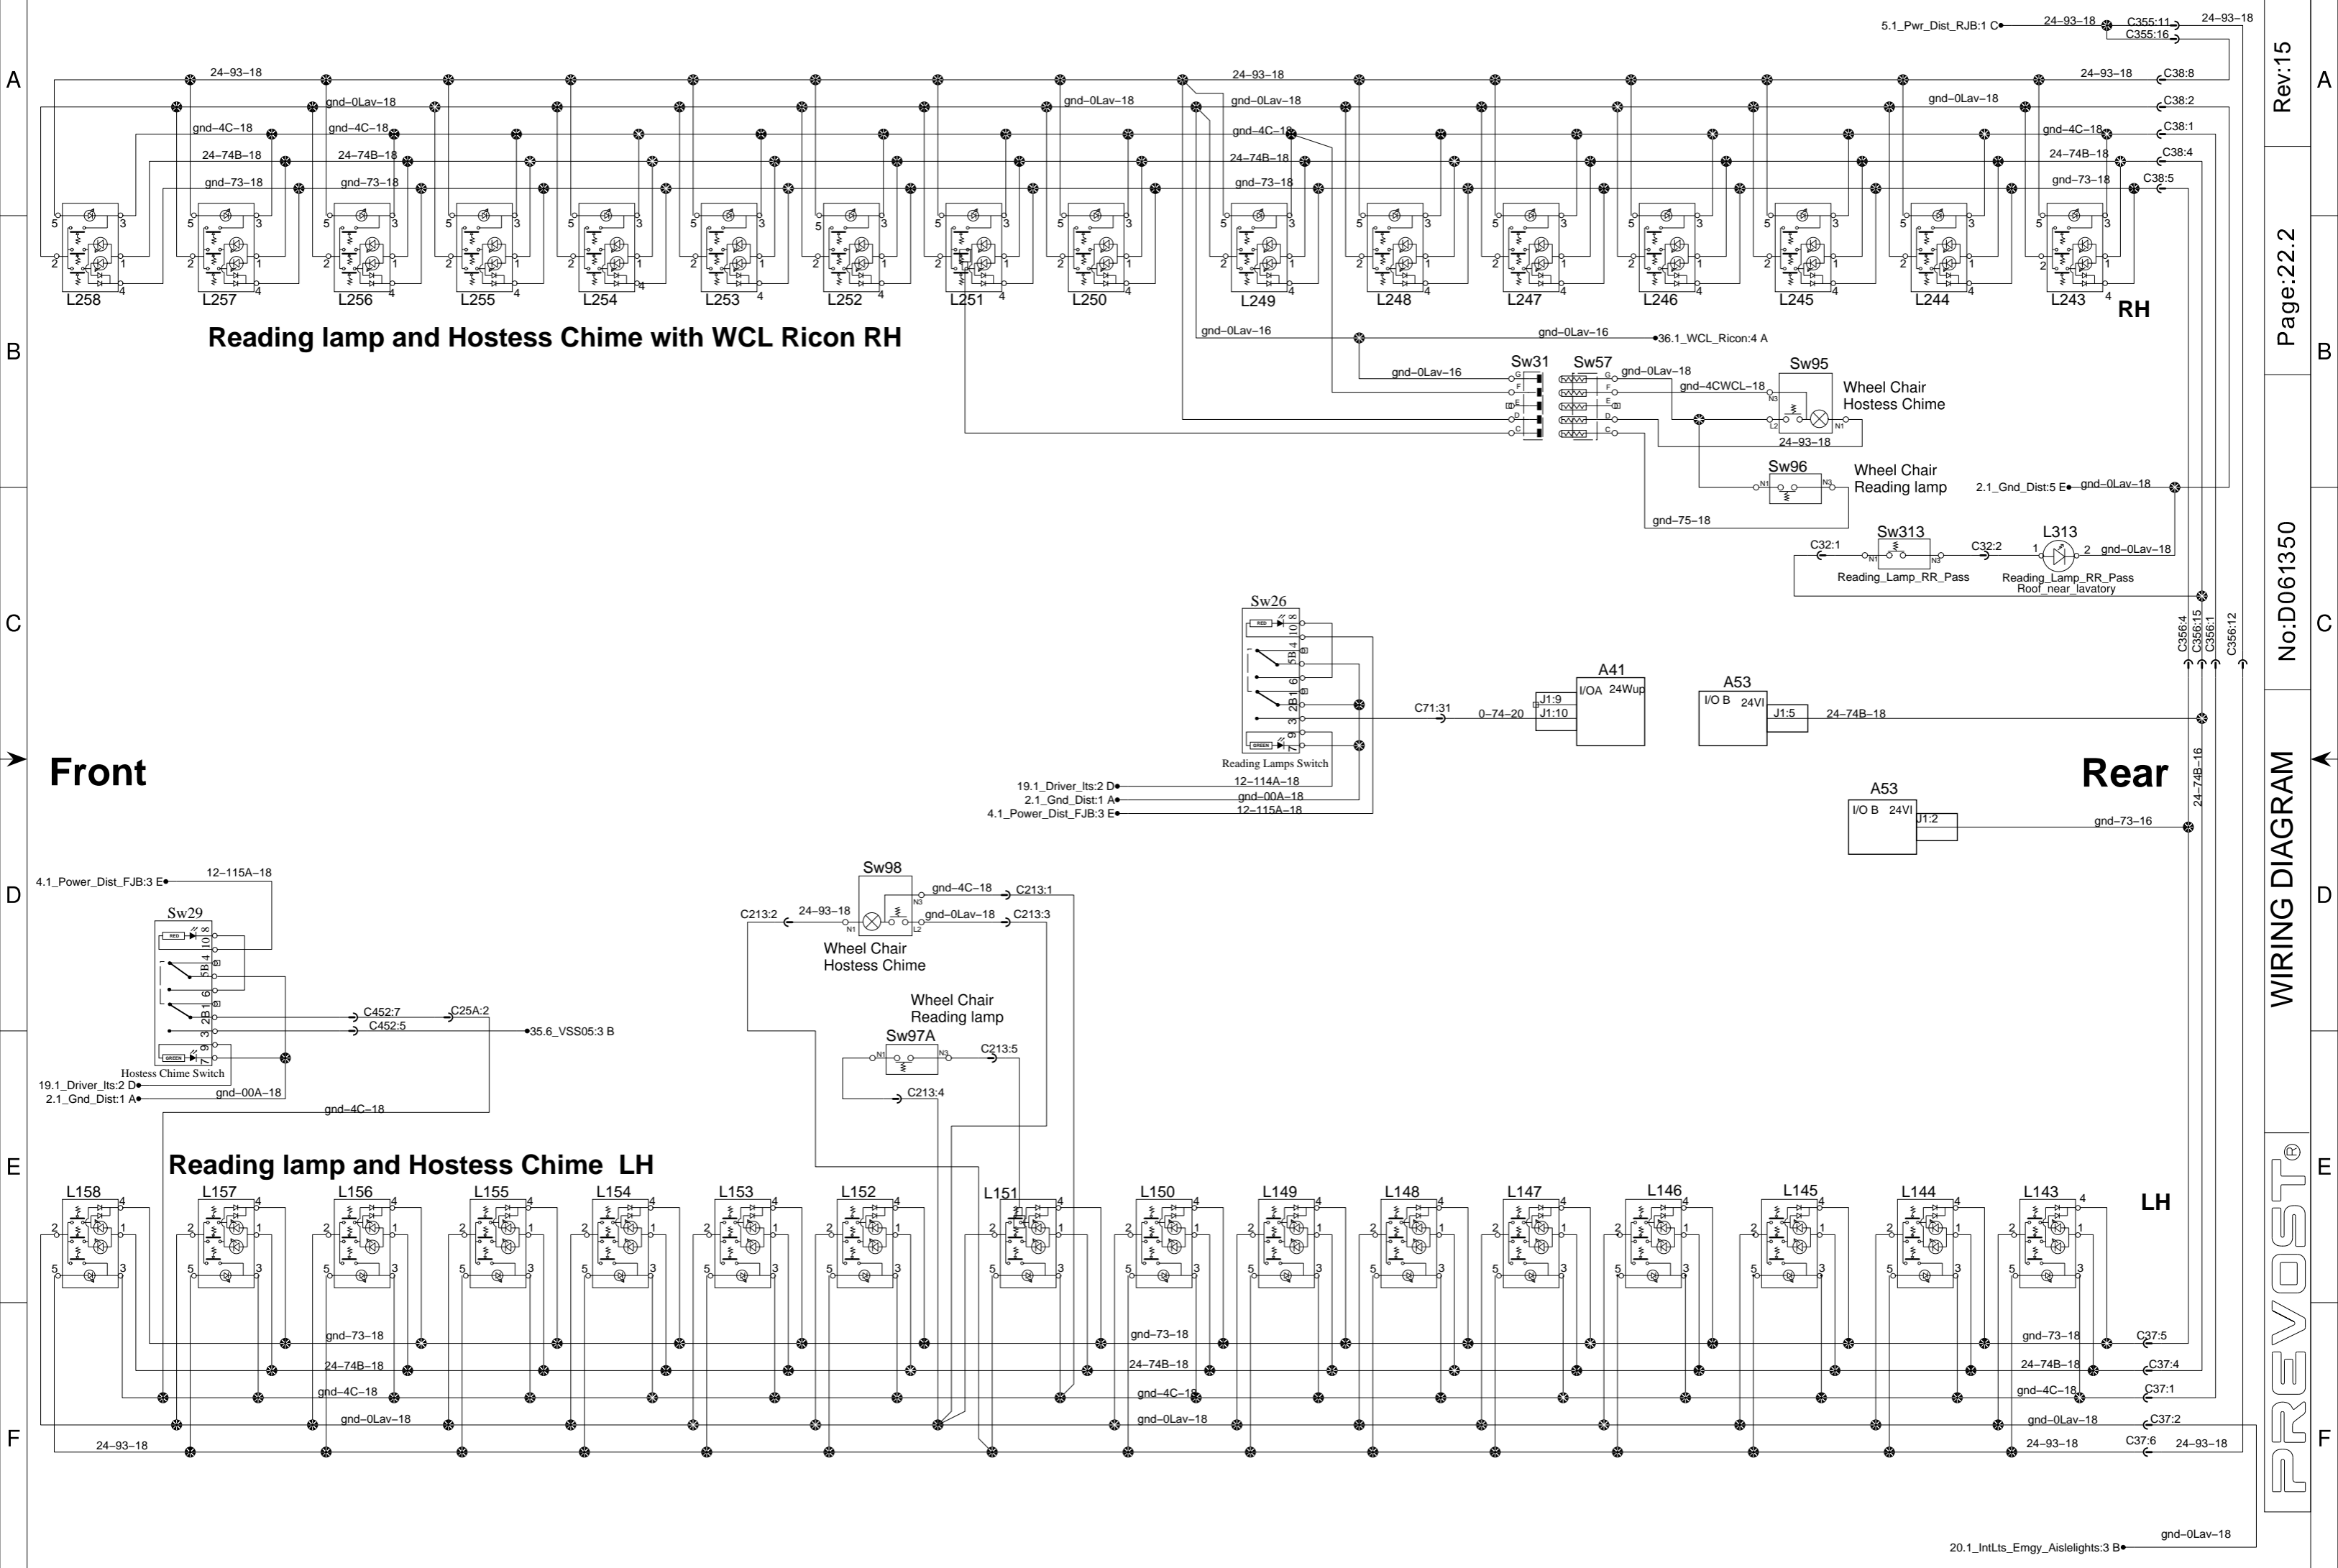

Reading lamp and Hostess chime

Front

Rear

Rev:15
Page:22.2
No:D061350
WIRING DIAGRAM

PREVOST®