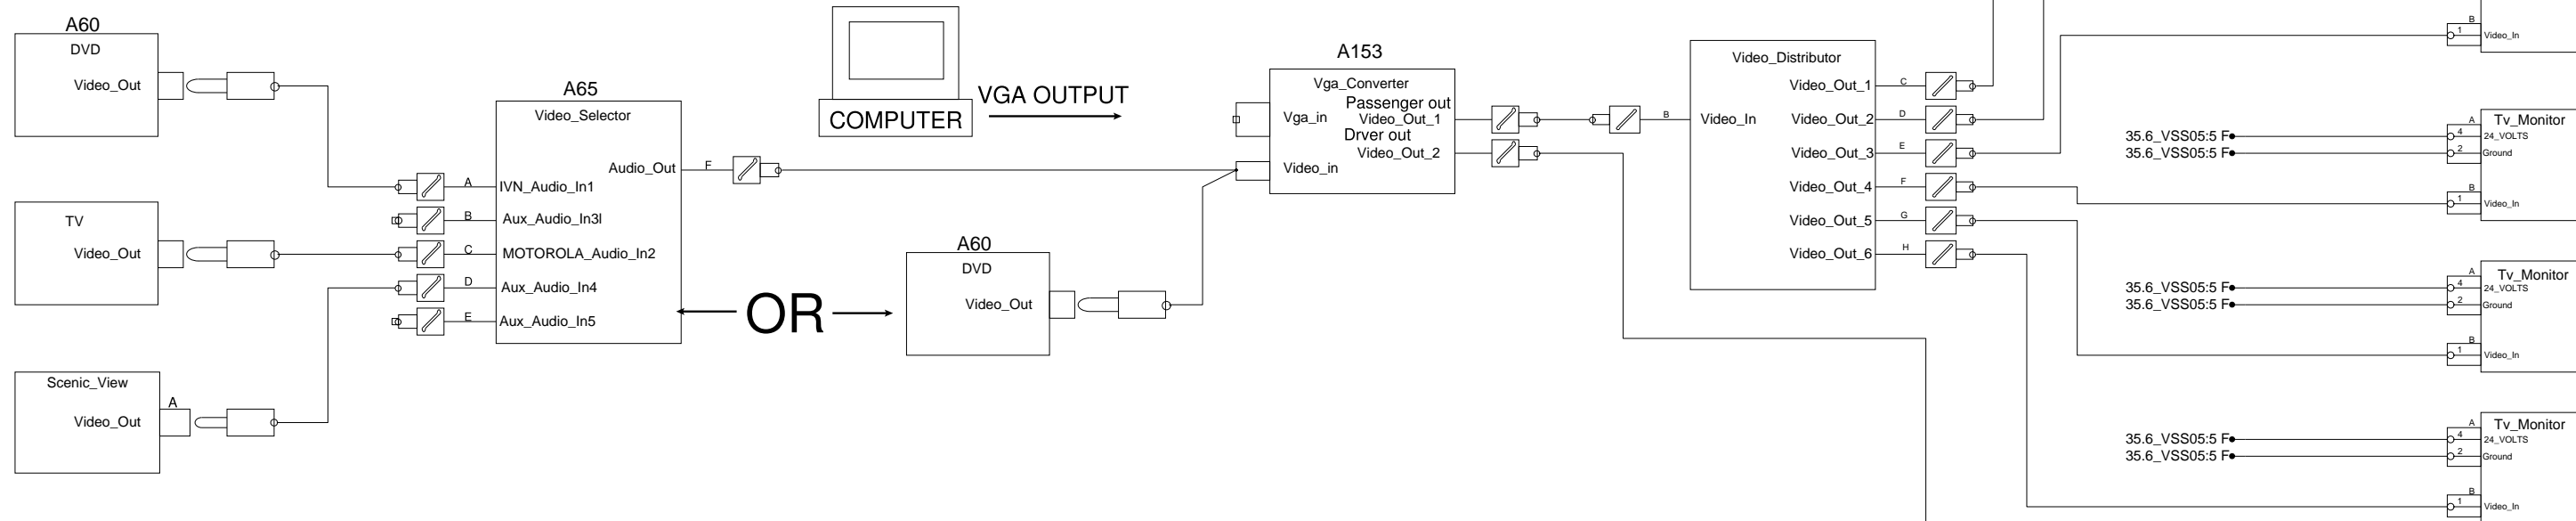

VIDEO DISTRIBUTION & CONVERTER

5 VDC REGULATOR & AUDIO INPUT

OPTION WIRELESS INTERNET (WIFI)

SP3 FOR GLI X3