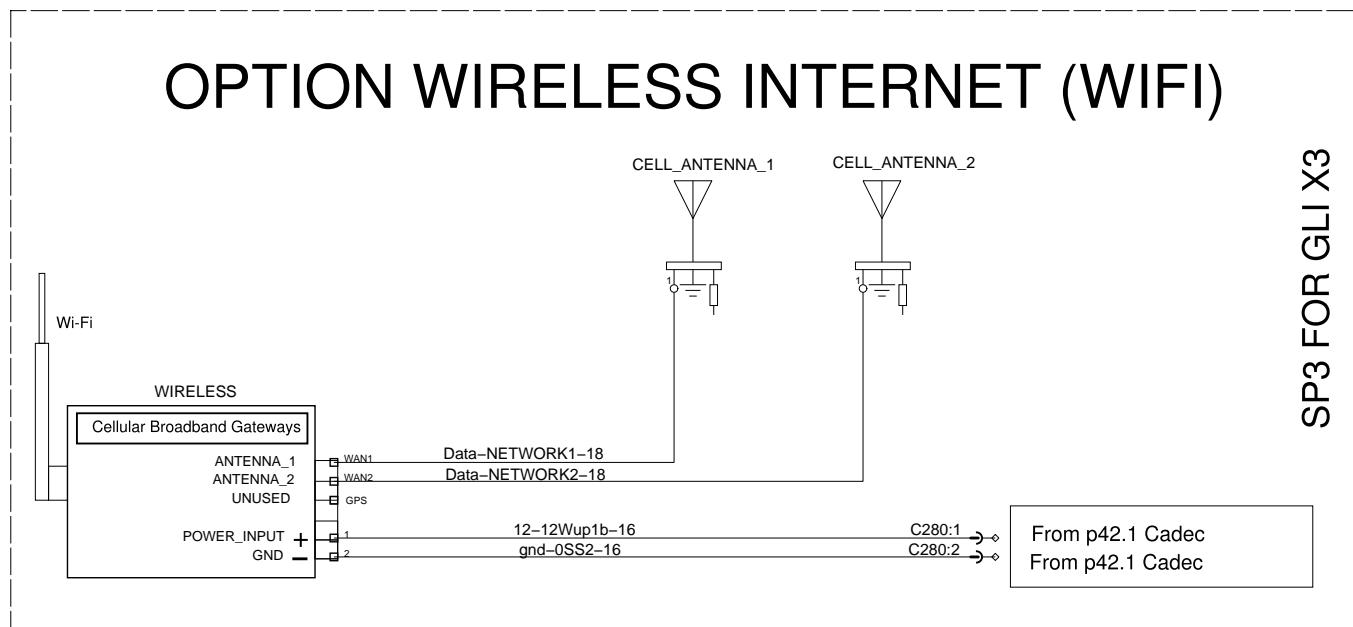

VIDEO DISTRIBUTION & CONVERTER

5 VDC REGULATOR & AUDIO INPUT

OPTION WIRELESS INTERNET (WIFI)

SP3 FOR GLI X3