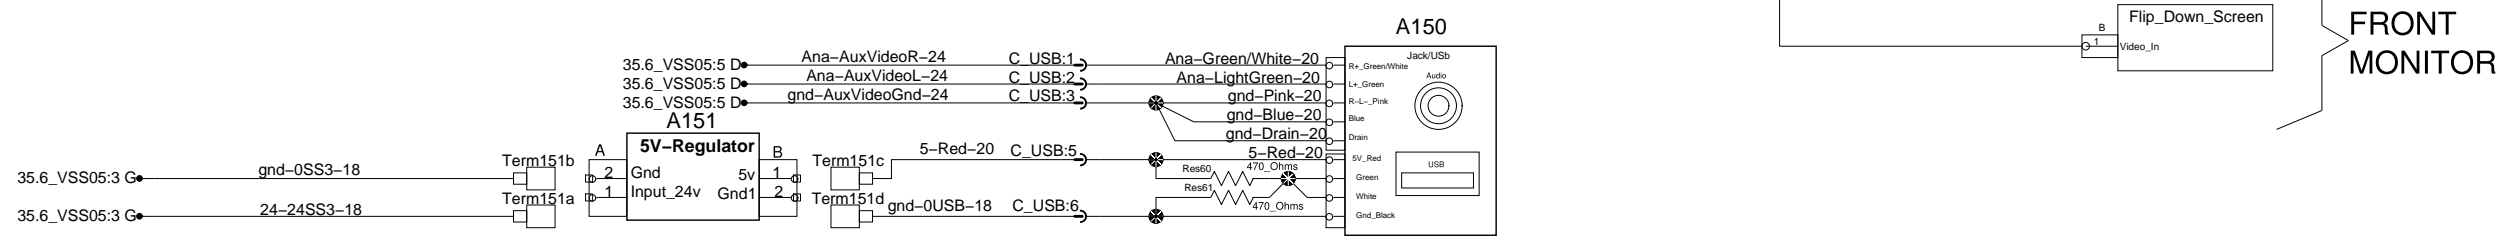

VIDEO DISTRIBUTION & CONVERTER

5 VDC REGULATOR & AUDIO INPUT

OPTION WIRELESS INTERNET (WIFI)

SP3 FOR GLI X3