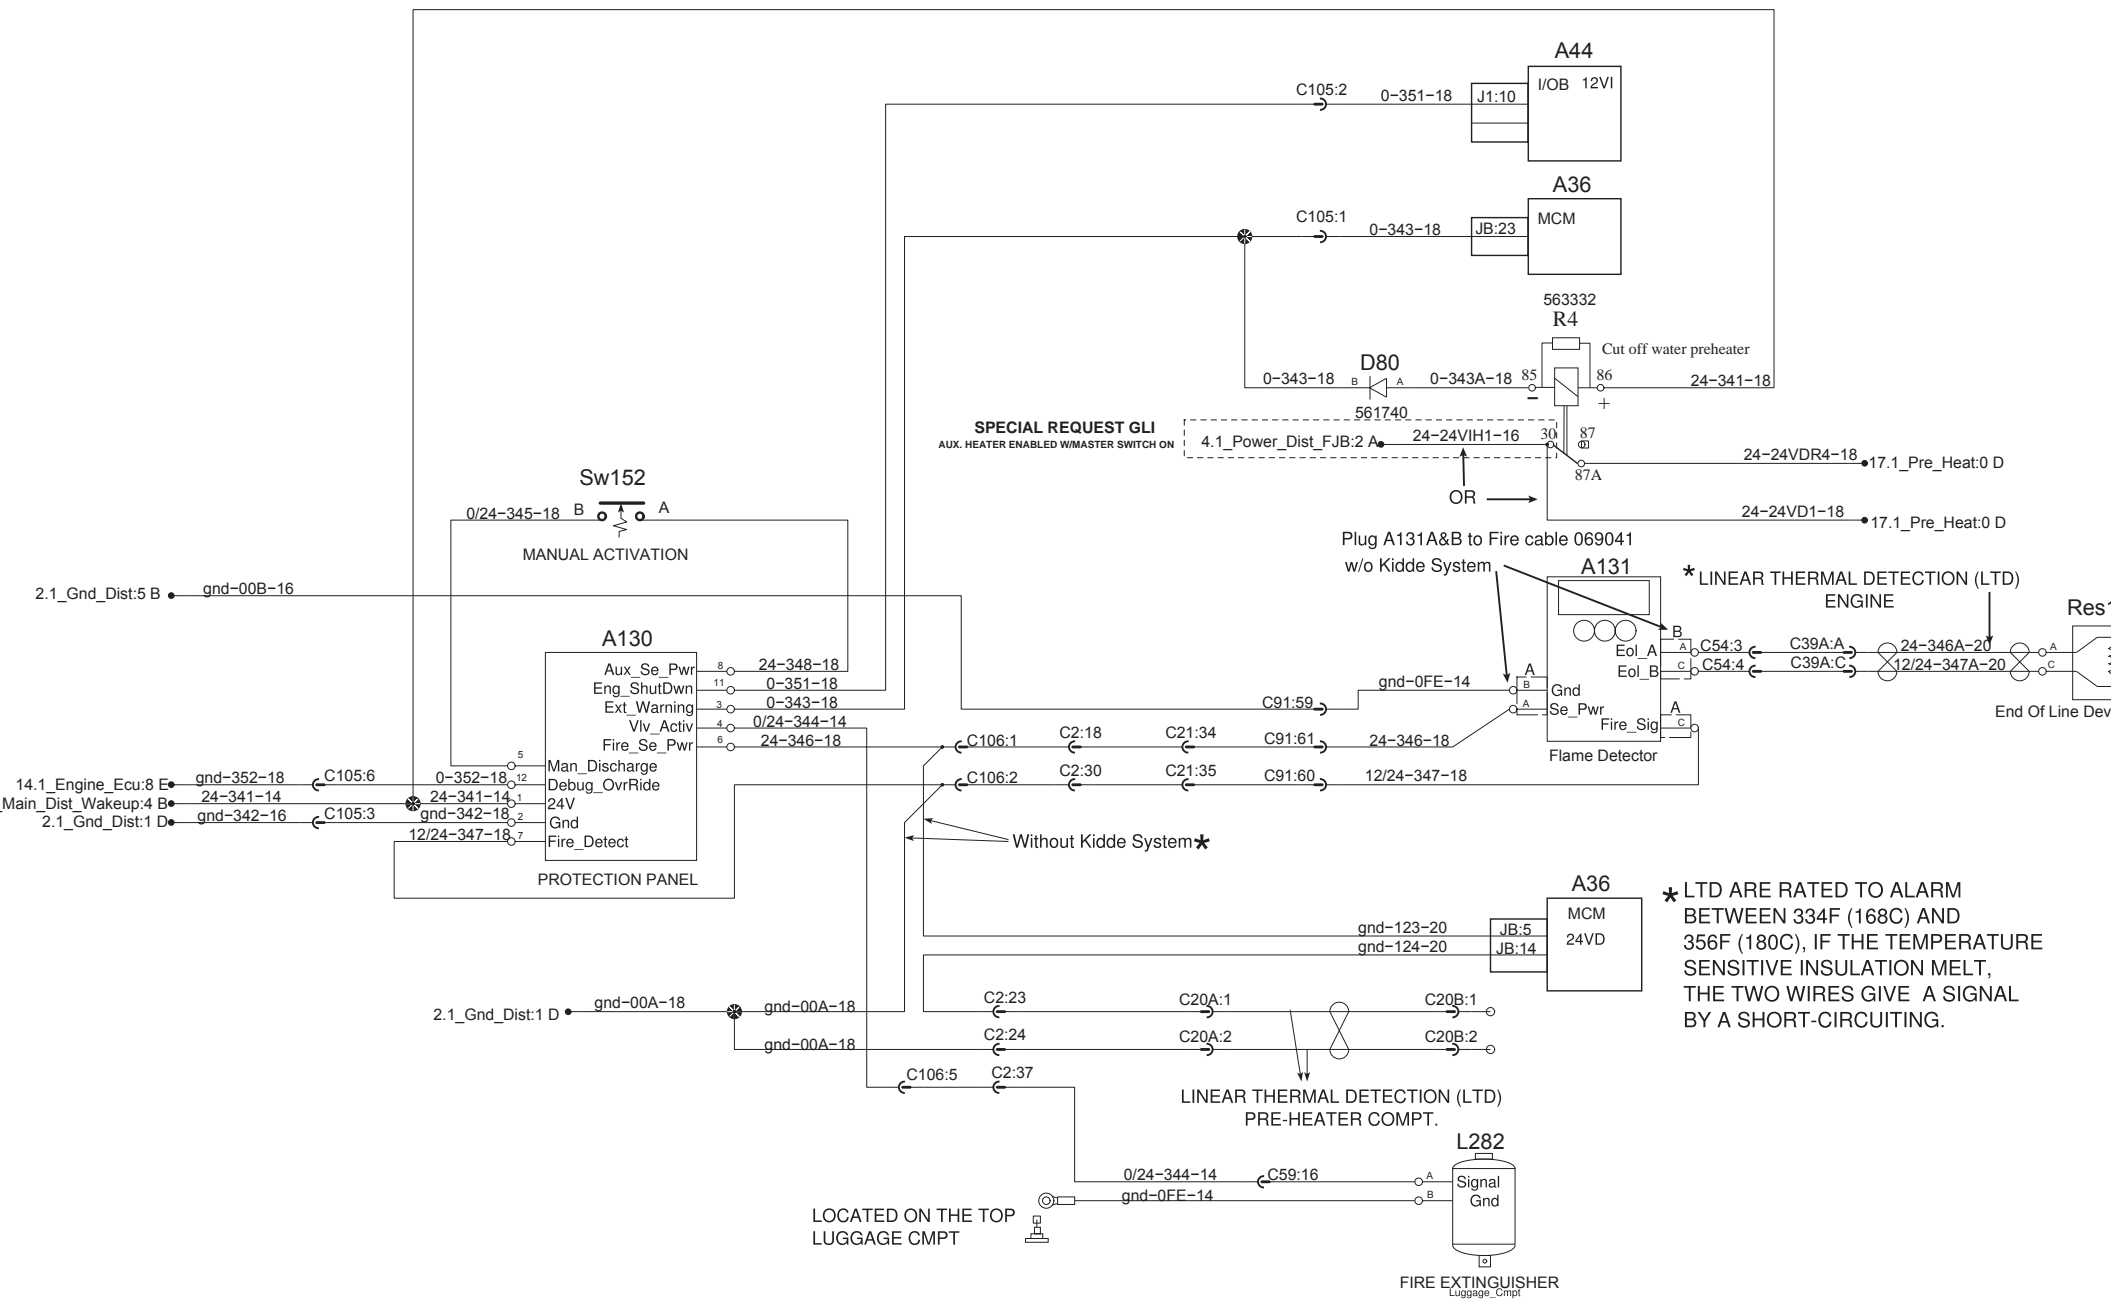

Automatic Fire Suppression System

* LTD ARE RATED TO ALARM BETWEEN 334F (168C) AND 356F (180C), IF THE TEMPERATURE SENSITIVE INSULATION MELT, THE TWO WIRES GIVE A SIGNAL BY A SHORT-CIRCUITING.