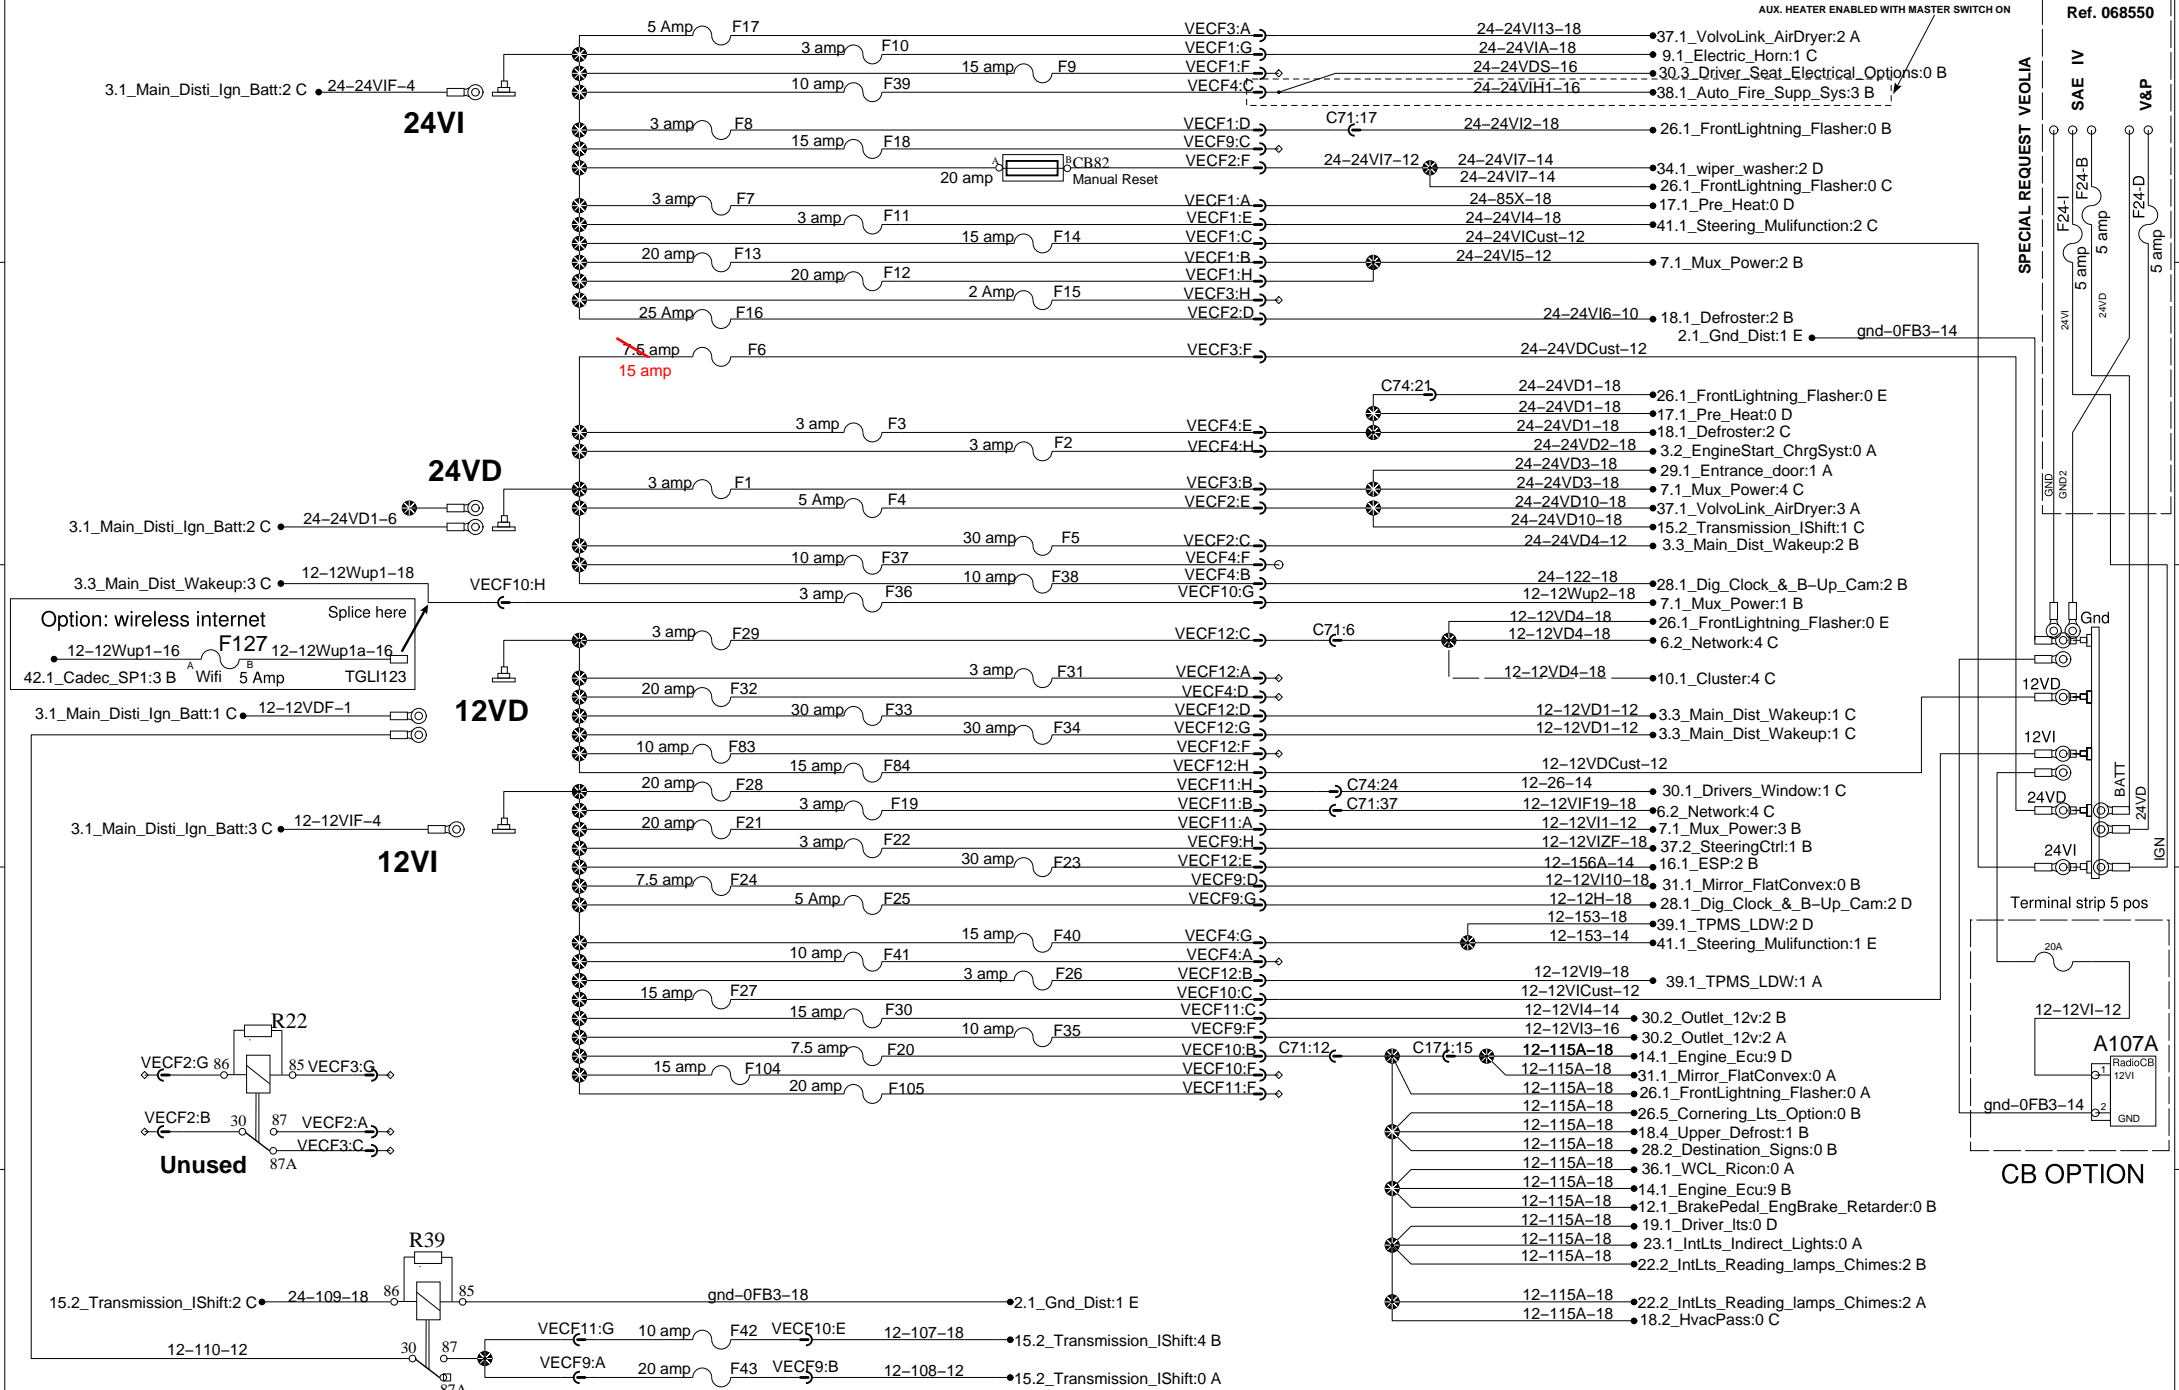

Power Distribution Front Junction Box

Ref. 068550

A

A

B

B

C

C

D

D

E

E

0

1

2

3

4