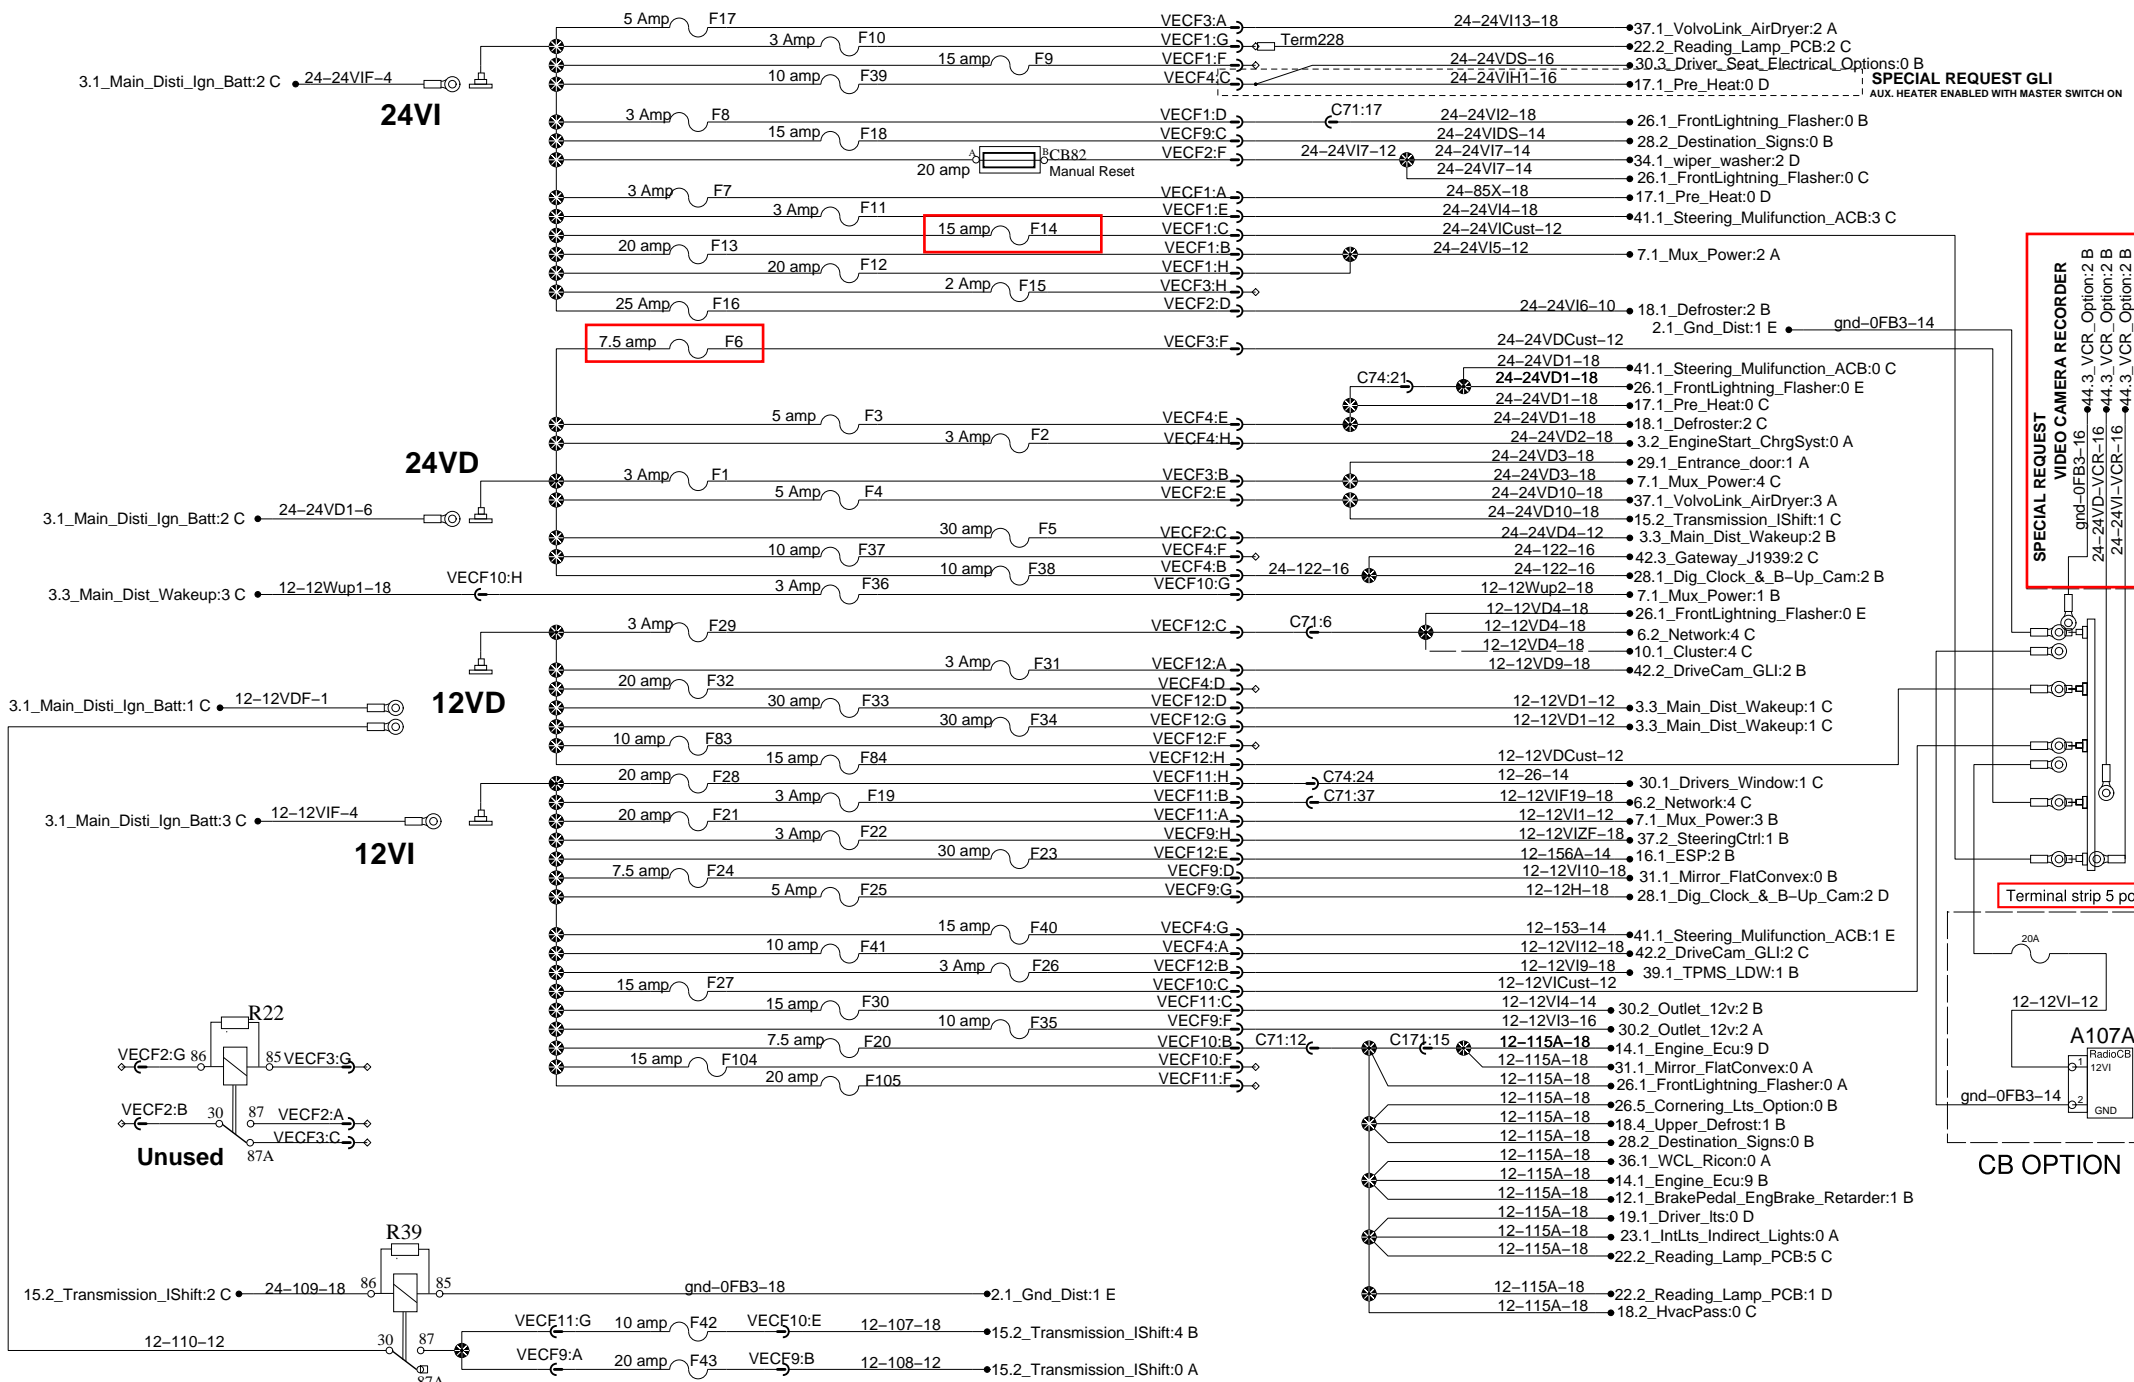

Power Distribution Front Junction Box

A

A

B

B

C

C

D

D

E

E

SPECIAL REQUEST VIDEO CAMERA RECORDER
 gnd-0FB3-16
 24-24VD-VCR-16
 24-24VI-VCR-16
 44.3_VCR_Option:2 B
 44.3_VCR_Option:2 B
 44.3_VCR_Option:2 B

Terminal strip 5 pos

A107A
 RadioCB
 12VI
 gnd-0FB3-14
 2
 GND