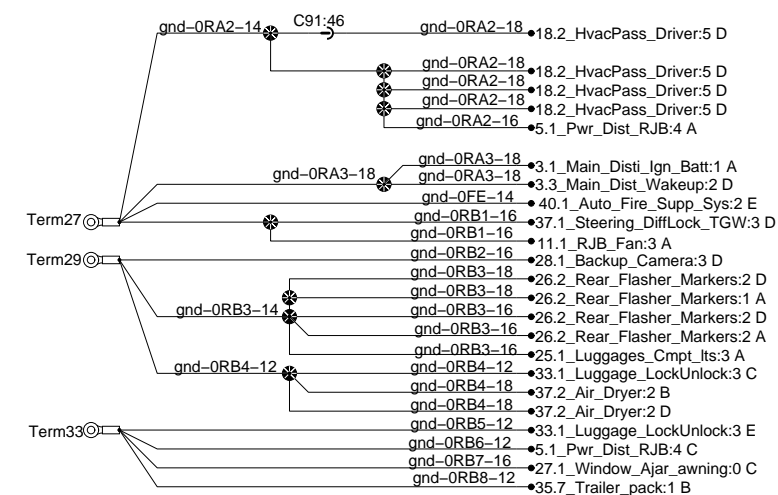

Engine cmpt electronic gnd

Electronic gnd to Dash harness

Front gnd stud

Front Top gnd stud

RH Console gnd stud

RJB gnd stud

Eng. cmpt gnd stud

SLIDE OUT chassis gnd