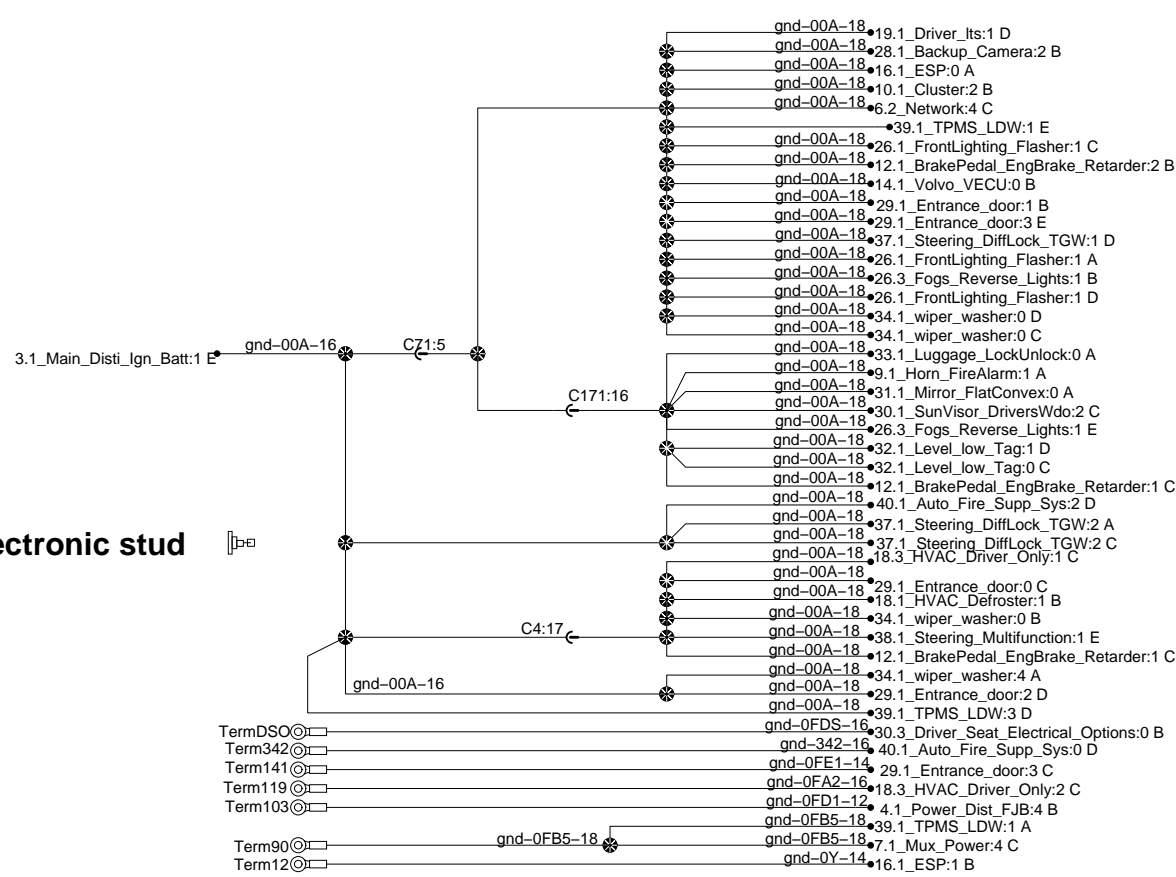

Ground Distribution

Rev:0

Page:2.1

No:D061360

WIRING DIAGRAM

PREVOST®

Evaporator cmpt gnd stud

Condensator cmpt gnd stud

Engine cmpt electronic gnd

Electronic gnd to Dash harness

Front gnd stud

Front Top gnd stud

RH Console gnd stud

RJB gnd stud

Eng. cmpt gnd stud

SLIDE OUT chassis gnd