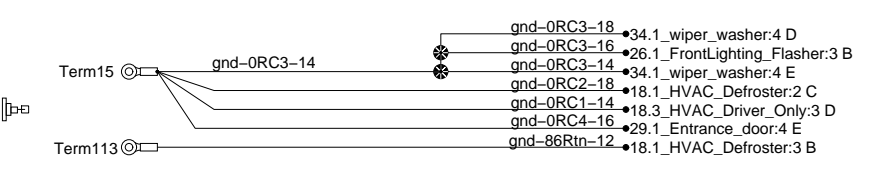

Engine cmpt electronic gnd

Electronic gnd to Dash harness

Front gnd stud

Front Top gnd stud

RH Console gnd stud

RJB gnd stud

Eng. cmpt gnd stud

SLIDE OUT chassis gnd