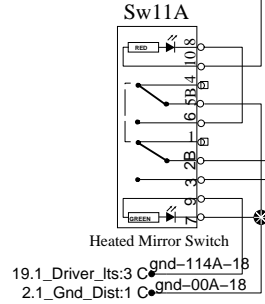

# Ramco Mirror 2 Adjustment Switch and Heated

4.1\_Power\_Dist\_FJB:3 E 12-115A-18

19.1\_Driver\_Its:3 C gnd-114A-18  
2.1\_Gnd\_Dist:1 C gnd-00A-18